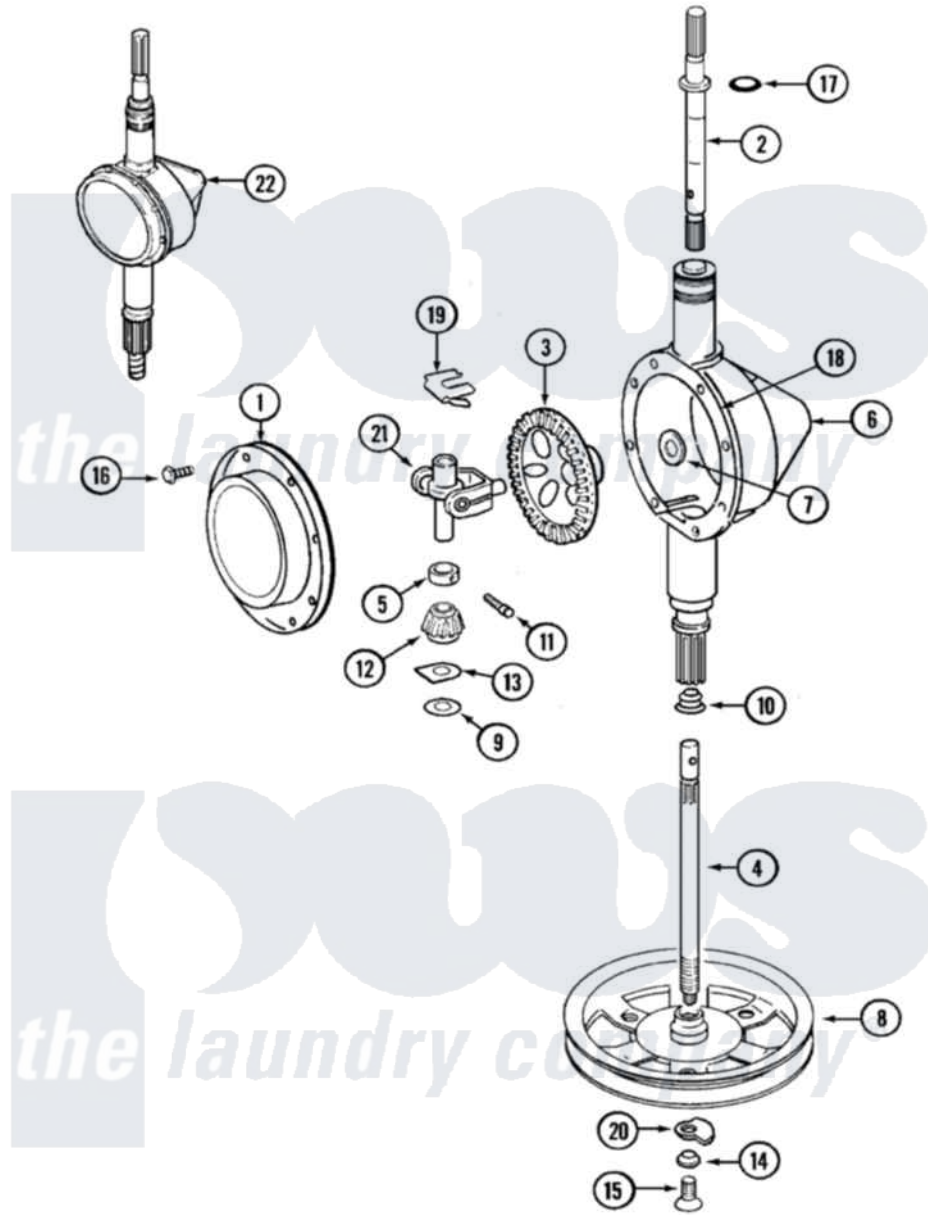

Maytag LAT8434AAL 06 - TRANSMISSION

Maytag Residential Maytag LAT8434AAL Washer Parts Parts Diagram 06 - TRANSMISSION
 Click on the part number to view part

Item	Original Part Number	Replaced By	Status	Part Description
1	206628			Cover, Transmission
2	207153	6-2097820		Kit- Shaft
3	206713	6-2067130		Gear- Beve
4	215410	12001450		Ctr Shaft W/Collar Andkeeper- Dp
5	215415		Not Available	COLLAR, LOWER
6	206624	6-2097750		Trans Dee
7	215394			Washer, Bevel Gear
8	211059	6-2301530		Pulley
9	211483	6-2114830		Washer- SP
10	206602	207843		Lip Seal Repair Kit
11	Y206629			Pin, Collar
12	215401	W10221114		Pinion
13	215395			Plate, Clutch
14	211090	22003555		Washer, Stop Lug
15	211375	681582		Screw
				SCREW, TRANSMISSION

16	215417	Not Available	SCREW, TRANSMISSION COVER
17	210690		Seal, Rubber
18	Y058700	675652	Adhesive
19	215581		Spring, Agitator Shaft
20	211089		Lug, Stop Pulley
21	206685	6-2066850	Yoke
22	206707	6-2097750	Trans Dee