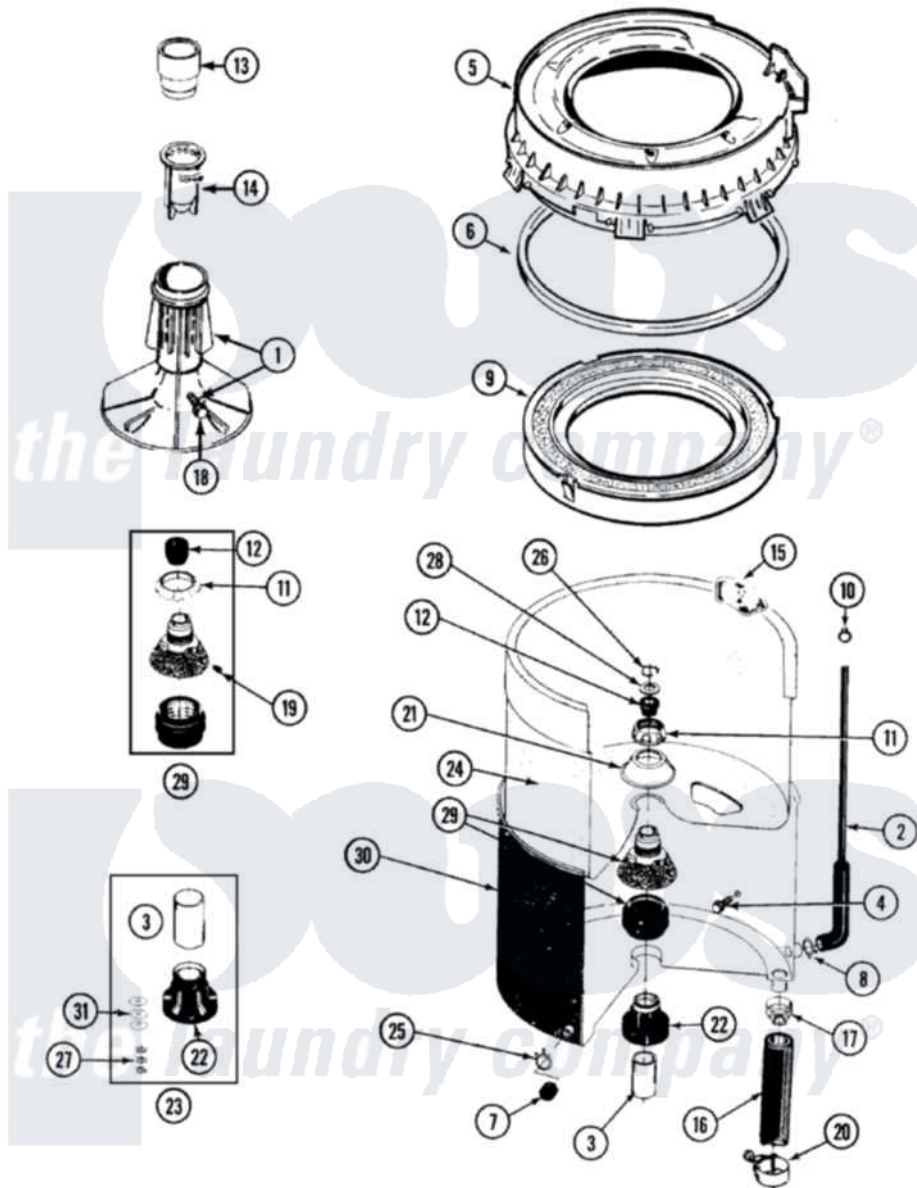

# Maytag LAT8434AAL 07 - TUB

Maytag [Residential Maytag LAT8434AAL Washer Parts](#) Parts Diagram 07 - TUB  
 Click on the part number to view part

Item	Original Part Number	Replaced By	Status	Part Description
1	<a href="#">207228</a>			Agitator W/Lock Screw
2	22001036	<a href="#">22001619</a>		Tube, Water Level Switch
3	<a href="#">211130</a>			Bearing Liner, Tub Bearing
4	200744	<a href="#">W10175939</a>		Bolt
"	205254	<a href="#">W10175938</a>		Bolt
5	<a href="#">22001299</a>			Tub Cover And Gasket Assembly
6	Y22001201	<a href="#">22001007</a>		Gasket, Cover To Tub
7	<a href="#">214725</a>			Cap For Spout-Outer Tub
8	<a href="#">211641</a>			Clamp, 1-1/16"
9	<a href="#">22001142</a>			Ring, Balance
10	410296	<a href="#">596669</a>		Clamp, Manifold
11	211047	<a href="#">6-2110472</a>		Nut- Clamp
12	Y0A4298	<a href="#">6-0A57420</a>		Seal- Agitator
13	<a href="#">22001295</a>			Housing, Dispenser
14	<a href="#">22001294</a>			Cup, Dispensing
15	<a href="#">207219</a>			Filter, Self-Cleaning

16	<a href="#">213045</a>		Hose, Outer Tub Part Not Used
17	201011	<a href="#">285655</a>	Clamp, Hose
18	206478		Not Available
19	211618	<a href="#">22001423</a>	Set Screw, Mounting Stem
20	202574	<a href="#">3367052</a>	Clamp, Hose
21	<a href="#">211210</a>		Washer, Clamping Nut
22	200824	<a href="#">6-2040130</a>	Tub Bearin
23	204013	<a href="#">6-2040130</a>	Tub Bearin
24	<a href="#">22001139</a>		Tub, Inner
25	214739	<a href="#">596669</a>	Clamp, Manifold
26	<a href="#">Y015667</a>		Retaining Ring
27	<a href="#">Y054867</a>		Washer, Lock
28	<a href="#">Y015666</a>		Washer, Retaining -
29	204012	<a href="#">6-2095720</a>	Mounting S
30	22001114		Not Available
31	<a href="#">211100</a>		TUB, OUTER (EX. LARGE)
			Washer, Outer Tub