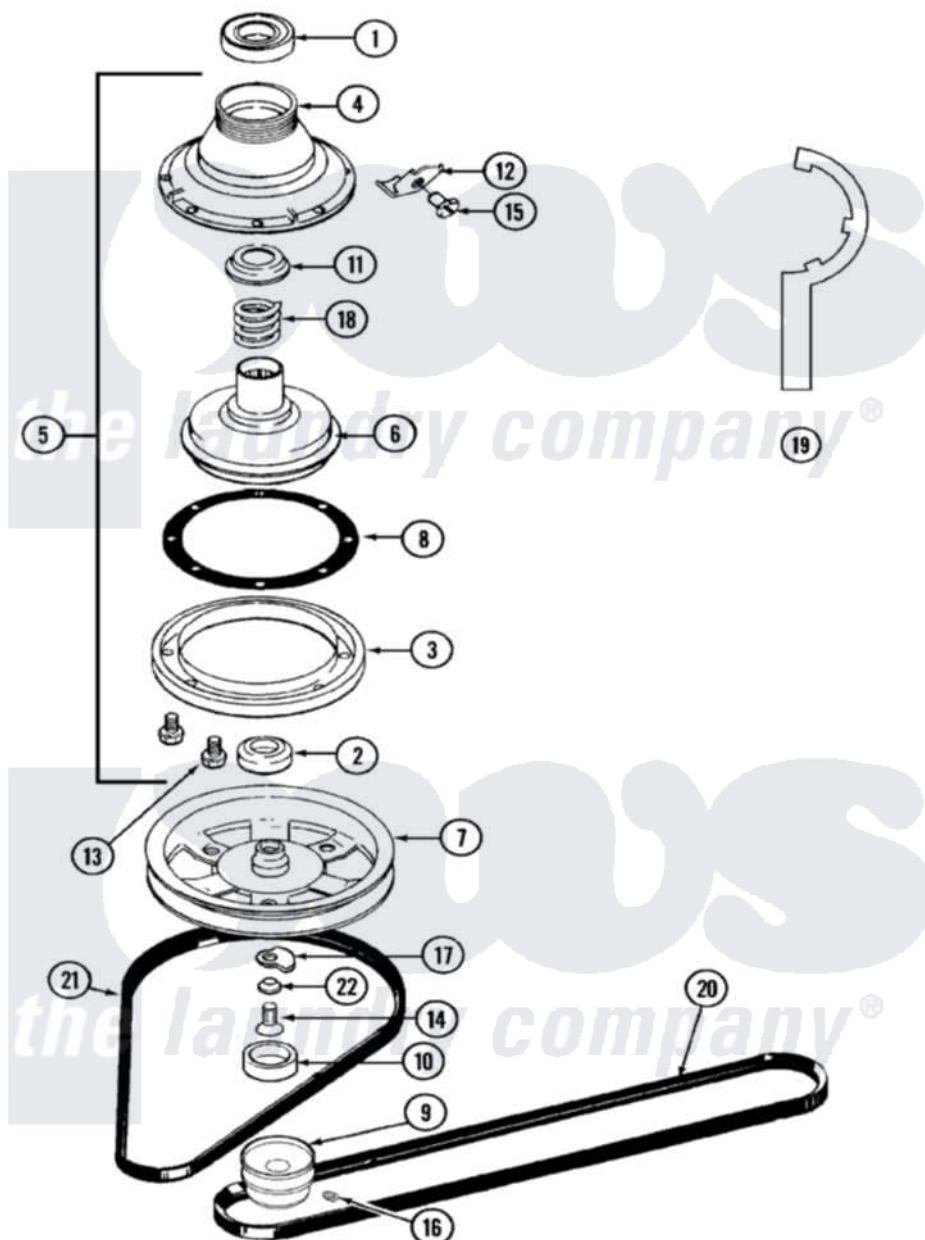

Maytag LAT8434AAM 03 - CLUTCH, BRAKE & BELTS (LAT8434AAM & LAT8

Maytag Residential Maytag LAT8434AAM Washer Parts Parts Diagram 03 - CLUTCH, BRAKE & BELTS (LAT8434AAM & LAT8

Click on the part number to view part

Item	Original Part Number	Replaced By	Status	Part Description
1	Y200720	22003441		Bearing, Rear
2	200835			Bearing, Brake Rotor
3	211043	6-2011900		Brake Asse
4	211045	6-2011900		Brake Asse
5	201190	6-2011900		Brake Asse
6	201126	6-2011900		Brake Asse
7	211059	6-2301530		Pulley
8	211042	6-2011900		Brake Asse
9	200816	6-2008160		Pulley- MO
10	211038		Not Available	CAP, OIL RETAINER
11	211039	6-2011900		Brake Asse
12	213325			Clip, Retaining
13	211000			SCREW, BRAKE DRUM (HEX HEAD)
14	211375	681582		Screw

15	213326		Bolt, Sems Retaining Clip
16	Y053241		Set Screw, Motor Pulley
17	211089		Lug, Stop Pulley
18	211041	6-2011900	Brake Asse
19	Y038315	038315	Tool
20	211124		Part Not Used
21	211125		V Belt, DiVe Pulley
22	211090	22003555	Washer, Stop Lug