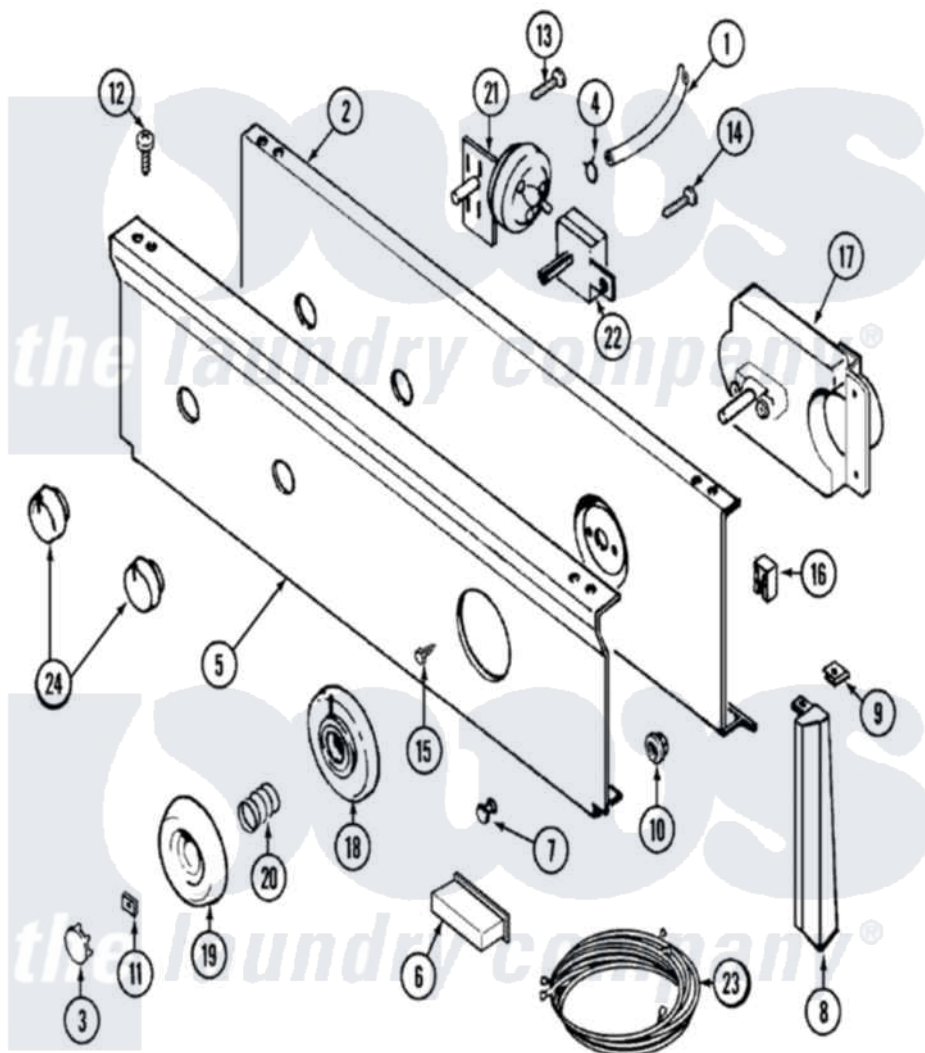

Maytag LAT8434AAM 04 - CONTROL PANEL (LAT8434AAM & LAT8424AAM)

Maytag Residential Maytag LAT8434AAM Washer Parts Parts Diagram 04 - CONTROL PANEL (LAT8434AAM & LAT8424AAM)

Click on the part number to view part

Item	Original Part Number	Replaced By	Status	Part Description
1	22001036	22001619		Tube, Water Level Switch
2	315483	3370225		Screw
"	204807			Ground Wire, Supp. Pltte To Top Cover
"	22001132			Plate, Support
3	216424		Not Available	CAP, KNOB (ALM)
4	410296	596669		Clamp, Manifold
5	22001480		Not Available	PANEL, CONTROL (ALM)
6	214897			Pad, Control Panel
7	22001215	7730P011-60		Lens, Indicator Light
8	22001293			End Cap, Control Panel
"	22001292	22001567		Cap, End
9	214894			Fastener, End Cap
10	214872			Palnut, End Cap Note: Nut, Lamp Holder

11	211605		Bezel, Timer Dial
12	210932		Screw, No.8 X 9/16 Ctsk Note: Screw, Inlet Duct
13	211168	W10139210	Screw, 8-18 X 5/16
14	211168	W10139210	Screw, 8-18 X 5/16
15	216412		Screw, Bracket To Timer
16	903115		Lock Light
17	22001515	Not Available	MOTOR, TIMER
"	22001026		Timer
18	22001266	Not Available	BEZEL, TIMER KNOB (ALM)
19	22001199	Not Available	KNOB ASSY. (ALM)
20	211065		Spring, Index Wheel
21	208201		Switch, Pressure
22	208281	Not Available	SWITCH, TEMP (4POSITION)
23	22001204	Not Available	WIRE HARNESS, MAIN
24	22001269	Not Available	KNOB ASSY. (ALM)
25	22001100	Not Available	MANUAL, USE & CARE
"	16000327	Not Available	GUIDE, QUICK REF. - MAYTAG