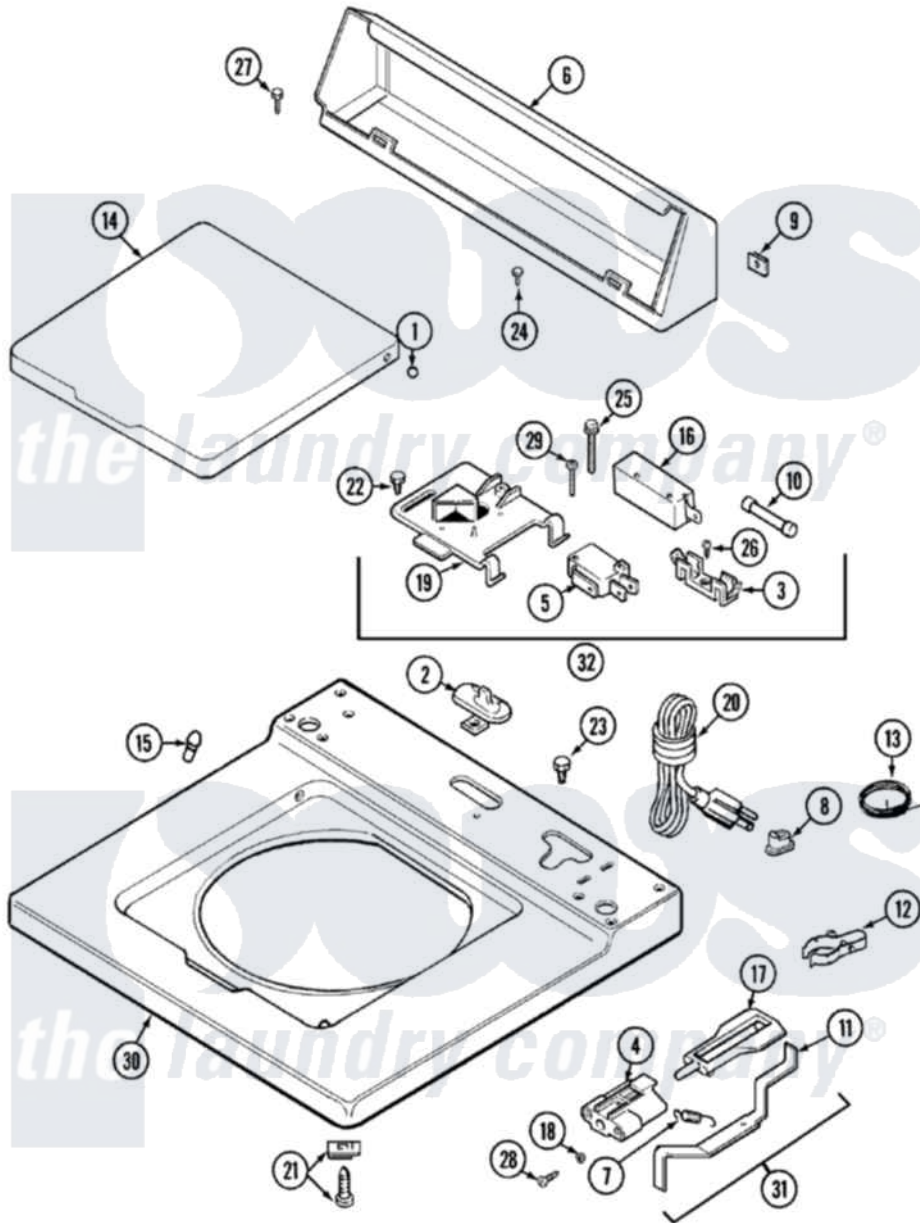

# Maytag LAT8434AAM 05 - TOP (LAT8434AAM & LAT8424AAM)

Maytag Residential Maytag LAT8434AAM Washer Parts Parts Diagram 05 - TOP (LAT8434AAM & LAT8424AAM)  
 Click on the part number to view part

Item	Original Part Number	Replaced By	Status	Part Description
1	<a href="#">211726</a>			Hinge, Ball Lid
2	207159	<a href="#">489355</a>		Screw, 8 X 1/2
"	<a href="#">22001298</a>			Cap, Top Cover
3	<a href="#">207167</a>			Block, Fuse
4	216256		Not Available	BRACKET, UNBALANCE
5	<a href="#">207166</a>			Switch, Check
6	205635L		Not Available	CONSOLE (ALM)
7	<a href="#">213720</a>			Spring, Lid Switch
8	<a href="#">211881</a>			Grommet, Cord Part Not Used-Gas Models Only
9	<a href="#">215075</a>			Fastener, Control Panel To Console
10	207168	<a href="#">22001682</a>		Switch Assembly, Lid W/4amp Fuse
11	<a href="#">22001136</a>			Lever, Unbalance
12	<a href="#">301548</a>			Clamp, Ground Wire
13	<a href="#">204807</a>			Ground Wire, Supp. Plite To Top Cover

14	22001029		Not Available	LID (CANADA-ALM)---NA
"	22001207		Not Available	LID W/LEGEND (ALM)---NA
15	<a href="#">212716</a>			Bumper, Lid
16	205415	<a href="#">279347</a>		Switch-Lid
17	<a href="#">216255</a>			Plunger, Lid Switch
18	<a href="#">211500</a>			Washer, Bracket To Top Cover
19	Y215699	<a href="#">22001678</a>		Bracket, Switch And Fuse
20	208194	<a href="#">22003062</a>		Cord, Power
21	<a href="#">204445</a>			Screw And Fastener Assembly
22	207159	<a href="#">489355</a>		Screw, 8 X 1/2
23	315483	<a href="#">3370225</a>		Screw
24	216423	<a href="#">3370225</a>		Screw
25	<a href="#">213501</a>			Screw, No.6-20 X 1-1/8 Inch
26	<a href="#">Y311711</a>			Screw, Fuse Block
27	<a href="#">Y313559</a>			Screw
28	910182	<a href="#">25-7809</a>		Screw, No.6-20 1/2 Flthd Torx
29	<a href="#">22001352</a>			Screw, Check Switch
30	22001118		Not Available	TOP, MAIN (ALM)---NA
31	<a href="#">22001311</a>			Unbalance Lever Assembly
32	207176	<a href="#">22001682</a>		Switch Assembly, Lid W/4amp Fuse