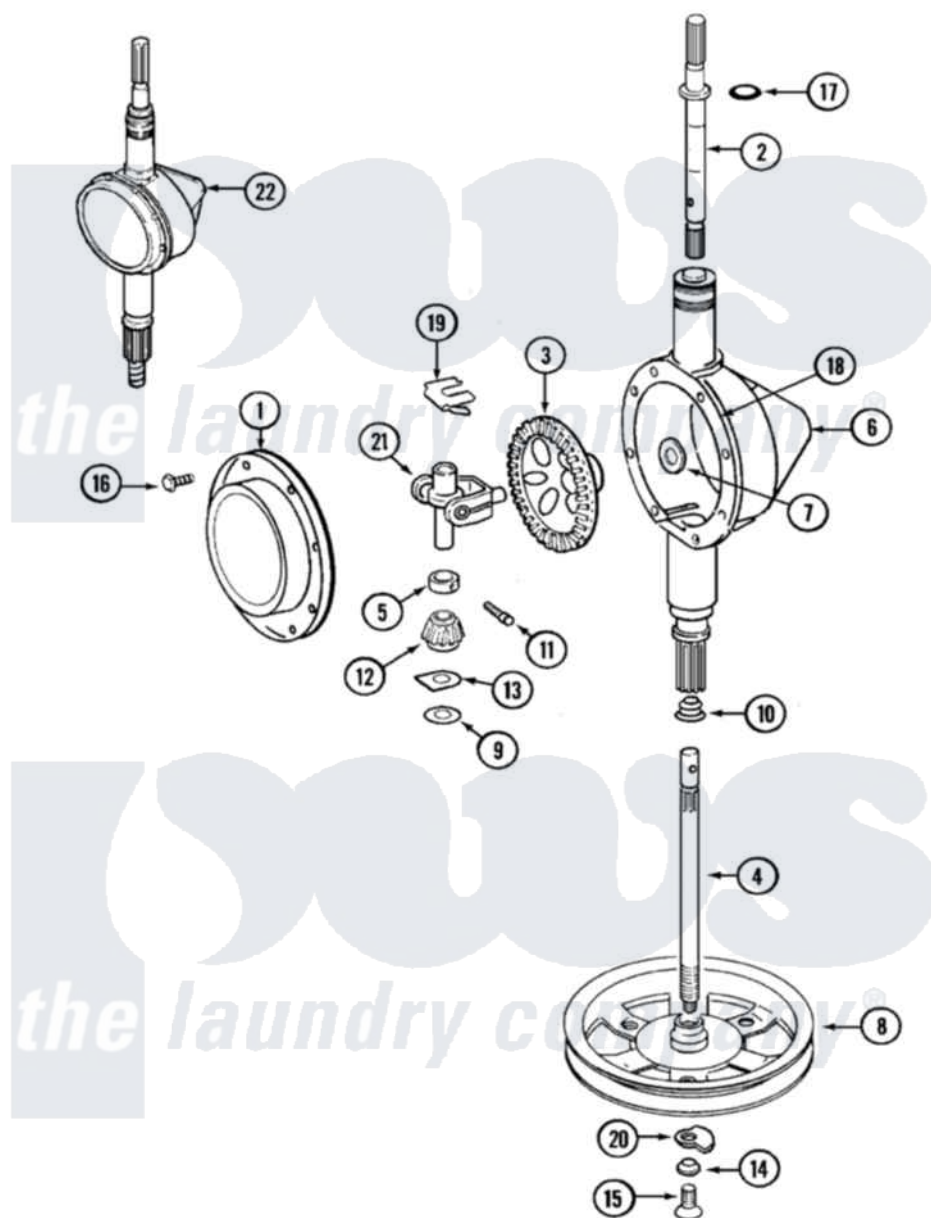

Maytag LAT8434AAM 06 - TRANSMISSION (LAT8434AAM & LAT8424AAM)

Maytag Residential Maytag LAT8434AAM Washer Parts Parts Diagram 06 - TRANSMISSION (LAT8434AAM & LAT8424AAM)

Click on the part number to view part

Item	Original Part Number	Replaced By	Status	Part Description
1	206628			Cover, Transmission
2	207153	6-2097820		Kit- Shaft
3	206713	6-2067130		Gear- Beve
4	215410	12001450		Ctr Shaft W/Collar Andkeeper-Dp
5	215415		Not Available	COLLAR, LOWER
6	206624	6-2097750		Trans Dee
7	215394			Washer, Bevel Gear
8	211059	6-2301530		Pulley
9	211483	6-2114830		Washer- SP
10	206602	207843		Lip Seal Repair Kit
11	Y206629			Pin, Collar
12	215401	W10221114		Pinion
13	215395			Plate, Clutch
14	211090	22003555		Washer, Stop Lug

15	211375	681582	Screw
16	215417	Not Available	SCREW, TRANSMISSION COVER
17	210690		Seal, Rubber
18	Y058700	675652	Adhesive
19	215581		Spring, Agitator Shaft
20	211089		Lug, Stop Pulley
21	206685	6-2066850	Yoke
22	206707	6-2097750	Trans Dee