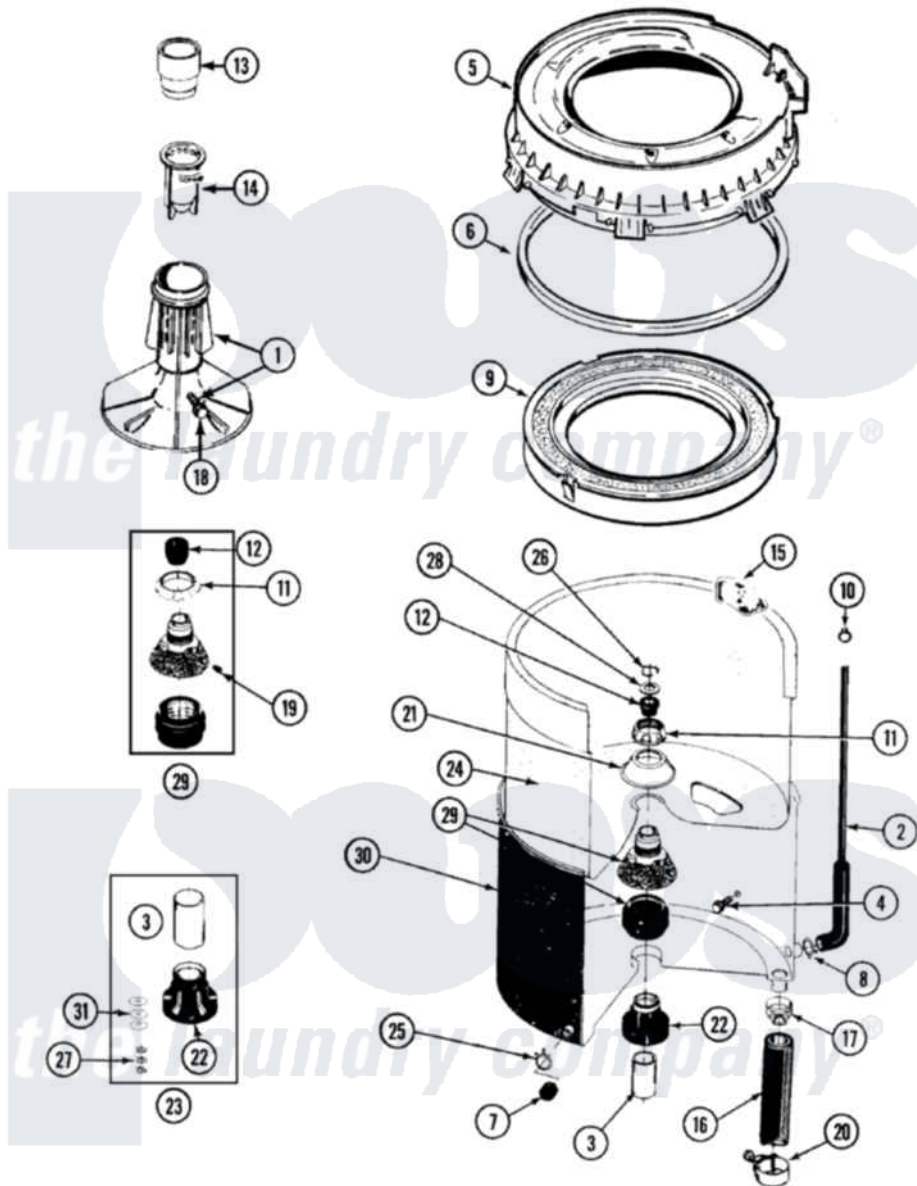

Maytag LAT8434AAM 07 - TUB (LAT8434AAM & LAT8424AAM)

Maytag Residential Maytag LAT8434AAM Washer Parts Parts Diagram 07 - TUB (LAT8434AAM & LAT8424AAM)
 Click on the part number to view part

| Item | Original Part Number | Replaced By | Status | Part Description |
|------|--------------------------|---------------------------|--------|-------------------------------|
| 1 | 207228 | | | Agitator W/Lock Screw |
| 2 | 22001036 | 22001619 | | Tube, Water Level Switch |
| 3 | 211130 | | | Bearing Liner, Tub Bearing |
| 4 | 200744 | W10175939 | | Bolt |
| " | 205254 | W10175938 | | Bolt |
| 5 | 22001299 | | | Tub Cover And Gasket Assembly |
| 6 | Y22001201 | 22001007 | | Gasket, Cover To Tub |
| 7 | 214725 | | | Cap For Spout-Outer Tub |
| 8 | 211641 | | | Clamp, 1-1/16" |
| 9 | 22001142 | | | Ring, Balance |
| 10 | 410296 | 596669 | | Clamp, Manifold |
| 11 | 211047 | 6-2110472 | | Nut- Clamp |
| 12 | Y0A4298 | 6-0A57420 | | Seal- Agitator |
| 13 | 22001295 | | | Housing, Dispenser |
| 14 | 22001294 | | | Cup, Dispensing |
| 15 | 207219 | | | Filter, Self-Cleaning |

| | | | |
|----|--------------------------|---------------------------|-------------------------------|
| 16 | 213045 | | Hose, Outer Tub Part Not Used |
| 17 | 201011 | 285655 | Clamp, Hose |
| 18 | 206478 | | Not Available |
| 19 | 211618 | 22001423 | Set Screw, Mounting Stem |
| 20 | 202574 | 3367052 | Clamp, Hose |
| 21 | 211210 | | Washer, Clamping Nut |
| 22 | 200824 | 6-2040130 | Tub Bearin |
| 23 | 204013 | 6-2040130 | Tub Bearin |
| 24 | 22001139 | | Tub, Inner |
| 25 | 214739 | 596669 | Clamp, Manifold |
| 26 | Y015667 | | Retaining Ring |
| 27 | Y054867 | | Washer, Lock |
| 28 | Y015666 | | Washer, Retaining - |
| 29 | 204012 | 6-2095720 | Mounting S |
| 30 | 22001114 | | Not Available |
| 31 | 211100 | | TUB, OUTER (EX. LARGE) |
| | | | Washer, Outer Tub |