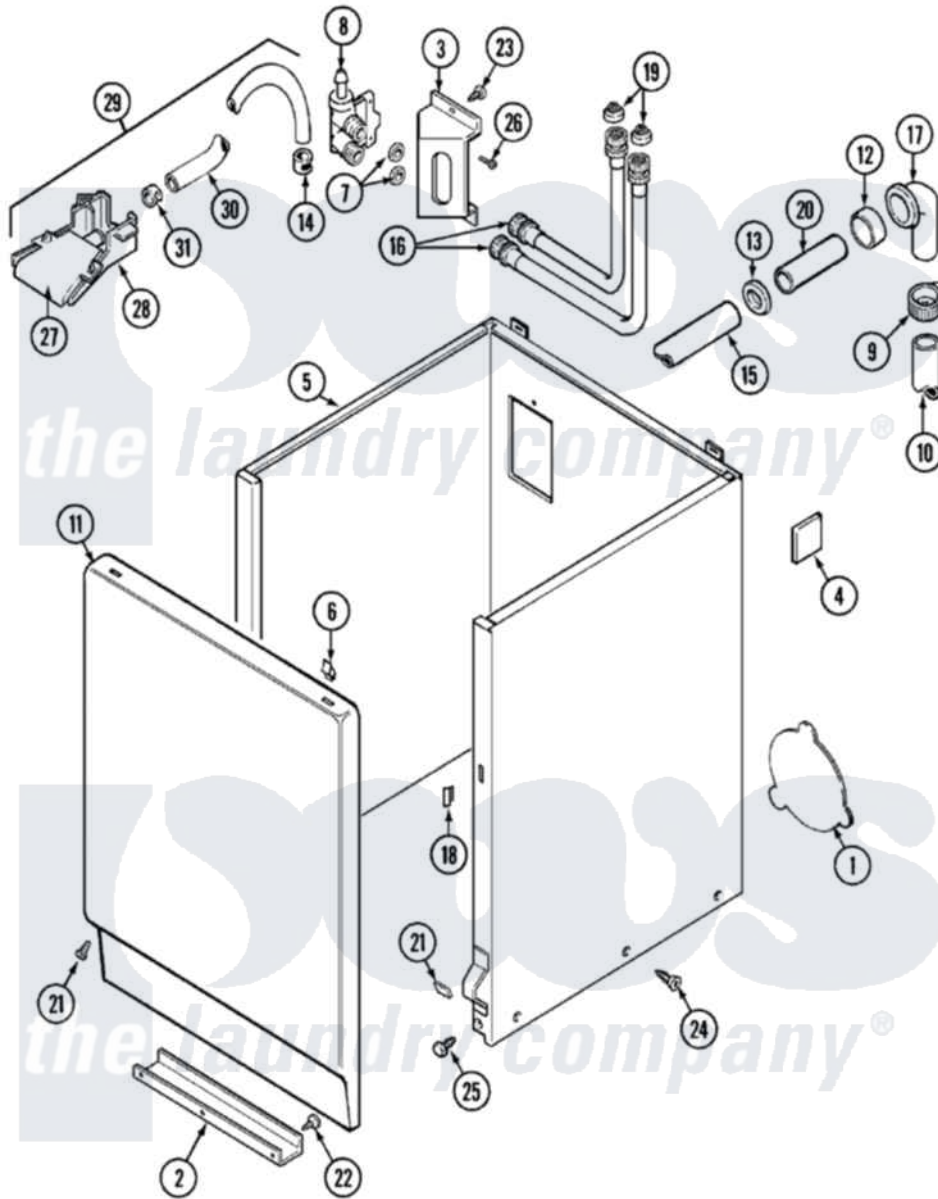

Maytag LAT8434ABE 02 - CABINET

Maytag [Residential Maytag LAT8434ABE Washer Parts](#) Parts Diagram 02 - CABINET
 Click on the part number to view part

Item	Original Part Number	Replaced By	Status	Part Description
1	211294	90767		Screw, 8A X 3/8 HeX Washer Head Tapping
"	211878		Not Available	PLATE, ACCESS
2	213846			Guard, Belt
3	214812	22002361		Bracket, Water Valve
4	215058			Pad, Cabinet Bumper
5	22001302	22004425		Cabinet White Aspack
6	212982	22001650		Fastener, Spring
7	Y013783			Washer, Inlet Hose
8	214337	96160		Screen
"	22001274			Valve, Water
9	200908	285655		Clamp, Hose
10	216017			Hose, Drain
"	Y059149			(7/8" I.D. CARTON OF 50 FT.)
11	33001221	22001817		Sheet, Sound Damper
"	216078		Not Available	PANEL, FRONT (WHT)

12	214765		Gasket, Siphon Break
13	202574	3367052	Clamp, Hose
14	216169	596669	Clamp, Manifold
15	214767	22001448	Hose, Pump
16	202860		Inlet Hose Assembly
17	Y216016	W10116738	Elbow
18	214376	22002331	Spacer, Front Panel
19	200961	12001413	Strainer And Washer Kit
20	Y014874		Screw, Idler Arm And Sleeve
"	206638		Siphon Break
21	204439		Screw And Fstner Assembly
22	211294	90767	Screw, 8A X 3/8 HeX Washer Head Tapping
23	212276	W10116760	Screw
24	213007		Xfor Cabinet See Cabinet, Back
25	213121	3400111	Screw, 12-14 X 5/8
"	213122	27001200	Screw
26	Y313561		Screw----NA
27	22001187		Injector
28	22001186		Injector
29	22001304		Water Injector Assembly
30	22001190		Hose, Injector
31	216170	489503	Clamp