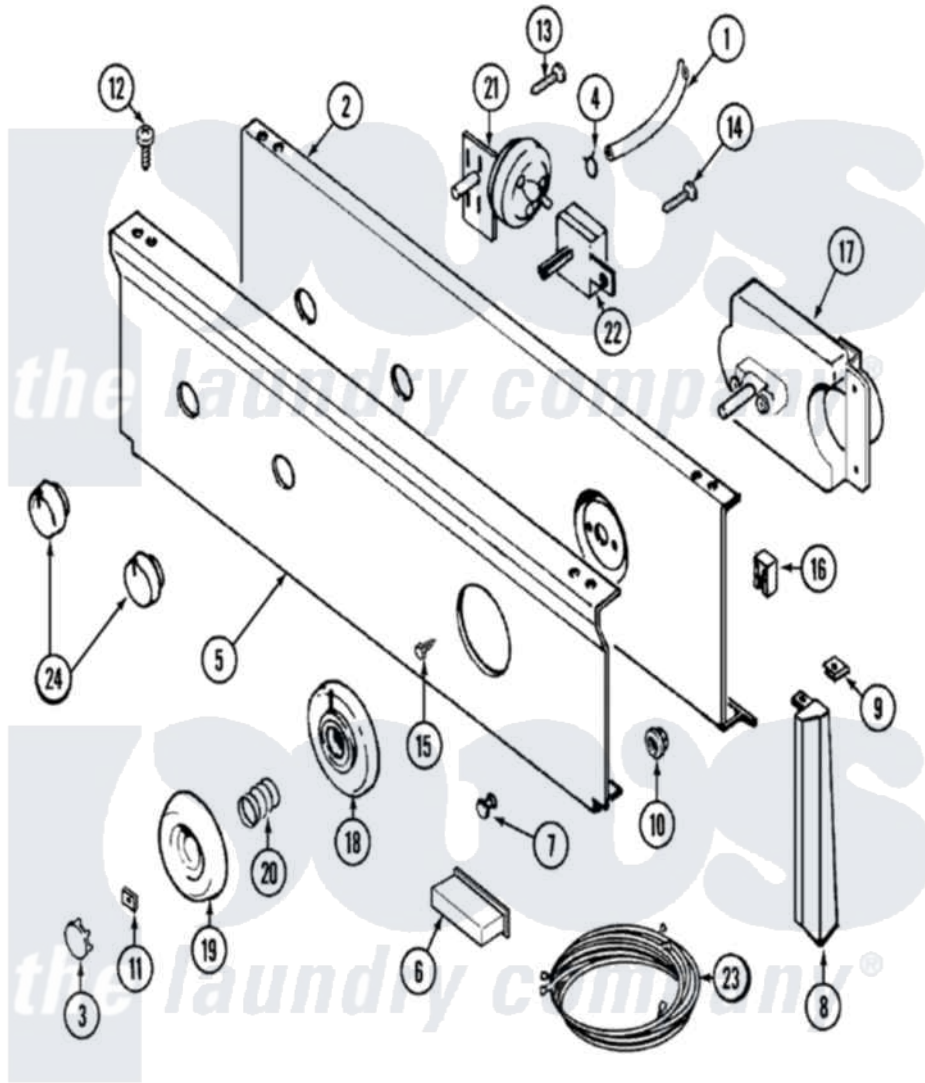

Maytag LAT8434ABE 04 - CONTROL PANEL

Maytag [Residential Maytag LAT8434ABE Washer Parts](#) Parts Diagram 04 - CONTROL PANEL
 Click on the part number to view part

Item	Original Part Number	Replaced By	Status	Part Description
1	22001036	22001619		Tube, Water Level Switch
2	315483	3370225		Screw
"	204807			Ground Wire, Supp. Plte To Top Cover
"	22001132			Plate, Support
3	216250	22001446		Cap, Knob
4	410296	596669		Clamp, Manifold
5	22001229			Panel, Control
6	214897			Pad, Control Panel
7	22001215	7730P011-60		Lens, Indicator Light
8	22001289		Not Available	END CAP, CTRL. PNL. (LT-WHT)
"	22001291			End Cap, Control Panel
9	214894			Fastener, End Cap
10	214872			Palnut, End Cap Note: Nut, Lamp Holder
11	211605			Bezel, Timer Dial

12	210932		Screw, No.8 X 9/16 Ctsk Note: Screw, Inlet Duct
13	211168	W10139210	Screw, 8-18 X 5/16
14	211168	W10139210	Screw, 8-18 X 5/16
15	216412		Screw, Bracket To Timer
16	903115		Lock Light
17	22001515	Not Available	MOTOR, TIMER
"	22001026		Timer
18	22001265		Bezel, Timer Knob
19	22001198	Not Available	KNOB, TIMER (WHT)
20	211065		Spring, Index Wheel
21	208201		Switch, Pressure
22	208281	Not Available	SWITCH, TEMP (4POSITION)
23	22001204	Not Available	WIRE HARNESS, MAIN
24	22001268	Not Available	KNOB ASSY. (WHT)
25	22001101	Not Available	MANUAL, USE & CARE (FRENCH)