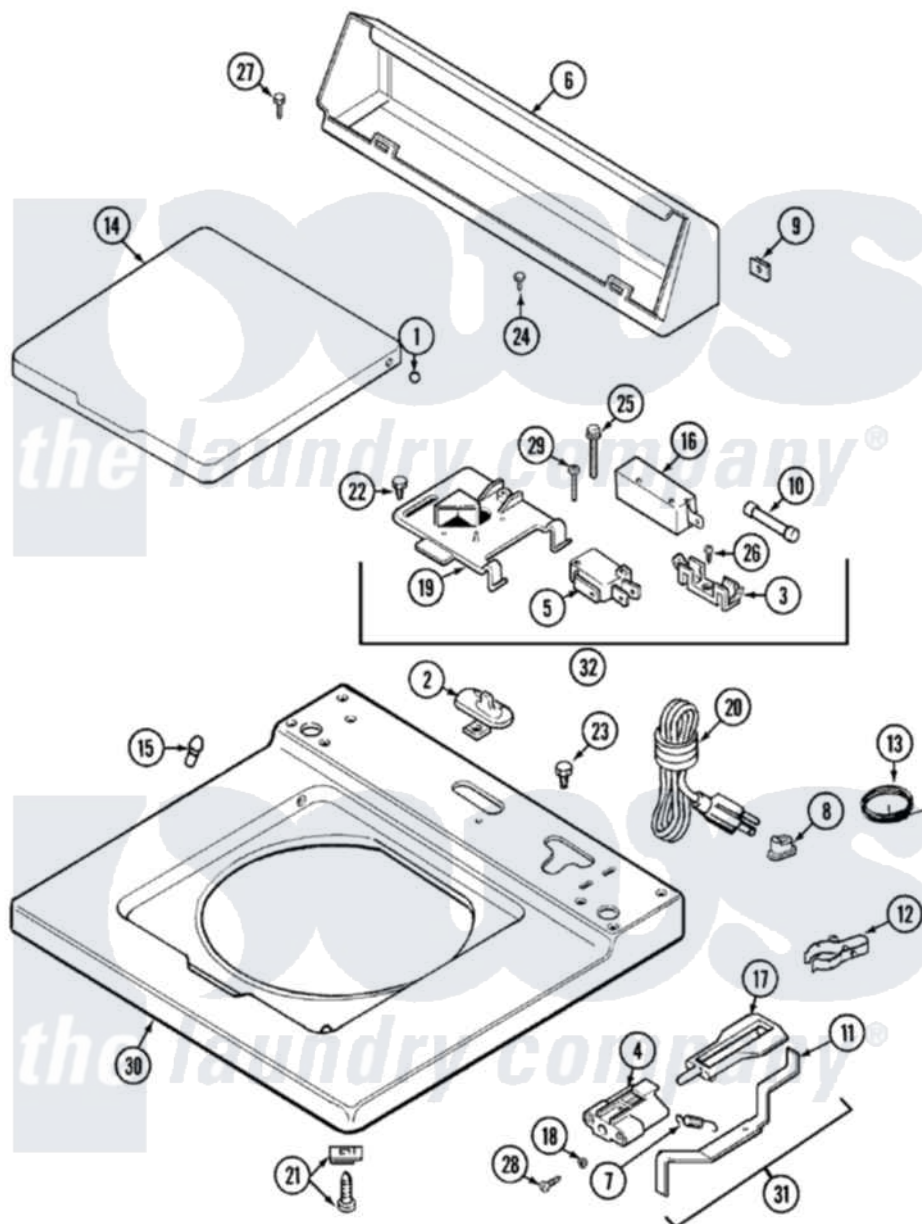

Maytag LAT8434ABE 05 - TOP

Maytag [Residential Maytag LAT8434ABE Washer Parts](#) Parts Diagram 05 - TOP
 Click on the part number to view part

Item	Original Part Number	Replaced By	Status	Part Description
1	211726			Hinge, Ball Lid
2	207159	489355		Screw, 8 X 1/2
"	22001298			Cap, Top Cover
3	207167			Block, Fuse
4	216256		Not Available	BRACKET, UNBALANCE
5	207166			Switch, Check
6	205635			Console
7	213720			Spring, Lid Switch
8	211881			Grommet, Cord Part Not Used-Gas Models Only
9	215075			Fastener, Control Panel To Console
10	207168	22001682		Switch Assembly, Lid W/4amp Fuse
11	22001136			Lever, Unbalance
12	301548			Clamp, Ground Wire
13	204807			Ground Wire, Supp. Plite To Top Cover

14	22001028	22001893	Lid
15	212716		Bumper, Lid
16	205415	279347	Switch-Lid
17	216255		Plunger, Lid Switch
18	211500		Washer, Bracket To Top Cover
19	Y215699	22001678	Bracket, Switch And Fuse
20	208194	22003062	Cord, Power
21	204445		Screw And Fastener Assembly
22	207159	489355	Screw, 8 X 1/2
23	315483	3370225	Screw
24	216423	3370225	Screw
25	213501		Screw, No.6-20 X 1-1/8 Inch
26	Y311711		Screw, Fuse Block
27	Y313559		Screw
28	910182	25-7809	Screw, No.6-20 1/2 Flthd Torx
29	22001352		Screw, Check Switch
30	22001117	Not Available	TOP COVER ASSEMBLY (WHT)
31	22001311		Unbalance Lever Assembly
32	207176	22001682	Switch Assembly, Lid W/4amp Fuse