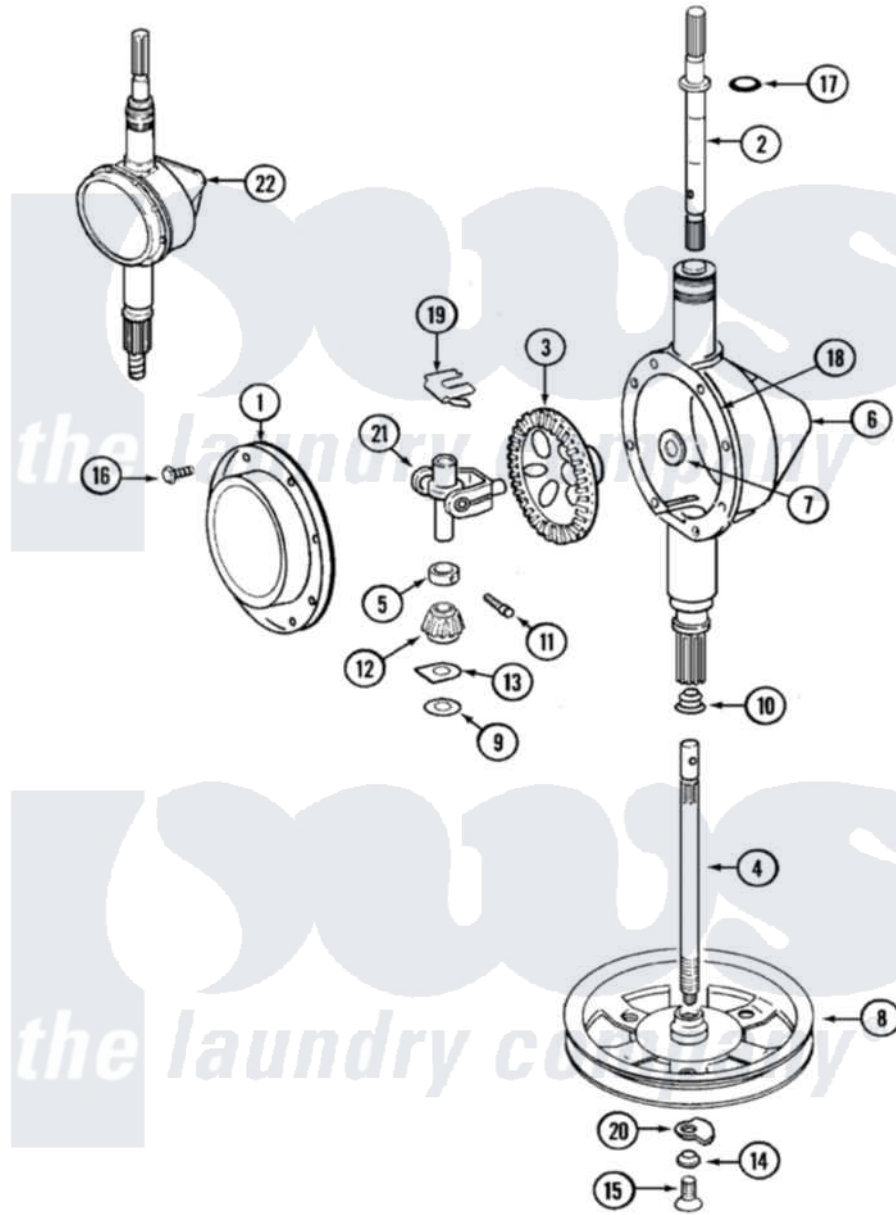

Maytag LAT8434ABE 06 - TRANSMISSION

Maytag Residential Maytag LAT8434ABE Washer Parts Parts Diagram 06 - TRANSMISSION
 Click on the part number to view part

Item	Original Part Number	Replaced By	Status	Part Description
1	206628			Cover, Transmission
2	207153	6-2097820		Kit- Shaft
3	206713	6-2067130		Gear- Beve
4	215410	12001450		Ctr Shaft W/Collar Andkeeper- Dp
5	215415		Not Available	COLLAR, LOWER
6	206624	6-2097750		Trans Dee
7	215394			Washer, Bevel Gear
8	211059	6-2301530		Pulley
9	211483	6-2114830		Washer- SP
10	206602	207843		Lip Seal Repair Kit
11	Y206629			Pin, Collar
12	215401	W10221114		Pinion
13	215395			Plate, Clutch
14	211090	22003555		Washer, Stop Lug
15	211375	681582		Screw
				SCREW, TRANSMISSION

16	215417	Not Available	SCREW, TRANSMISSION COVER
17	210690		Seal, Rubber
18	Y058700	675652	Adhesive
19	215581		Spring, Agitator Shaft
20	211089		Lug, Stop Pulley
21	206685	6-2066850	Yoke
22	206707	6-2097750	Trans Dee