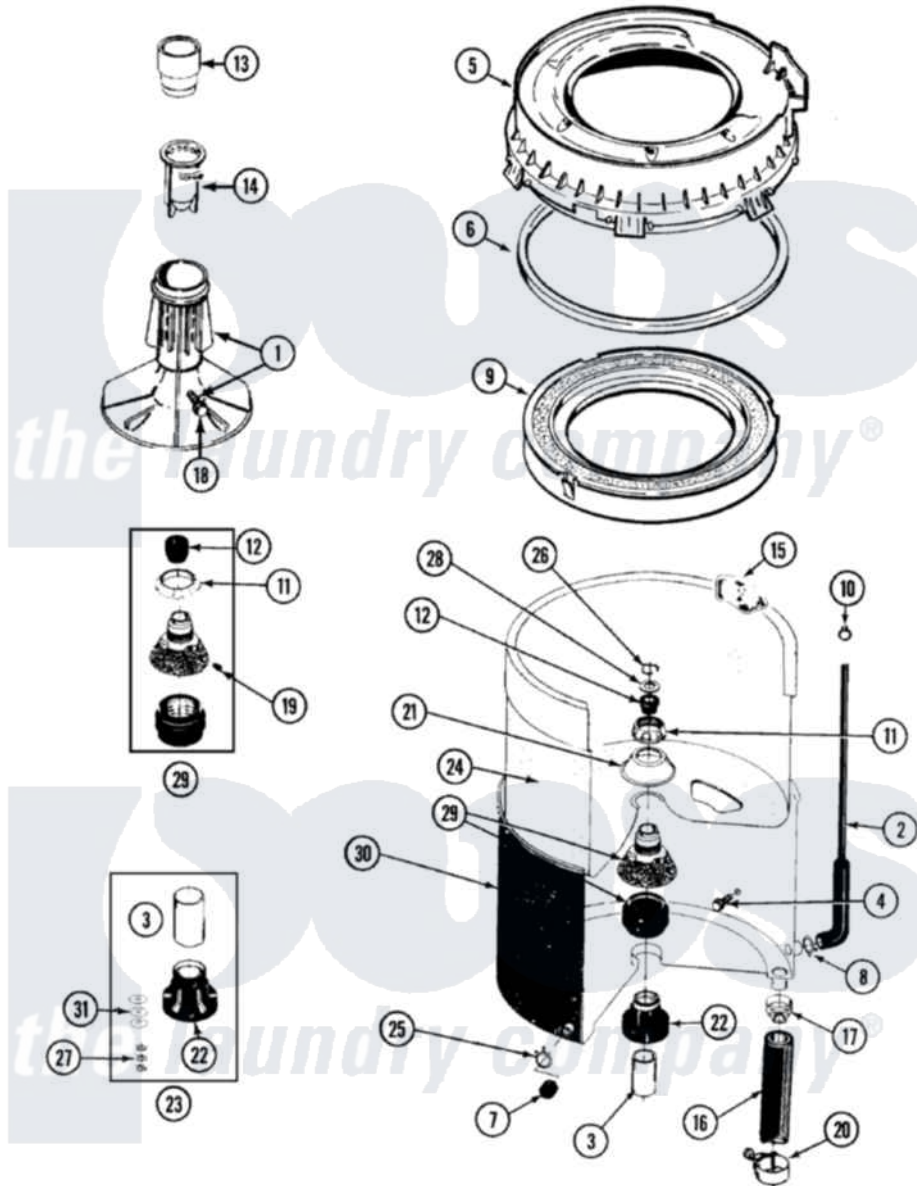

Maytag LAT8434ABE 07 - TUB

Maytag [Residential Maytag LAT8434ABE Washer Parts](#) Parts Diagram 07 - TUB
 Click on the part number to view part

Item	Original Part Number	Replaced By	Status	Part Description
1	207228			Agitator W/Lock Screw
2	22001036	22001619		Tube, Water Level Switch
3	211130			Bearing Liner, Tub Bearing
4	200744	W10175939		Bolt
"	205254	W10175938		Bolt
5	22001299			Tub Cover And Gasket Assembly
6	Y22001201	22001007		Gasket, Cover To Tub
7	214725			Cap For Spout-Outer Tub
8	211641			Clamp, 1-1/16"
9	22001142			Ring, Balance
10	410296	596669		Clamp, Manifold
11	211047	6-2110472		Nut- Clamp
12	Y0A4298	6-0A57420		Seal- Agitator
13	22001295			Housing, Dispenser
14	22001294			Cup, Dispensing
15	207219			Filter, Self-Cleaning

16	213045		Hose, Outer Tub Part Not Used
17	201011	285655	Clamp, Hose
18	206478		Not Available
19	211618	22001423	SCREW & WASHER FOR AGITATOR
20	202574	3367052	Set Screw, Mounting Stem
21	202574	3367052	Clamp, Hose
22	211210		Washer, Clamping Nut
23	200824	6-2040130	Tub Bearin
24	204013	6-2040130	Tub Bearin
25	22001139		Tub, Inner
26	214739	596669	Clamp, Manifold
27	Y015667		Retaining Ring
28	Y054867		Washer, Lock
29	Y015666		Washer, Retaining -
30	204012	6-2095720	Mounting S
31	22001114		Not Available
32	211100		TUB, OUTER (EX. LARGE)
33	211100		Washer, Outer Tub