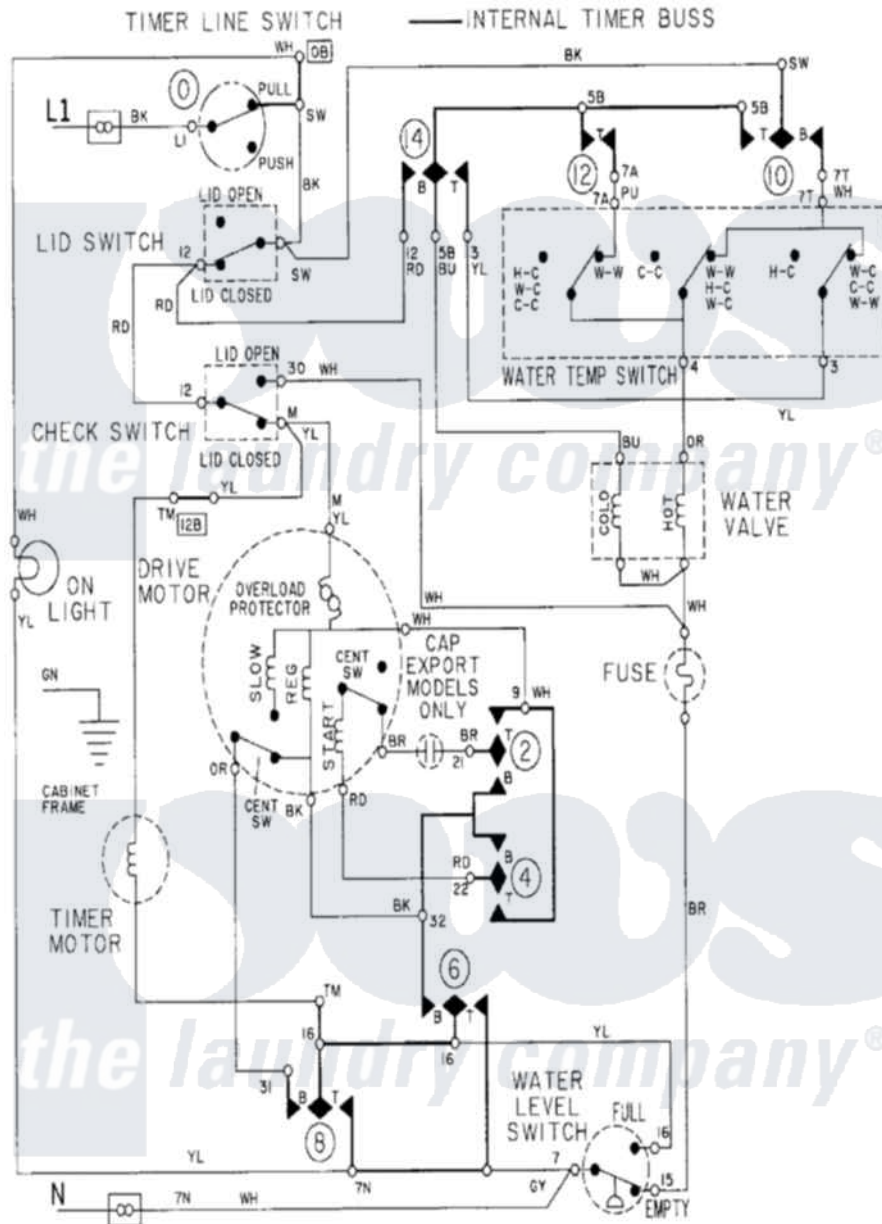

Maytag LAT8434ABE 08 - WIRING INFORMATION-LAT8434

Maytag Residential Maytag LAT8434ABE Washer Parts Parts Diagram 08 - WIRING INFORMATION-LAT8434
 Click on the part number to view part

Item	Original Part Number	Replaced By	Status	Part Description
NI	15001002		Not Available	WIRING INFORMATION