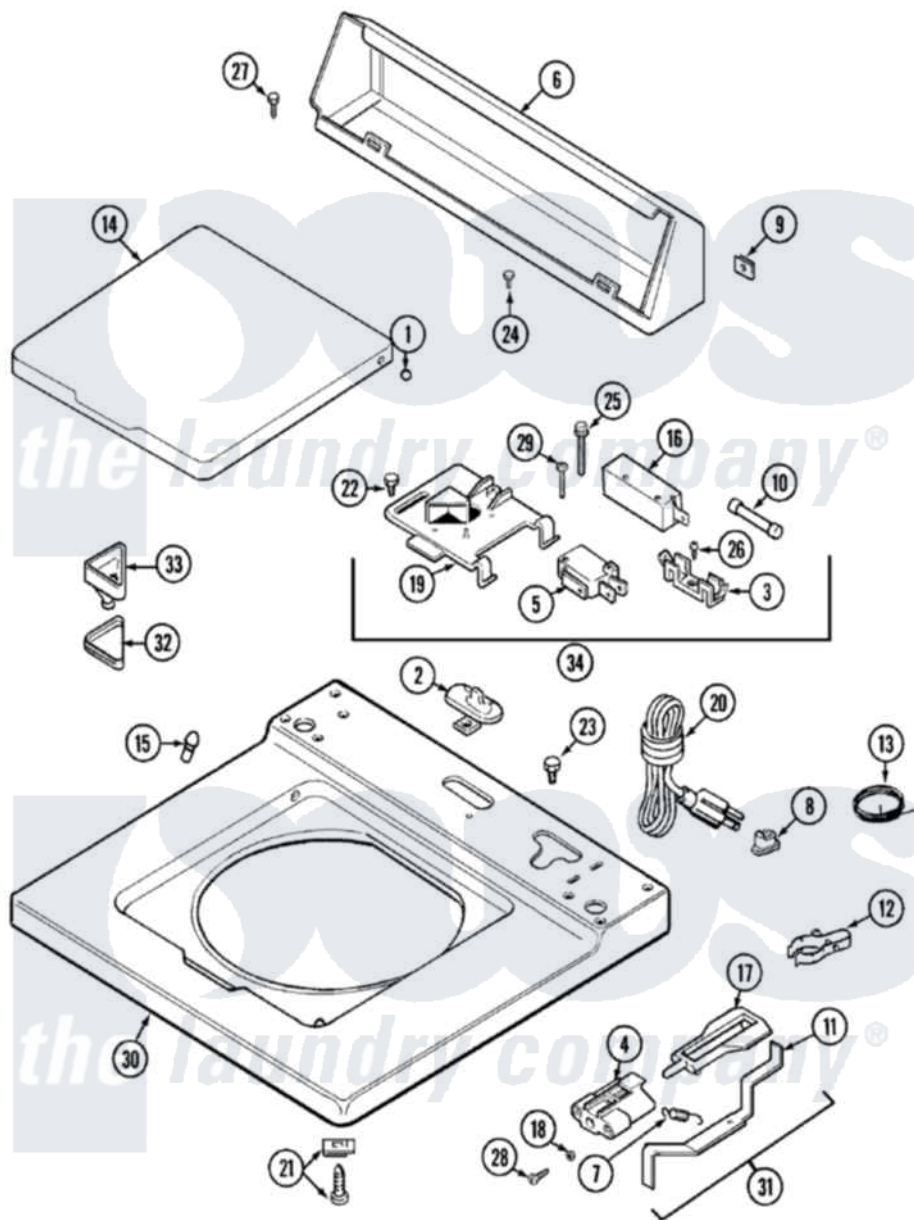

Maytag LAT8435AAE 05 - TOP

Maytag [Residential Maytag LAT8435AAE Washer Parts](#) Parts Diagram 05 - TOP
 Click on the part number to view part

Item	Original Part Number	Replaced By	Status	Part Description
1	211726			Hinge, Ball Lid
2	207159	489355		Screw, 8 X 1/2
"	22001298			Cap, Top Cover
3	207167			Block, Fuse
4	216256		Not Available	BRACKET, UNBALANCE
5	207166			Switch, Check
6	205635			Console
7	213720			Spring, Lid Switch
8	211881			Grommet, Cord Part Not Used-Gas Models Only
9	215075			Fastener, Control Panel To Console
10	207168	22001682		Switch Assembly, Lid W/4amp Fuse
11	22001136			Lever, Unbalance
12	301548			Clamp, Ground Wire
13	204807			Ground Wire, Supp. Plite To Top Cover

14	22001028	22001893	Lid
"	22001206	22001893	Lid
15	212716		Bumper, Lid
16	205415	279347	Switch-Lid
17	216255		Plunger, Lid Switch
18	211500		Washer, Bracket To Top Cover
19	Y215699	22001678	Bracket, Switch And Fuse
20	208194	22003062	Cord, Power
21	204445		Screw And Fastener Assembly
22	207159	489355	Screw, 8 X 1/2
23	315483	3370225	Screw
24	216423	3370225	Screw
25	213501		Screw, No.6-20 X 1-1/8 Inch
26	Y311711		Screw, Fuse Block
27	Y313559		Screw
28	910182	25-7809	Screw, No.6-20 1/2 Flthd Torx
29	22001352		Screw, Check Switch
30	22001119		Top, Main
31	22001311		Unbalance Lever Assembly
32	215374	Not Available	GASKET FOR BLEACH CUP
33	22001202	22001006	Cup, Bleach
34	207176	22001682	Switch Assembly, Lid W/4amp Fuse