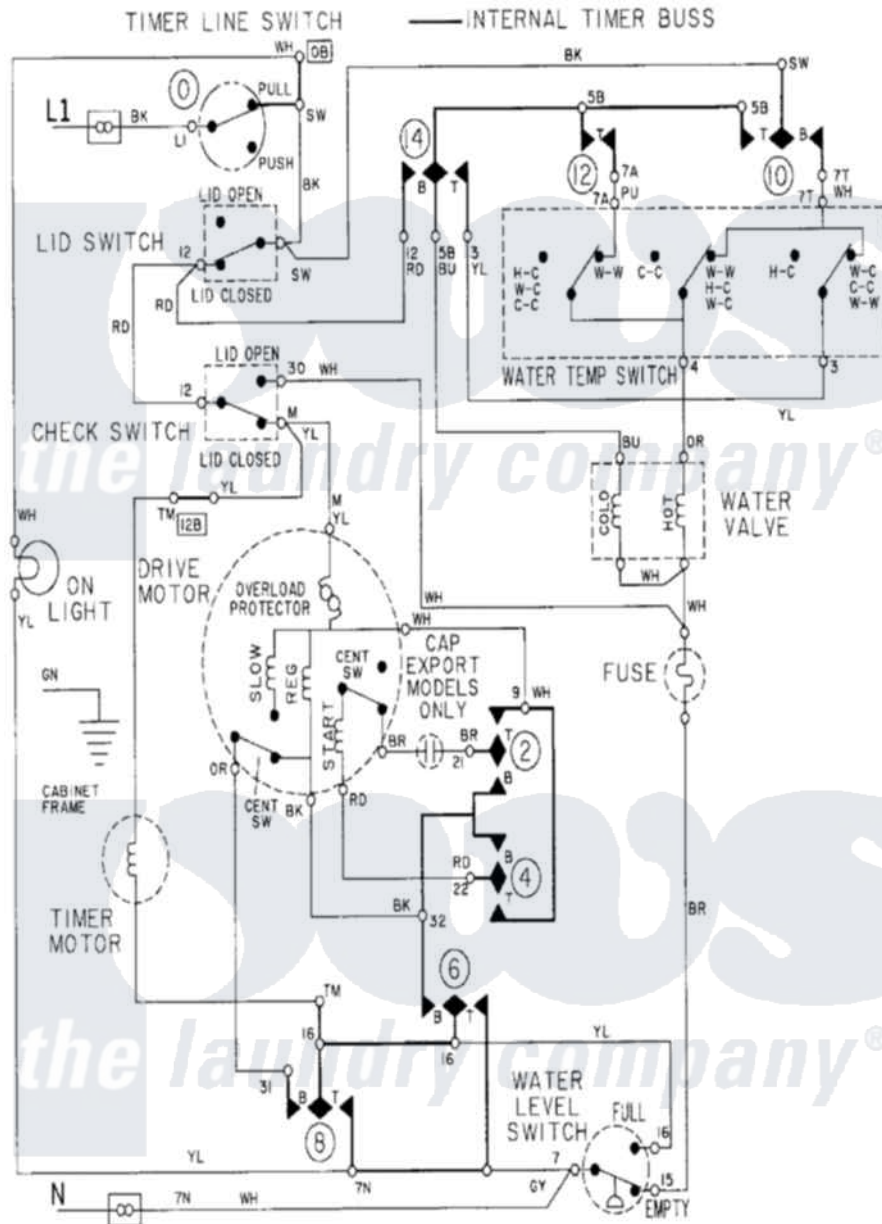

Maytag LAT8435AAE 08 - WIRING INFORMATION

Maytag Residential Maytag LAT8435AAE Washer Parts Parts Diagram 08 - WIRING INFORMATION
 Click on the part number to view part

Item	Original Part Number	Replaced By	Status	Part Description
NI	15001002		Not Available	WIRING INFORMATION