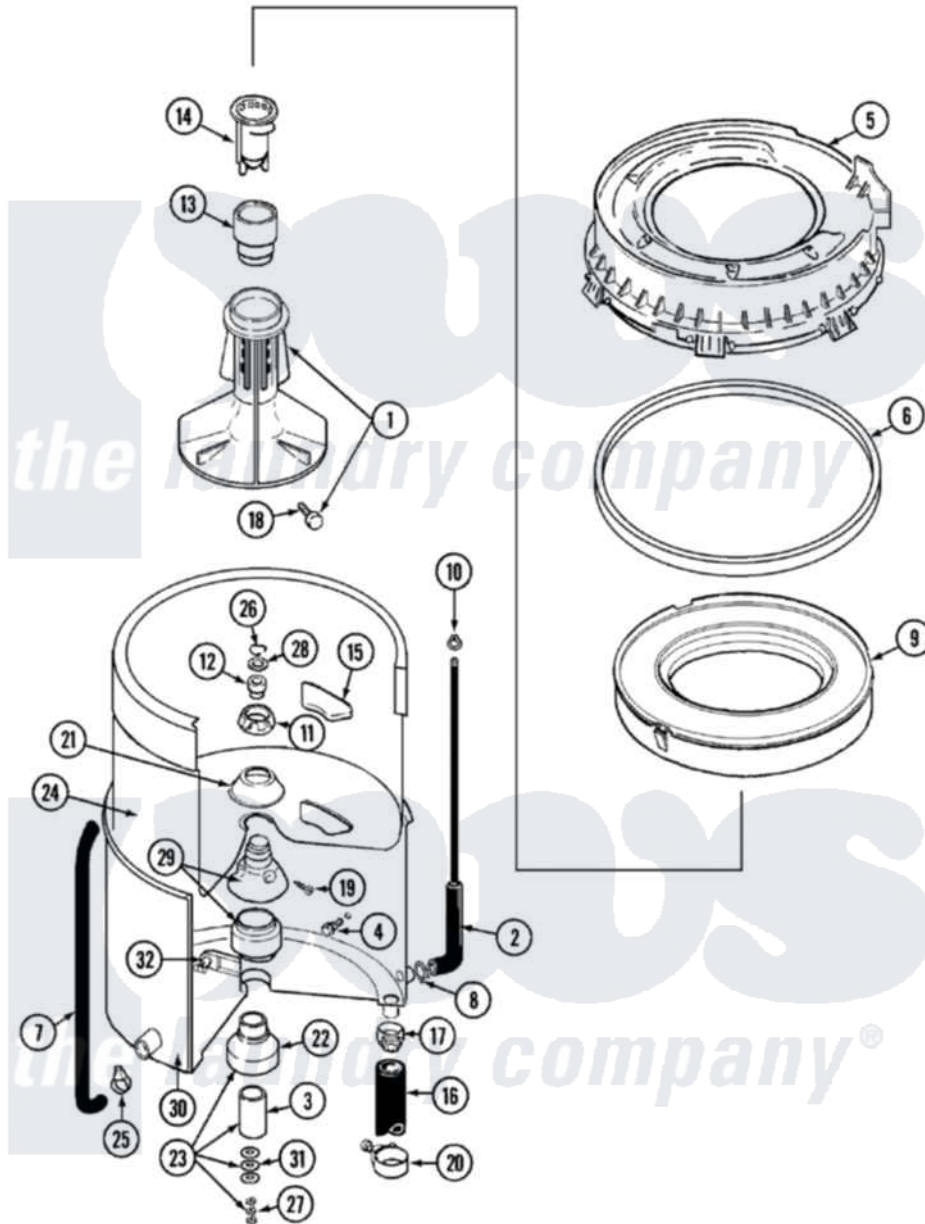

Maytag LAT8435AAM 07 - TUB

Maytag [Residential Maytag LAT8435AAM Washer Parts](#) Parts Diagram 07 - TUB
 Click on the part number to view part

Item	Original Part Number	Replaced By	Status	Part Description
1	207228			Agitator W/Lock Screw
2	22001036	22001619		Tube, Water Level Switch
3	211130			Bearing Liner, Tub Bearing
4	200744	W10175939		Bolt
"	205254	W10175938		Bolt
5	22001299			Tub Cover And Gasket Assembly
6	Y22001201	22001007		Gasket, Cover To Tub
7	22001320			Tube, Bleach
8	211641			Clamp, 1-1/16"
9	22001142			Ring, Balance
10	410296	596669		Clamp, Manifold
11	211047	6-2110472		Nut- Clamp
12	Y0A4298	6-0A57420		Seal- Agitator
13	22001295			Housing, Dispenser
14	22001294			Cup, Dispensing
15	207219			Filter, Self-Cleaning

16	213045		Hose, Outer Tub Part Not Used
17	201011	285655	Clamp, Hose
18	206478		Not Available
19	211618	22001423	Set Screw, Mounting Stem
20	202574	3367052	Clamp, Hose
21	211210		Washer, Clamping Nut
22	200824	6-2040130	Tub Bearin
23	204013	6-2040130	Tub Bearin
24	22001139		Tub, Inner
25	205161	489503	Clamp
26	Y015667		Retaining Ring
27	Y054867		Washer, Lock
28	Y015666		Washer, Retaining -
29	204012	6-2095720	Mounting S
30	22001114		Not Available
31	211100		TUB, OUTER (EX. LARGE)
32	214434		Washer, Outer Tub
			Spout, Deflector