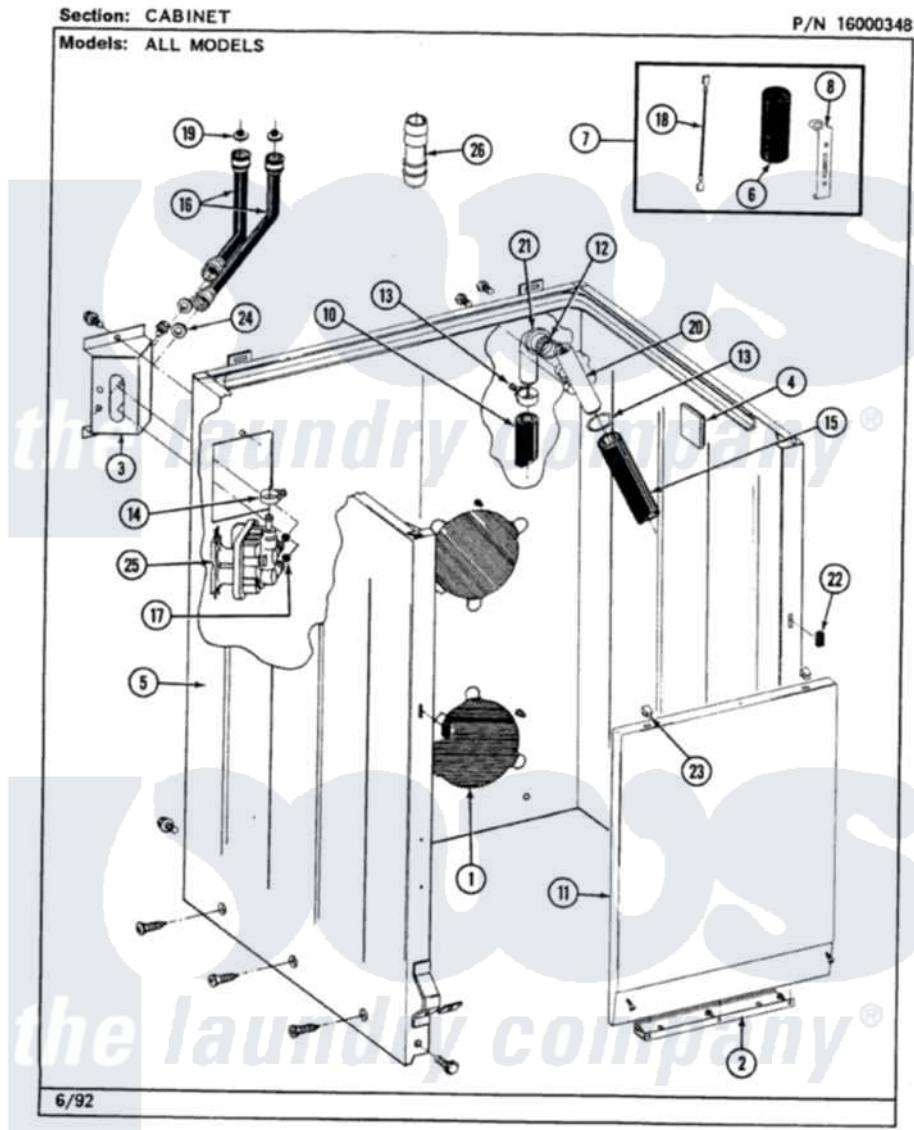

Maytag LAT8440AAL 02 - CABINET

30

Maytag Residential Maytag LAT8440AAL Washer Parts Parts Diagram 02 - CABINET
 Click on the part number to view part

Item	Original Part Number	Replaced By	Status	Part Description
1	211878		Not Available	PLATE, ACCESS
"	211294	90767		Screw, 8A X 3/8 HeX Washer Head Tapping
2	213846			Guard, Belt
"	211294	90767		Screw, 8A X 3/8 HeX Washer Head Tapping
3	212276	W10116760		Screw
"	214812	22002361		Bracket, Water Valve
4	215058			Pad, Cabinet Bumper
5	203319L		Not Available	(ALMOND)
"	204439			Screw And Fstner Assembly
"	213122	27001200		Screw
"	213121	3400111		Screw, 12-14 X 5/8
"	213007			Xfor Cabinet See Cabinet, Back
6	Y200832			Capacitor
7	206103			Capacitor Kit

8	211149		Clip, Capacitor
9	202861	202860	Inlet Hose Assembly
10	216017		Hose, Drain
"	Y059149		(7/8" I.D. CARTON OF 50 FT.)
11	212998L		Not Available
			FRONT PANEL-ALMOND
12	214765		Gasket, Siphon Break
13	200908	285655	Clamp, Hose
14	201575		Clamp, Hose
15	214767	22001448	Hose, Pump
16	202860		Inlet Hose Assembly
"	200672	76314	Hose, Inlet 6 Ft. Hose With Elbow
17	214337	96160	Screen
18	203237		No. 17 Wire With Terminal
19	200961	12001413	Strainer And Washer Kit
20	206638		Siphon Break
"	Y014874		Screw, Idler Arm And Sleeve
21	Y216016	W10116738	Elbow
22	214376	22002331	Spacer, Front Panel
23	212982	22001650	Fastener, Spring
24	Y013783		Washer, Inlet Hose
25	205613		Water Valve
"	212276	W10116760	Screw
26	Y216015		Coupling, Hose