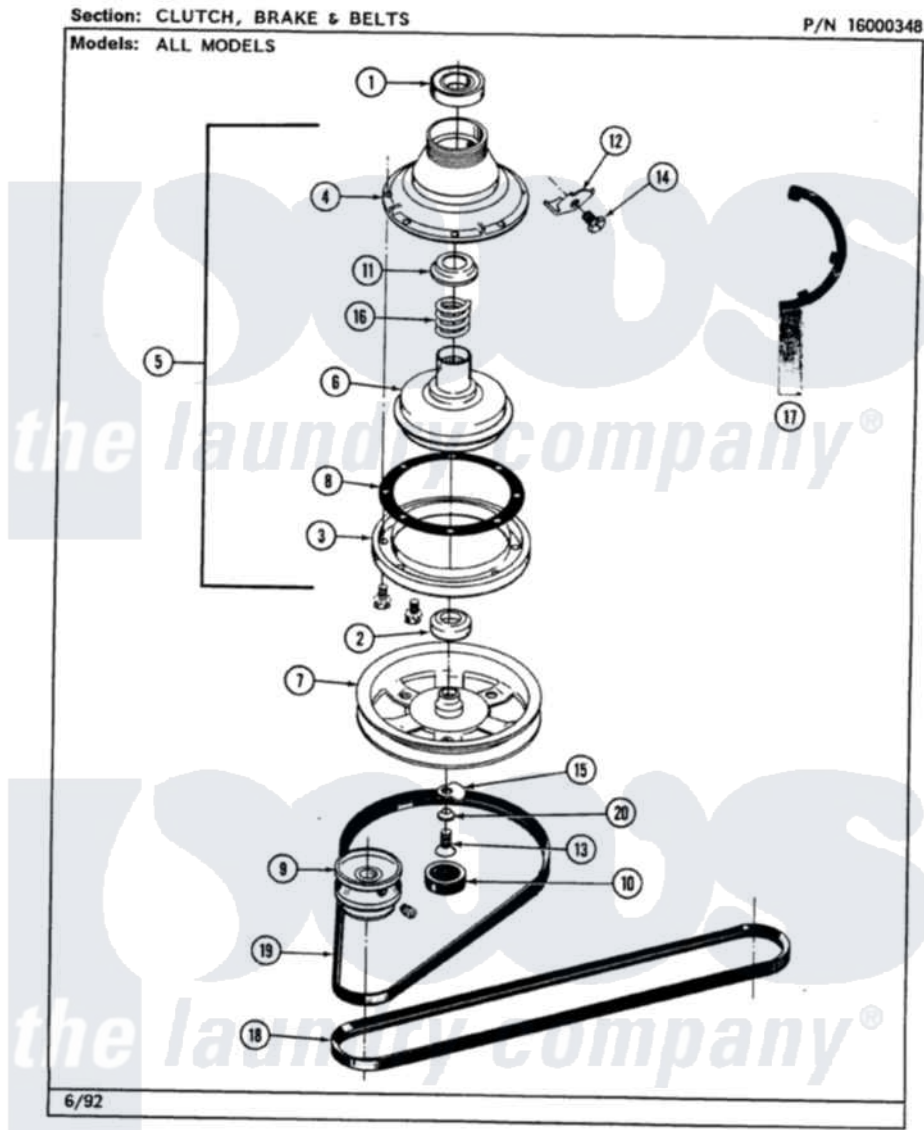

Maytag LAT8440AAL 03 - CLUTCH, BRAKE & BELTS

42

Maytag Residential Maytag LAT8440AAL Washer Parts Parts Diagram 03 - CLUTCH, BRAKE & BELTS
Click on the part number to view part

Item	Original Part Number	Replaced By	Status	Part Description
1	Y200720	22003441		Bearing, Rear
2	200835			Bearing, Brake Rotor
3	211043	6-2011900		Brake Asse
"	211000			SCREW, BRAKE DRUM (HEX HEAD)
4	211045	6-2011900		Brake Asse
5	201190	6-2011900		Brake Asse
6	201126	6-2011900		Brake Asse
7	211059	6-2301530		Pulley
8	211042	6-2011900		Brake Asse
9	Y053241			Set Screw, Motor Pulley
"	200816	6-2008160		Pulley- MO
10	211038		Not Available	CAP, OIL RETAINER
11	211039	6-2011900		Brake Asse
12	213325			Clip, Retaining
13	211375	681582		Screw
14	213326			Bolt, Sems Retaining Clip

15	211089		Lug, Stop Pulley
16	211041	6-2011900	Brake Asse
17	Y038315	038315	Tool
18	211124		Part Not Used
19	211125		V Belt, DiVe Pulley
20	211090	22003555	Washer, Stop Lug