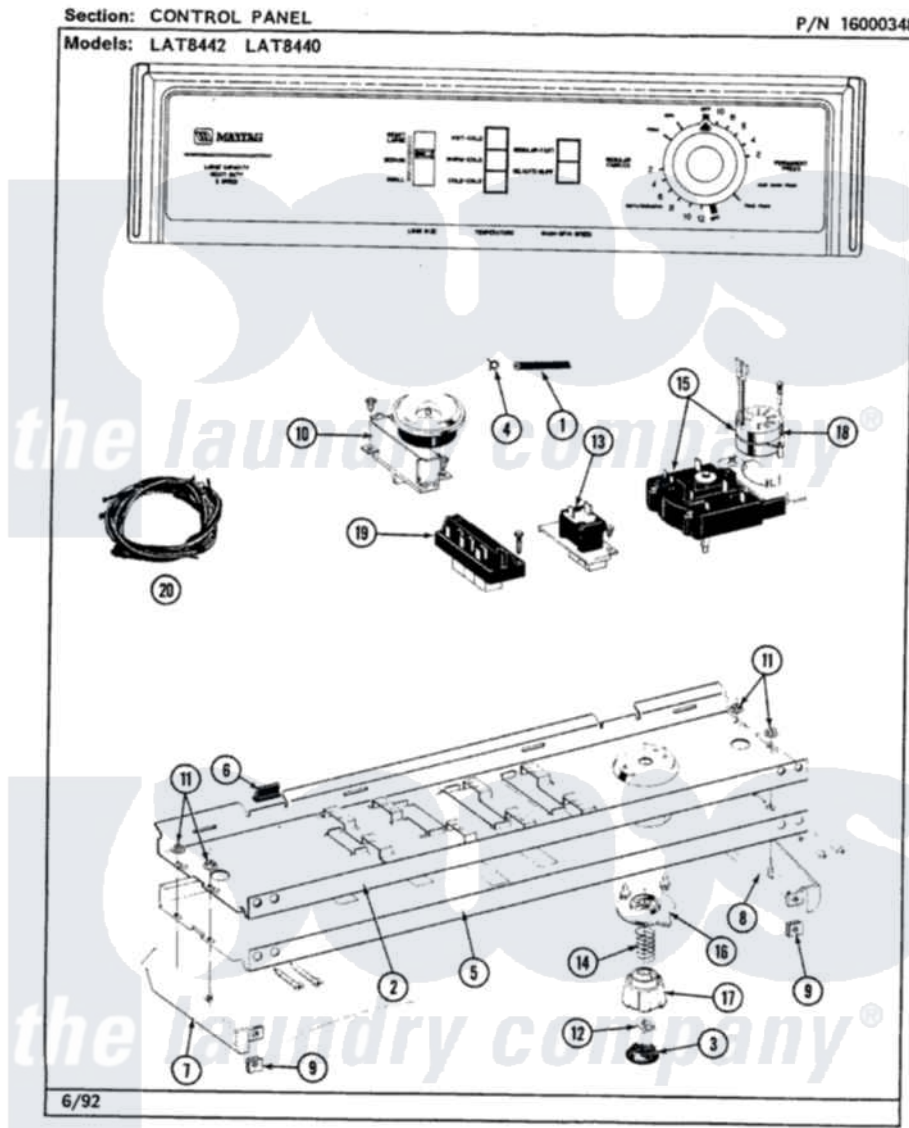

Maytag LAT8440AAL 04 - CONTROL PANEL

26

Maytag [Residential Maytag LAT8440AAL Washer Parts](#) Parts Diagram 04 - CONTROL PANEL
 Click on the part number to view part

Item	Original Part Number	Replaced By	Status	Part Description
1	212942	22001619		Tube, Water Level Switch
2	214809			Back Up Plate
"	210932			Screw, No.8 X 9/16 Ctsk Note: Screw, Inlet Duct
3	215821		Not Available	CAP, KNOB
4	410296	596669		Clamp, Manifold
5	207404		Not Available	CONTROL PANEL
"	210932			Screw, No.8 X 9/16 Ctsk Note: Screw, Inlet Duct
6	214897			Pad, Control Panel
7	207215		Not Available	END CAP LH
8	207216		Not Available	END CAP RH
9	214894			Fastener, End Cap
10	211168	W10139210		Screw, 8-18 X 5/16
"	207362		Not Available	INFINITE LEVEL PRESSURE SWITCH
11	214872			Palnut, End Cap Note: Nut, Lamp Holder

12	211605		Bezel, Timer Dial
13	213117	67006908	Screw, Ice Rack
"	207370		Speed Control Switch - 2 Butto
14	211065		Spring, Index Wheel
15	207374	Not Available	TIMER
"	213966	3400014	Screw
16	215827	Not Available	TIMER DIAL SKIRT
17	215828		Knob, Timer
18	205033	22205033	Motor- Tim
19	213117	67006908	Screw, Ice Rack
"	207368	Not Available	TEMP CONTROL SWITCH - 3 BUTTON
20	207384	Not Available	WIRE HARNESS