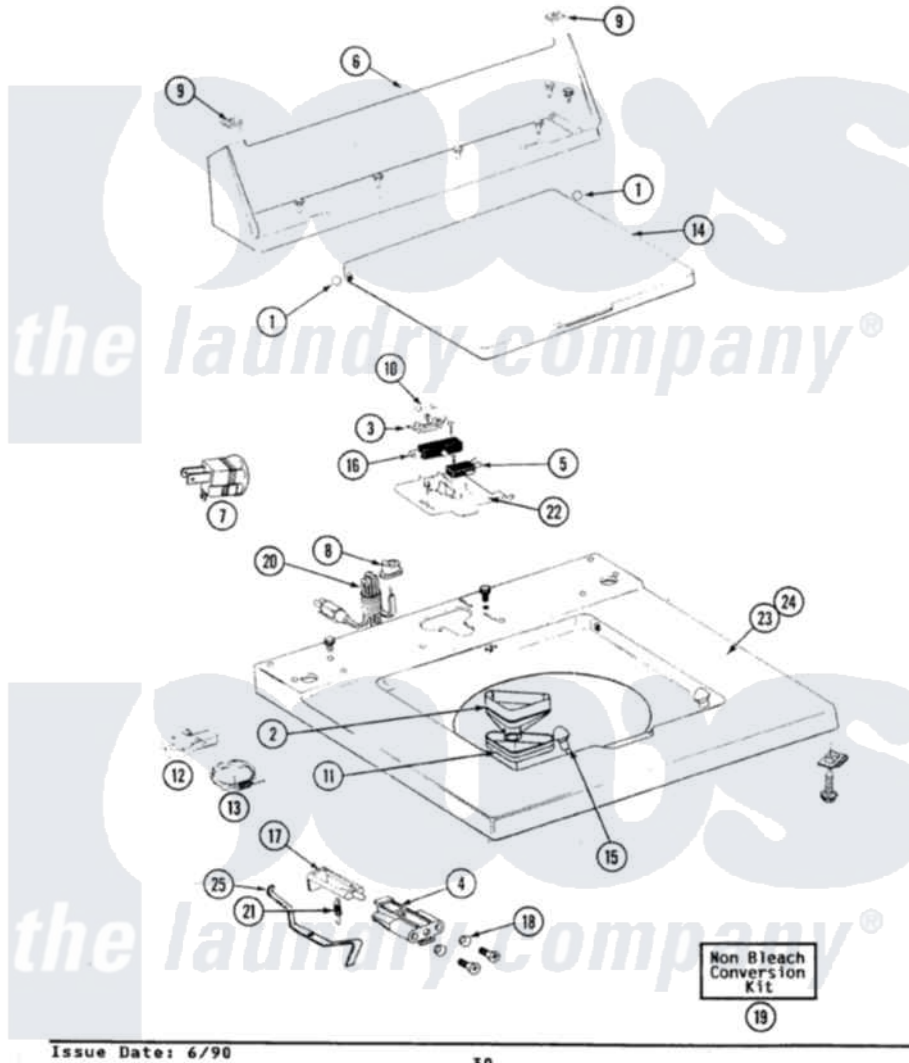

Maytag LAT8440AAL 05 - TOP

SECTION: TOP COVER, CONSOLE & LID SWITCH
 MODEL: ALL MODELS

Maytag [Residential Maytag LAT8440AAL Washer Parts](#) Parts Diagram 05 - TOP
 Click on the part number to view part

Item	Original Part Number	Replaced By	Status	Part Description
1	211726			Hinge, Ball Lid
2	215578			Bleach Inlet Almond
3	207167			Block, Fuse
"	215705	Y311711		Screw, Fuse Block
4	910182	25-7809		Screw, No.6-20 1/2 Flthd Torx
"	214279	204968		Plunger And Bracket Assembly--W
5	207166			Switch, Check
"	22001352			Screw, Check Switch
6	205635L		Not Available	CONSOLE (ALM)
"	211294	90767		Screw, 8A X 3/8 HeX Washer Head Tapping
"	Y313559			Screw
7	Y201808			Converter
8	211881			Grommet, Cord Part Not Used-Gas Models Only
9	215075			Fastener, Control Panel To Console

10	207168	22001682	Switch Assembly, Lid W/4amp Fuse
11	214436		Gasket
12	301548		Clamp, Ground Wire
13	311155		Ground Wire And Clamp
14	216073L	Not Available	(ALMOND)----NA
15	212716		Bumper, Lid
16	205415	279347	Switch-Lid
"	213501		Screw, No.6-20 X 1-1/8 Inch
17	215700	Not Available	LID SWITCH PLUNGER
18	211500		Washer, Bracket To Top Cover
19	205997		Non-Bleach Conversion Kit
20	204590		Cord, Power
"	210186	3370225	Screw
21	213720		Spring, Lid Switch
22	207159	489355	Screw, 8 X 1/2
"	Y215699	22001678	Bracket, Switch And Fuse
23	210186	3370225	Screw
"	204445		Screw And Fastener Assembly
"	207170L		Top Cover Assembly ALM----NA
24	210186	3370225	Screw
"	204445		Screw And Fastener Assembly
25	215704		Lever, Unbalance