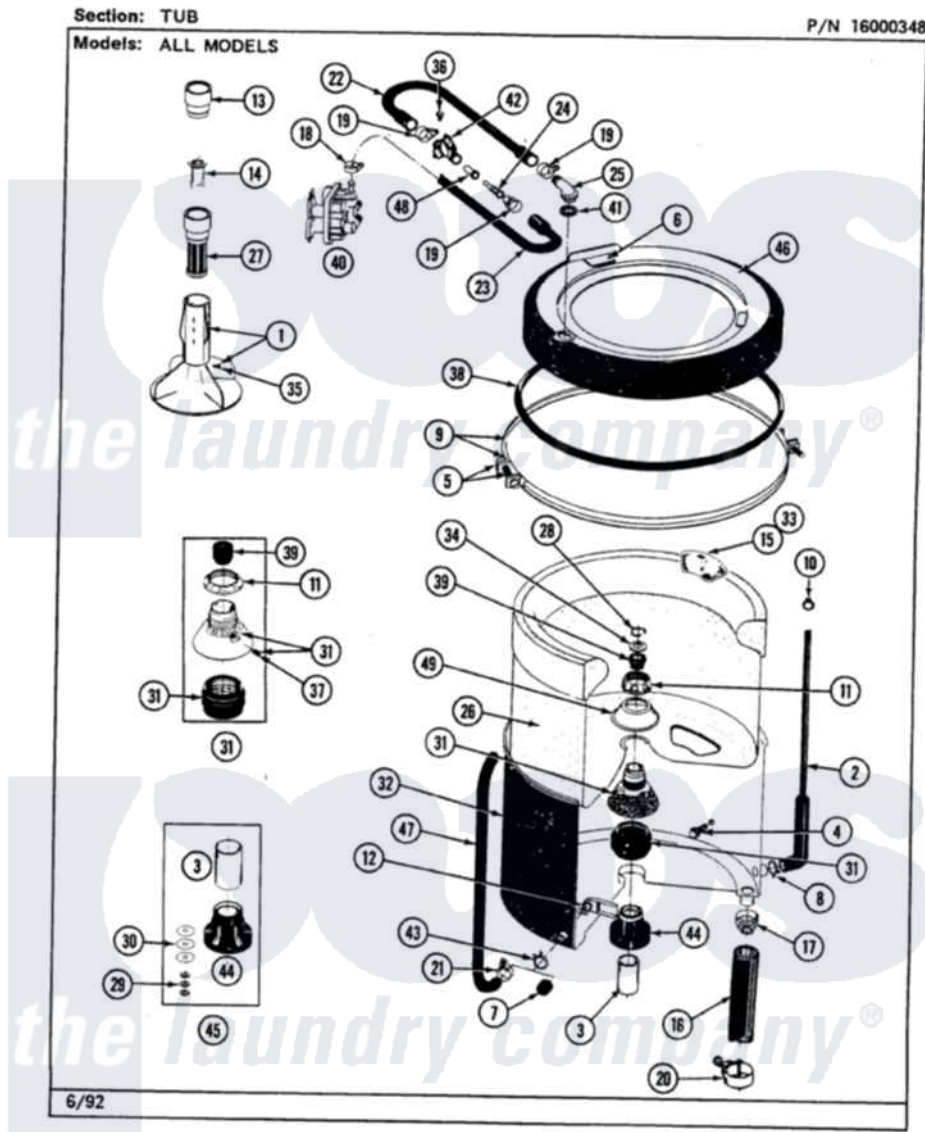

# Maytag LAT8440AAL 07 - TUB

34

Maytag [Residential Maytag LAT8440AAL Washer Parts](#) Parts Diagram 07 - TUB  
Click on the part number to view part

Item	Original Part Number	Replaced By	Status	Part Description
1	<a href="#">207538</a>			Agitator W/Lock Screw
2	212942	<a href="#">22001619</a>		Tube, Water Level Switch
3	<a href="#">211130</a>			Bearing Liner, Tub Bearing
4	205254	<a href="#">W10175938</a>		Bolt
"	200744	<a href="#">W10175939</a>		Bolt
5	<a href="#">205529</a>			Nut And Bolt Kit For Tub Clam
6	<a href="#">215232</a>			Bumper, Unbalance
8	<a href="#">211641</a>			Clamp, 1-1/16"
9	<a href="#">200846</a>			Clamp - Tub Cover
10	410296	<a href="#">596669</a>		Clamp, Manifold
11	211047	<a href="#">6-2110472</a>		Nut- Clamp
12	<a href="#">214434</a>			Spout, Deflector
14	<a href="#">215733</a>			Dispensing Cup
16	<a href="#">Y212989</a>			Hose, Outer Tub To Pump
17	200900	<a href="#">616099</a>		Clamp
18	<a href="#">201575</a>			Clamp, Hose