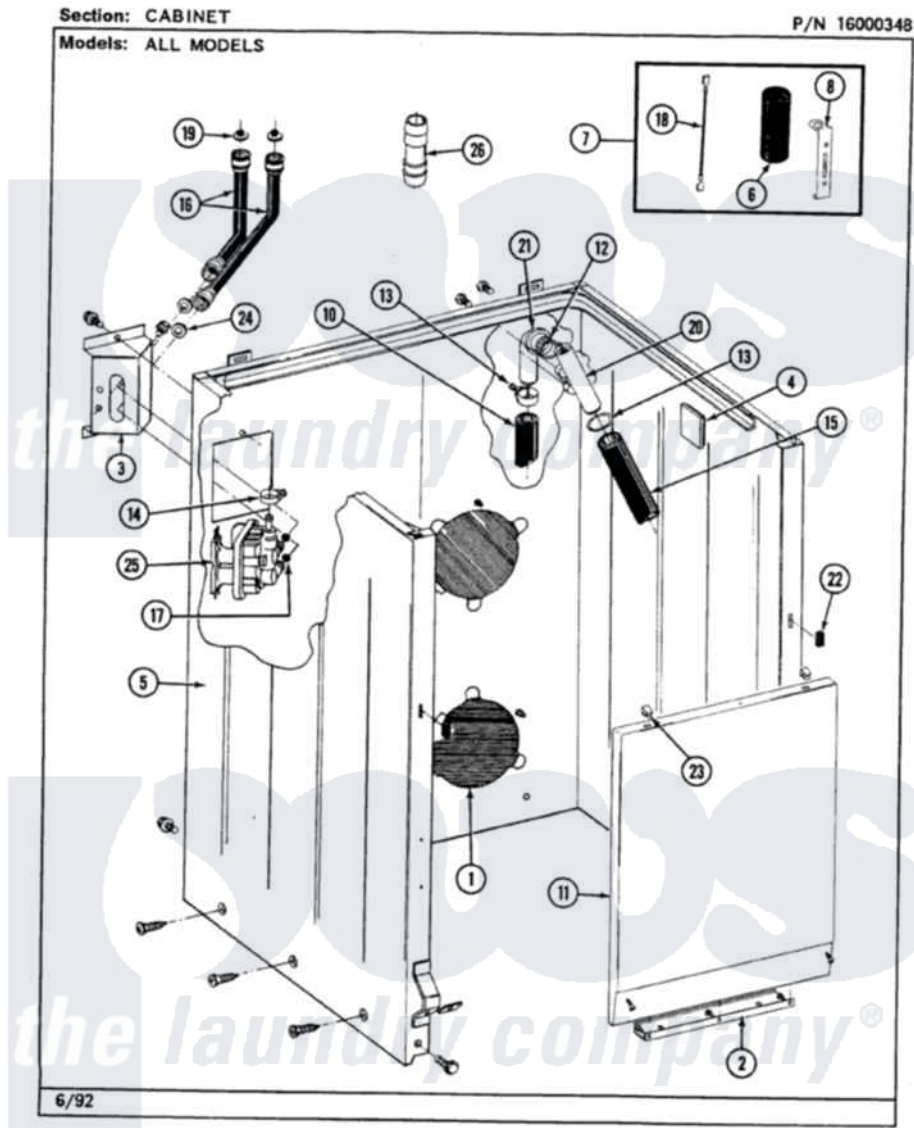

Maytag LAT8440AAW 02 - CABINET

30

Maytag [Residential Maytag LAT8440AAW Washer Parts](#) Parts Diagram 02 - CABINET
 Click on the part number to view part

Item	Original Part Number	Replaced By	Status	Part Description
1	211878		Not Available	PLATE, ACCESS
"	211294	90767		Screw, 8A X 3/8 HeX Washer Head Tapping
2	213846			Guard, Belt
"	211294	90767		Screw, 8A X 3/8 HeX Washer Head Tapping
3	212276	W10116760		Screw
"	214812	22002361		Bracket, Water Valve
4	215058			Pad, Cabinet Bumper
5	203319	22203319		Cabinet
"	204439			Screw And Fstner Assembly
"	213122	27001200		Screw
"	213121	3400111		Screw, 12-14 X 5/8
"	213007			Xfor Cabinet See Cabinet, Back
6	Y200832			Capacitor
7	206103			Capacitor Kit

8	211149		Clip, Capacitor
9	202861	202860	Inlet Hose Assembly
10	216017		Hose, Drain
"	Y059149		(7/8" I.D. CARTON OF 50 FT.)
11	212998		Not Available
12	214765		PANEL, FRONT (WHT)
13	200908	285655	Gasket, Siphon Break
14	201575		Clamp, Hose
15	214767	22001448	Clamp, Hose
16	202860		Hose, Pump
"	200672	76314	Inlet Hose Assembly
17	214337	96160	Hose, Inlet 6 Ft. Hose With Elbow
18	203237		Screen
19	200961	12001413	No. 17 Wire With Terminal
20	206638		Strainer And Washer Kit
"	Y014874		Siphon Break
21	Y216016	W10116738	Screw, Idler Arm And Sleeve
22	214376	22002331	Elbow
23	212982	22001650	Spacer, Front Panel
24	Y013783		Fastener, Spring
25	205613		Washer, Inlet Hose
"	212276	W10116760	Water Valve
26	Y216015		Screw
			Coupling, Hose