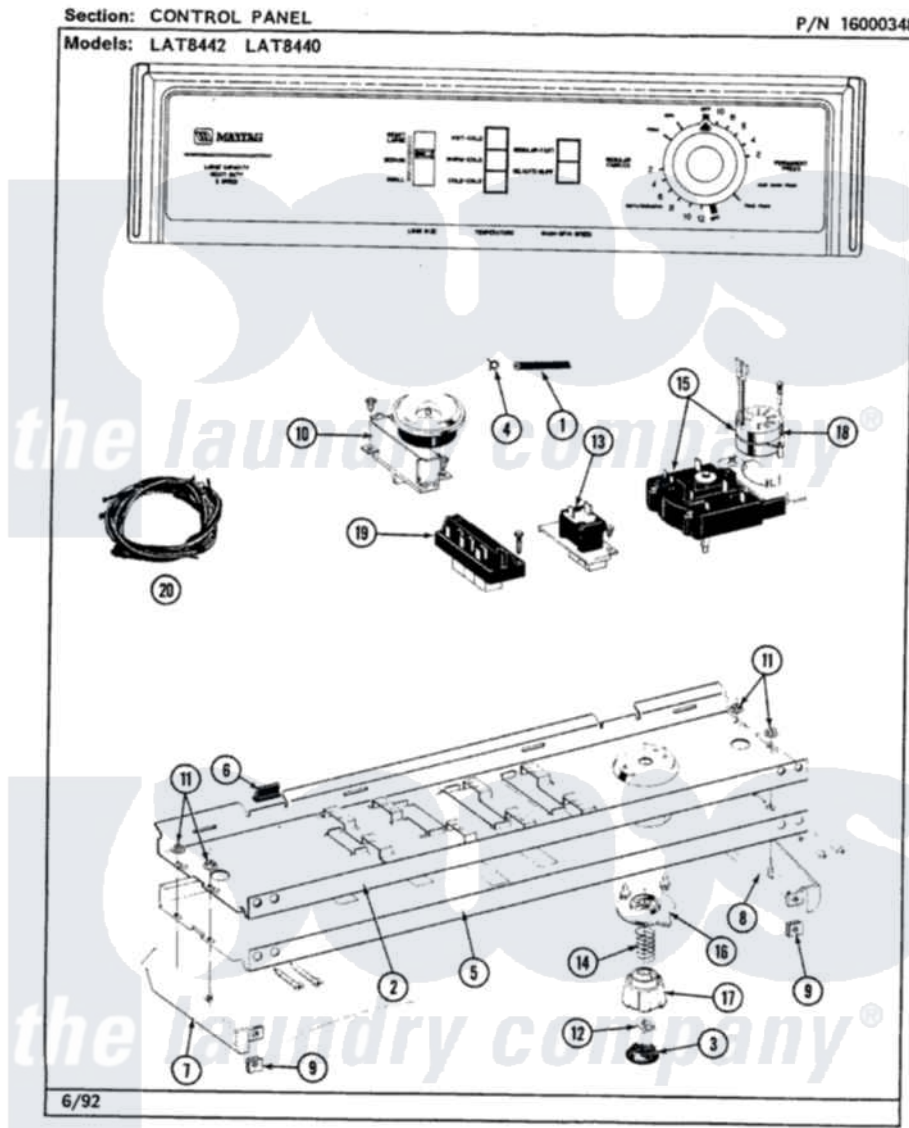

Maytag LAT8440AAW 04 - CONTROL PANEL

26

Maytag [Residential Maytag LAT8440AAW Washer Parts](#) Parts Diagram 04 - CONTROL PANEL
 Click on the part number to view part

Item	Original Part Number	Replaced By	Status	Part Description
1	212942	22001619		Tube, Water Level Switch
2	214809			Back Up Plate
"	210932			Screw, No.8 X 9/16 Ctsk Note: Screw, Inlet Duct
3	215821		Not Available	CAP, KNOB
4	410296	596669		Clamp, Manifold
5	207404		Not Available	CONTROL PANEL
"	210932			Screw, No.8 X 9/16 Ctsk Note: Screw, Inlet Duct
6	214897			Pad, Control Panel
7	207215		Not Available	END CAP LH
8	207216		Not Available	END CAP RH
9	214894			Fastener, End Cap
10	211168	W10139210		Screw, 8-18 X 5/16
"	207362		Not Available	INFINITE LEVEL PRESSURE SWITCH
11	214872			Palnut, End Cap Note: Nut, Lamp Holder

12	211605		Bezel, Timer Dial
13	213117	67006908	Screw, Ice Rack
"	207370		Speed Control Switch - 2 Butto
14	211065		Spring, Index Wheel
15	207374	Not Available	TIMER
"	213966	3400014	Screw
16	215827	Not Available	TIMER DIAL SKIRT
17	215828		Knob, Timer
18	205033	22205033	Motor- Tim
19	213117	67006908	Screw, Ice Rack
"	207368	Not Available	TEMP CONTROL SWITCH - 3 BUTTON
20	207384	Not Available	WIRE HARNESS