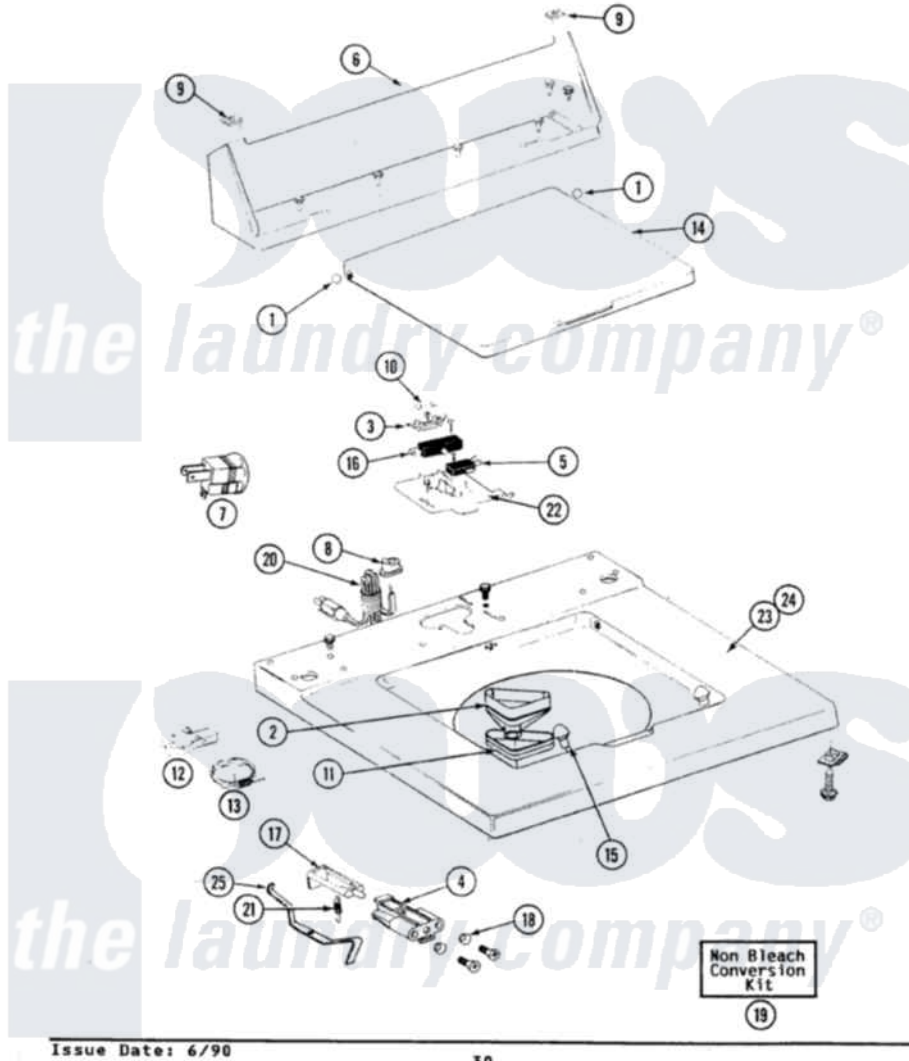

Maytag LAT8440AAW 05 - TOP

SECTION: TOP COVER, CONSOLE & LID SWITCH
 MODEL: ALL MODELS

Issue Date: 6/90

30

Maytag [Residential Maytag LAT8440AAW Washer Parts](#) Parts Diagram 05 - TOP
 Click on the part number to view part

Item	Original Part Number	Replaced By	Status	Part Description
1	211726			Hinge, Ball Lid
2	215577			Bleach Inlet White
3	207167			Block, Fuse
"	215705	Y311711		Screw, Fuse Block
4	910182	25-7809		Screw, No.6-20 1/2 Flthd Torx
"	214279	204968		Plunger And Bracket Assembly--W
5	207166			Switch, Check
"	22001352			Screw, Check Switch
6	205635			Console
"	211294	90767		Screw, 8A X 3/8 HeX Washer Head Tapping
"	Y313559			Screw
7	Y201808			Converter
8	211881			Grommet, Cord Part Not Used-Gas Models Only
9	215075			Fastener, Control Panel To Console

10	207168	22001682	Switch Assembly, Lid W/4amp Fuse
11	214436		Gasket
12	301548		Clamp, Ground Wire
13	311155		Ground Wire And Clamp
14	216073		LID (WHITE)
15	212716		Bumper, Lid
16	205415	279347	Switch-Lid
"	213501		Screw, No.6-20 X 1-1/8 Inch
17	215700	Not Available	LID SWITCH PLUNGER
18	211500		Washer, Bracket To Top Cover
19	205997		Non-Bleach Conversion Kit
20	204590		Cord, Power
"	210186	3370225	Screw
21	213720		Spring, Lid Switch
22	207159	489355	Screw, 8 X 1/2
"	Y215699	22001678	Bracket, Switch And Fuse
23	210186	3370225	Screw
"	204445		Screw And Fastener Assembly
"	207170		Top Cover
24	210186	3370225	Screw
"	204445		Screw And Fastener Assembly
25	215704		Lever, Unbalance