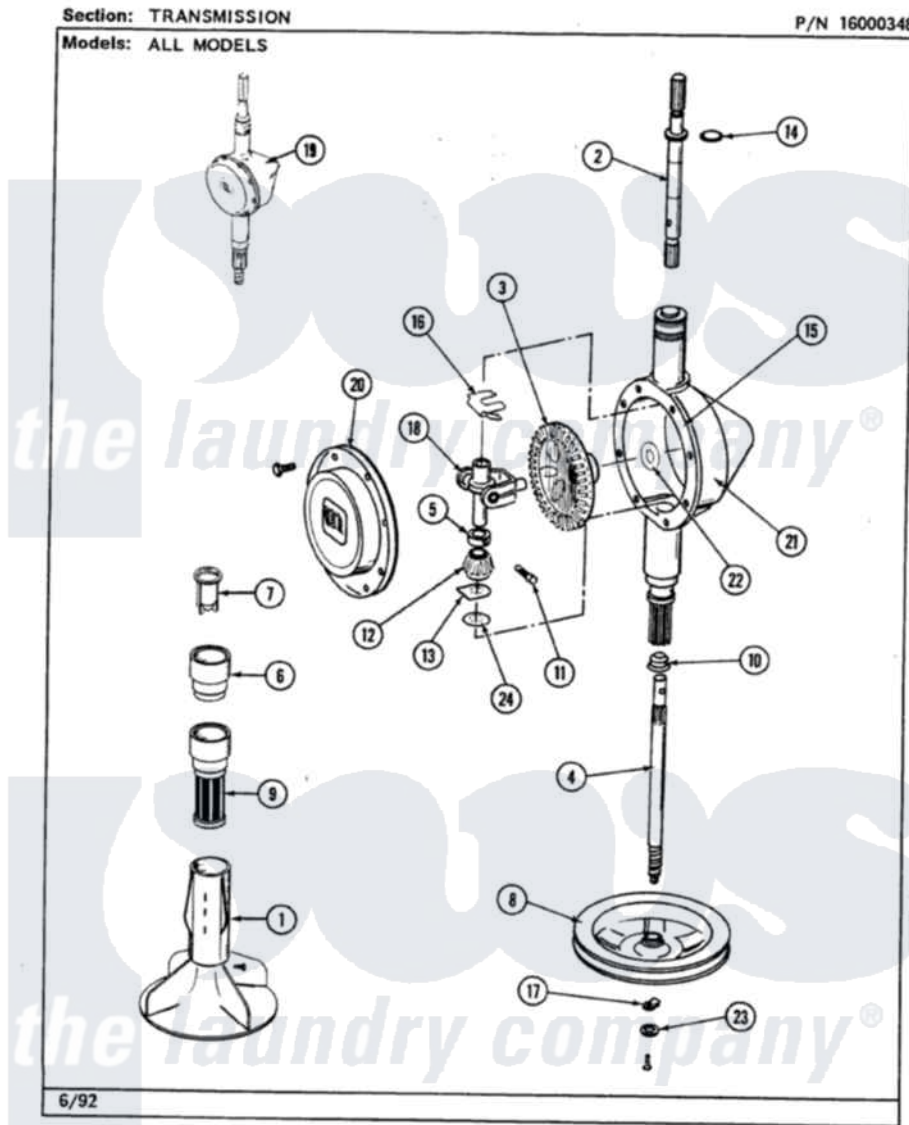

Maytag LAT8440AAW 06 - TRANSMISSION

36

Maytag [Residential Maytag LAT8440AAW Washer Parts](#) Parts Diagram 06 - TRANSMISSION
 Click on the part number to view part

Item	Original Part Number	Replaced By	Status	Part Description
1	207538			Agitator W/Lock Screw
"	206478		Not Available	SCREW & WASHER FOR AGITATOR
2	207153	6-2097820		Kit- Shaft
3	206713	6-2067130		Gear- Beve
4	215411	12001451		Ctr Shaft W/Collar Andkeeper-Sha
5	215415		Not Available	COLLAR, LOWER
7	215733			Dispensing Cup
8	211059	6-2301530		Pulley
9	Y207427			Lint Filter Shallow
10	206602	207843		Lip Seal Repair Kit
11	Y206629			Pin, Collar
12	215401	W10221114		Pinion
13	215395			Plate, Clutch
14	210690			Seal, Rubber
15	Y058700	675652		Adhesive

16	215581		Spring, Agitator Shaft
17	211375	681582	Screw
"	211089		Lug, Stop Pulley
18	206685	6-2066850	Yoke
19	206708	6-2097790	Transmison
20	206628		Cover, Transmission
"	215417	Not Available	SCREW, TRANSMISSION COVER
21	206625	6-2097790	Transmison
22	215394		Washer, Bevel Gear
23	211090	22003555	Washer, Stop Lug
24	211483	6-2114830	Washer- SP