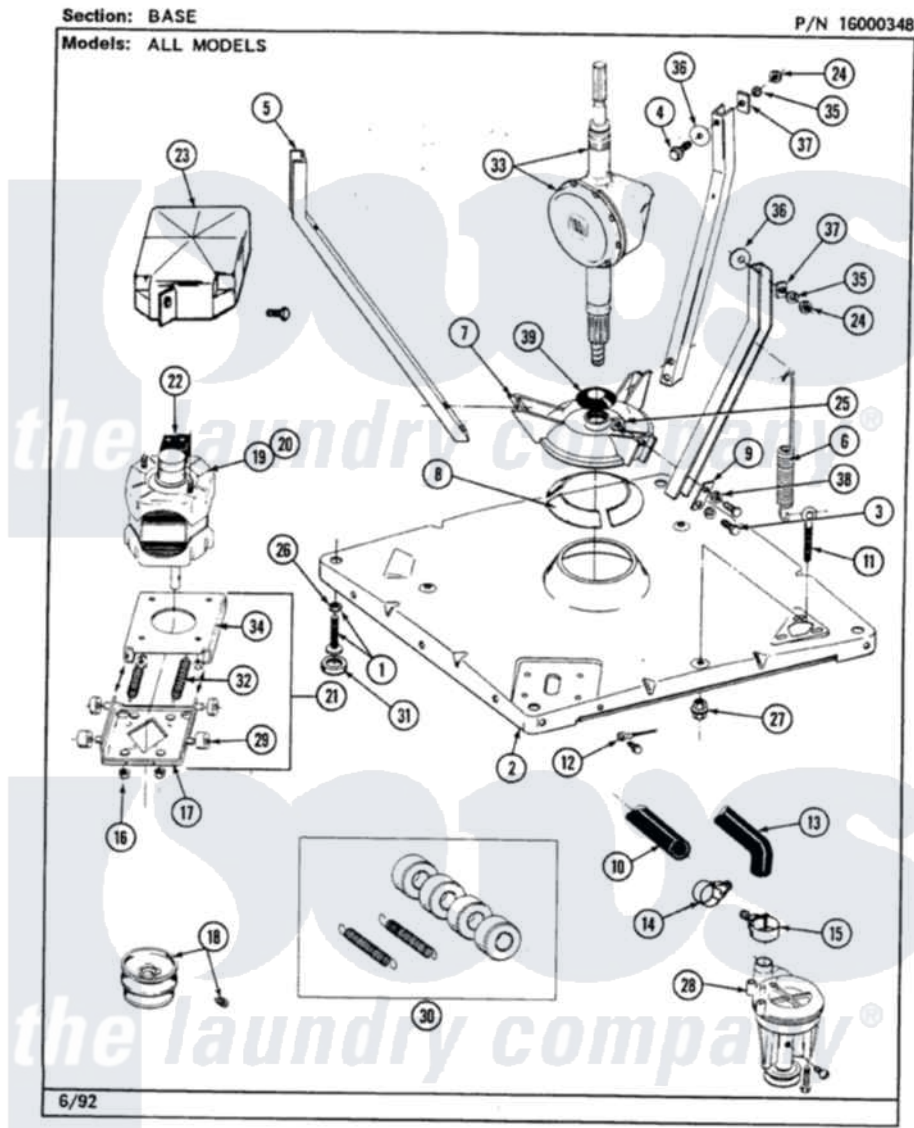

# Maytag LAT8440ABL 01 - BASE

38

Maytag Residential Maytag LAT8440ABL Washer Parts Parts Diagram 01 - BASE  
 Click on the part number to view part

Item	Original Part Number	Replaced By	Status	Part Description
1	Y302699	<a href="#">22003428</a>		Leg, Adjustable
2	<a href="#">203274</a>			Base With Damper Pads
3	<a href="#">Y015627</a>			Screw- Hex
4	205254	<a href="#">W10175938</a>		Bolt
"	200744	<a href="#">W10175939</a>		Bolt
5	213100		Not Available	PART NOT USED
6	<a href="#">213054</a>			Centering Spring - 3 Used
7	<a href="#">203725</a>			Damper W/Bolt And Clip
8	<a href="#">203956</a>			Damper Pad Kit
9	<a href="#">213073</a>			Washer, Double Brace
10	214767	<a href="#">22001448</a>		Hose, Pump
11	213120	<a href="#">216416</a>		Bolt, Eye/Centering Spring
12	210186	<a href="#">3370225</a>		Screw
"	<a href="#">204807</a>			Ground Wire, Supp. Plte To Top Cover
13	<a href="#">Y212989</a>			Hose, Outer Tub To Pump
14	200461	<a href="#">285655</a>		Clamp, Hose