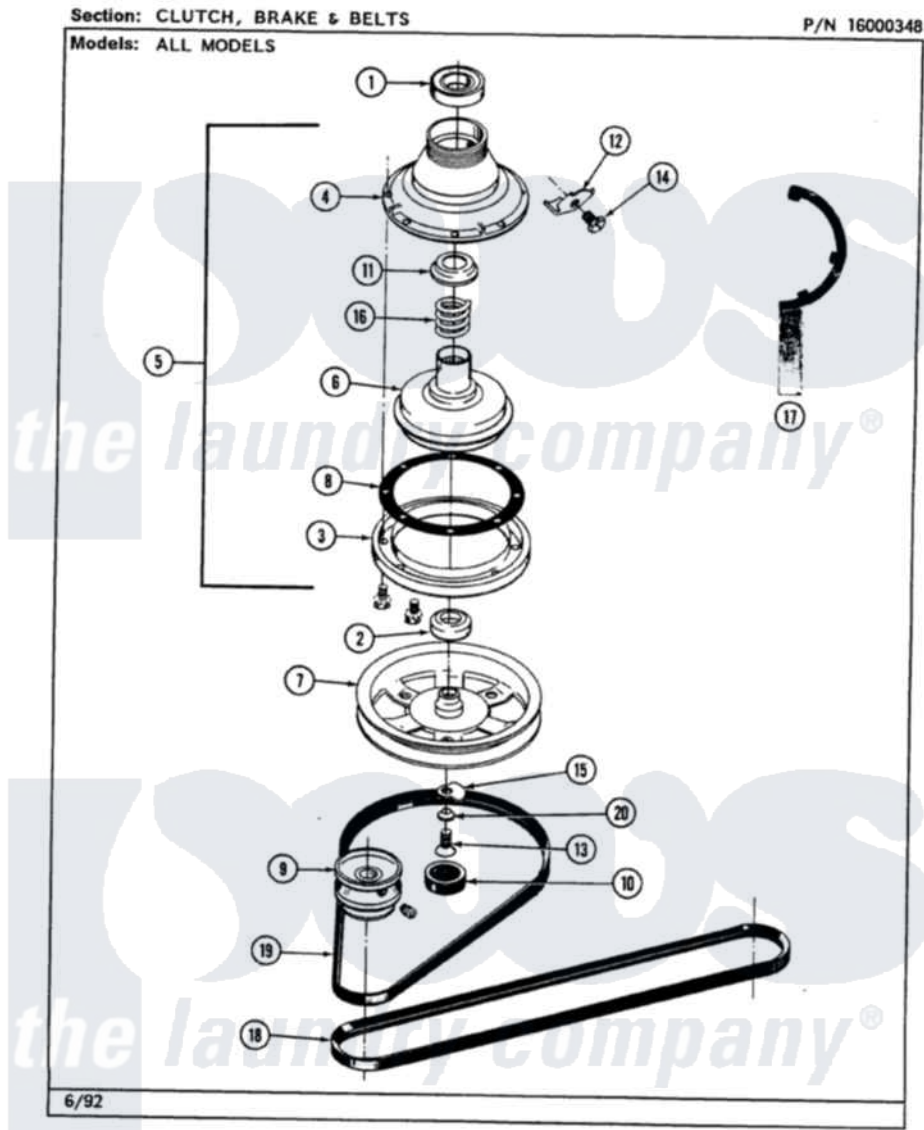

Maytag LAT8440ABL 03 - CLUTCH, BRAKE & BELTS

42

Maytag Residential Maytag LAT8440ABL Washer Parts Parts Diagram 03 - CLUTCH, BRAKE & BELTS
Click on the part number to view part

Item	Original Part Number	Replaced By	Status	Part Description
1	Y200720	22003441		Bearing, Rear
2	200835			Bearing, Brake Rotor
3	211043	6-2011900		Brake Asse
"	211000			SCREW, BRAKE DRUM (HEX HEAD)
4	211045	6-2011900		Brake Asse
5	201190	6-2011900		Brake Asse
6	201126	6-2011900		Brake Asse
7	211059	6-2301530		Pulley
8	211042	6-2011900		Brake Asse
9	Y053241			Set Screw, Motor Pulley
"	200816	6-2008160		Pulley- MO
10	211038		Not Available	CAP, OIL RETAINER
11	211039	6-2011900		Brake Asse
12	213325			Clip, Retaining
13	211375	681582		Screw
14	213326			Bolt, Sems Retaining Clip

15	211089		Lug, Stop Pulley
16	211041	6-2011900	Brake Asse
17	Y038315	038315	Tool
18	211124		Part Not Used
19	211125		V Belt, DiVe Pulley
20	211090	22003555	Washer, Stop Lug