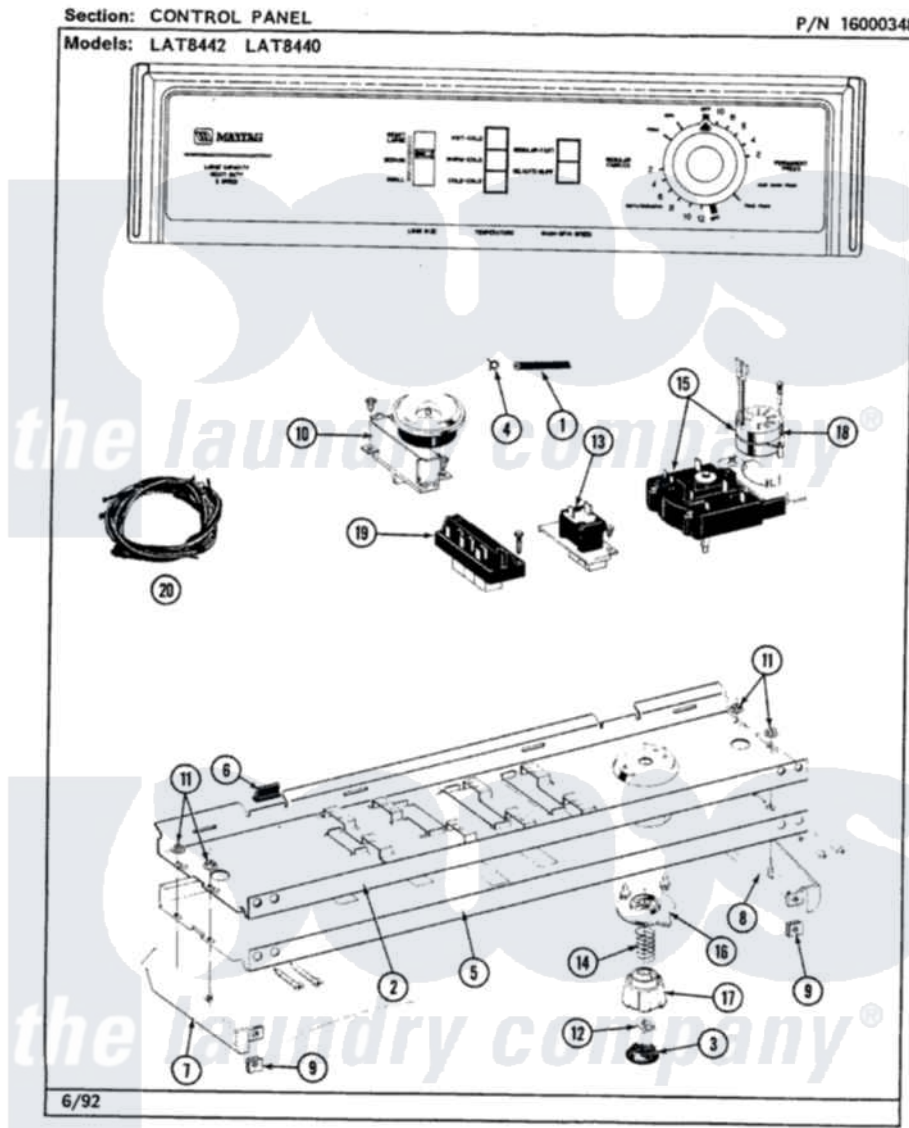

Maytag LAT8440ABL 04 - CONTROL PANEL

26

Maytag [Residential Maytag LAT8440ABL Washer Parts](#) Parts Diagram 04 - CONTROL PANEL
 Click on the part number to view part

Item	Original Part Number	Replaced By	Status	Part Description
1	212942	22001619		Tube, Water Level Switch
2	214809			Back Up Plate
"	210932			Screw, No.8 X 9/16 Ctsk Note: Screw, Inlet Duct
3	215821		Not Available	CAP, KNOB
4	410296	596669		Clamp, Manifold
5	207404		Not Available	CONTROL PANEL
"	210932			Screw, No.8 X 9/16 Ctsk Note: Screw, Inlet Duct
6	214897			Pad, Control Panel
7	207215		Not Available	END CAP LH
8	207216		Not Available	END CAP RH
9	214894			Fastener, End Cap
10	211168	W10139210		Screw, 8-18 X 5/16
"	207362		Not Available	INFINITE LEVEL PRESSURE SWITCH
11	214872			Palnut, End Cap Note: Nut, Lamp Holder

12	211605		Bezel, Timer Dial
13	213117	67006908	Screw, Ice Rack
"	207370		Speed Control Switch - 2 Butto
14	211065		Spring, Index Wheel
15	207374	Not Available	TIMER
"	213966	3400014	Screw
16	215827	Not Available	TIMER DIAL SKIRT
17	215828		Knob, Timer
18	205033	22205033	Motor- Tim
19	213117	67006908	Screw, Ice Rack
"	207368	Not Available	TEMP CONTROL SWITCH - 3 BUTTON
20	207384	Not Available	WIRE HARNESS