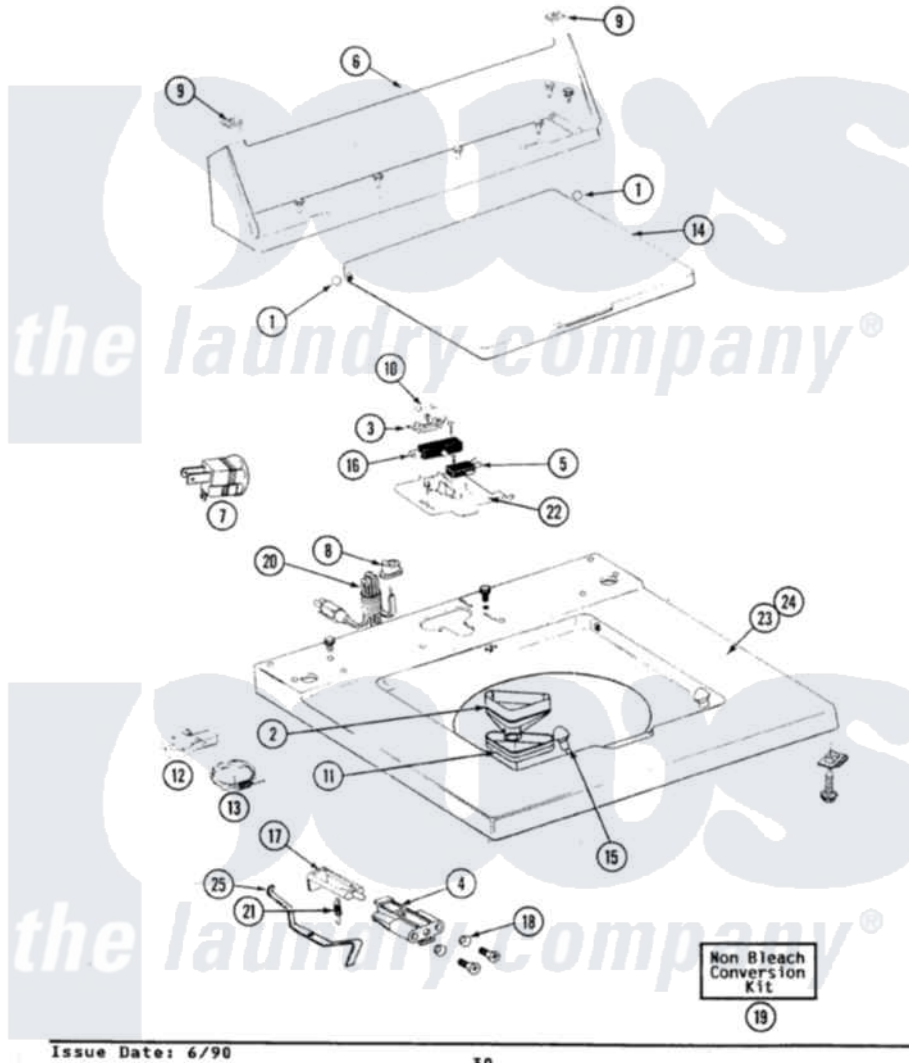

Maytag LAT8440ABL 05 - TOP

SECTION: TOP COVER, CONSOLE & LID SWITCH
 MODEL: ALL MODELS

Issue Date: 6/90

30

Maytag [Residential Maytag LAT8440ABL Washer Parts](#) Parts Diagram 05 - TOP
 Click on the part number to view part

Item	Original Part Number	Replaced By	Status	Part Description
1	211726			Hinge, Ball Lid
2	215578			Bleach Inlet Almond
3	207167			Block, Fuse
"	215705	Y311711		Screw, Fuse Block
4	910182	25-7809		Screw, No.6-20 1/2 Flthd Torx
"	214279	204968		Plunger And Bracket Assembly--W
5	207166			Switch, Check
"	22001352			Screw, Check Switch
6	205635L		Not Available	CONSOLE (ALM)
"	211294	90767		Screw, 8A X 3/8 HeX Washer Head Tapping
"	Y313559			Screw
7	Y201808			Converter
8	211881			Grommet, Cord Part Not Used-Gas Models Only
9	215075			Fastener, Control Panel To Console

10	207168	22001682	Switch Assembly, Lid W/4amp Fuse
11	214436		Gasket
12	301548		Clamp, Ground Wire
13	311155		Ground Wire And Clamp
14	216073L	Not Available	(ALMOND)----NA
15	212716		Bumper, Lid
16	205415	279347	Switch-Lid
"	213501		Screw, No.6-20 X 1-1/8 Inch
17	215700	Not Available	LID SWITCH PLUNGER
18	211500		Washer, Bracket To Top Cover
19	205997		Non-Bleach Conversion Kit
20	204590		Cord, Power
"	210186	3370225	Screw
21	213720		Spring, Lid Switch
22	207159	489355	Screw, 8 X 1/2
"	Y215699	22001678	Bracket, Switch And Fuse
23	210186	3370225	Screw
"	204445		Screw And Fastener Assembly
"	207170L		Top Cover Assembly ALM----NA
24	210186	3370225	Screw
"	204445		Screw And Fastener Assembly
25	215704		Lever, Unbalance