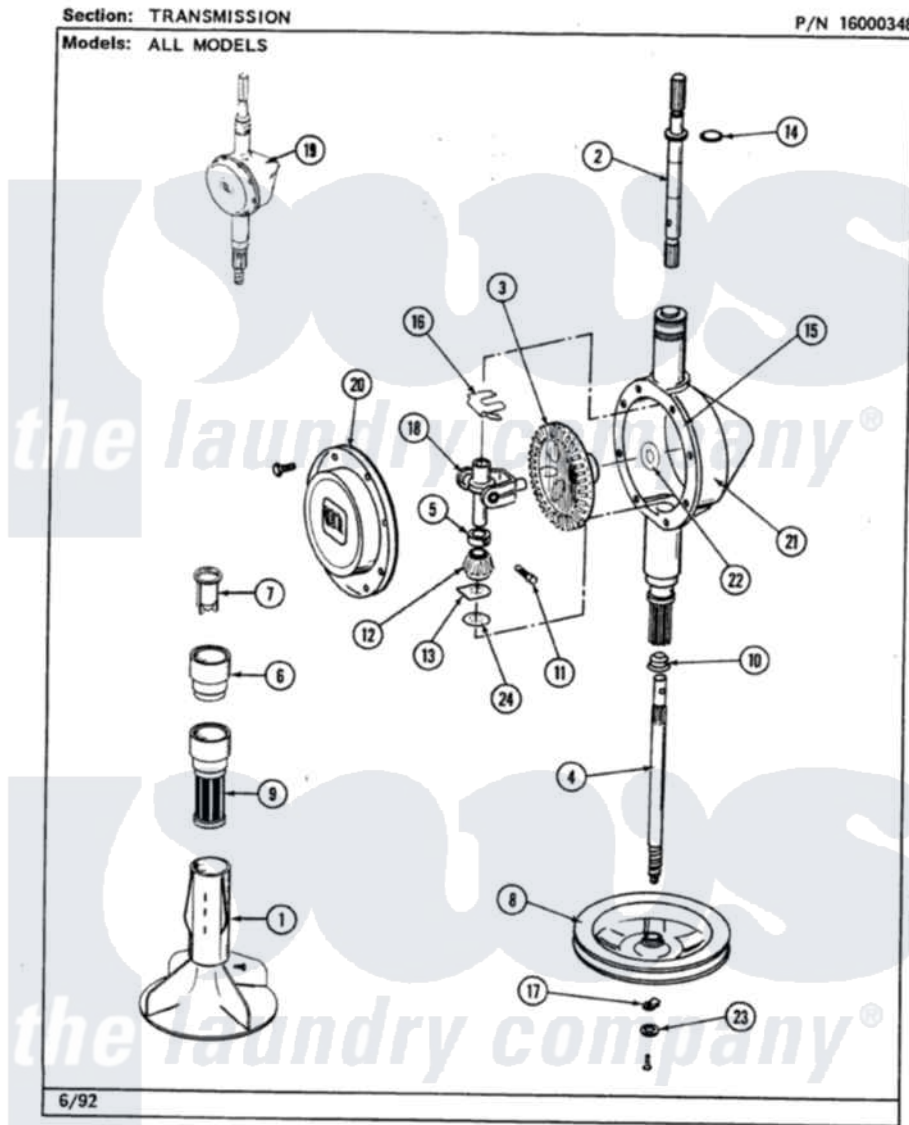

# Maytag LAT8440ABL 06 - TRANSMISSION

36

Maytag Residential Maytag LAT8440ABL Washer Parts Parts Diagram 06 - TRANSMISSION  
 Click on the part number to view part

Item	Original Part Number	Replaced By	Status	Part Description
1	<a href="#">207538</a>			Agitator W/Lock Screw
"	206478		Not Available	SCREW & WASHER FOR AGITATOR
2	207153	<a href="#">6-2097820</a>		Kit- Shaft
3	206713	<a href="#">6-2067130</a>		Gear- Beve
4	215411	<a href="#">12001451</a>		Ctr Shaft W/Collar Andkeeper-Sha
5	215415		Not Available	COLLAR, LOWER
7	<a href="#">215733</a>			Dispensing Cup
8	211059	<a href="#">6-2301530</a>		Pulley
9	<a href="#">Y207427</a>			Lint Filter Shallow
10	206602	<a href="#">207843</a>		Lip Seal Repair Kit
11	<a href="#">Y206629</a>			Pin, Collar
12	215401	<a href="#">W10221114</a>		Pinion
13	<a href="#">215395</a>			Plate, Clutch
14	<a href="#">210690</a>			Seal, Rubber
15	Y058700	<a href="#">675652</a>		Adhesive

16	<a href="#">215581</a>		Spring, Agitator Shaft
17	211375	<a href="#">681582</a>	Screw
"	<a href="#">211089</a>		Lug, Stop Pulley
18	206685	<a href="#">6-2066850</a>	Yoke
19	206708	<a href="#">6-2097790</a>	Transmison
20	<a href="#">206628</a>		Cover, Transmission
"	215417	Not Available	SCREW, TRANSMISSION COVER
21	206625	<a href="#">6-2097790</a>	Transmison
22	<a href="#">215394</a>		Washer, Bevel Gear
23	211090	<a href="#">22003555</a>	Washer, Stop Lug
24	211483	<a href="#">6-2114830</a>	Washer- SP