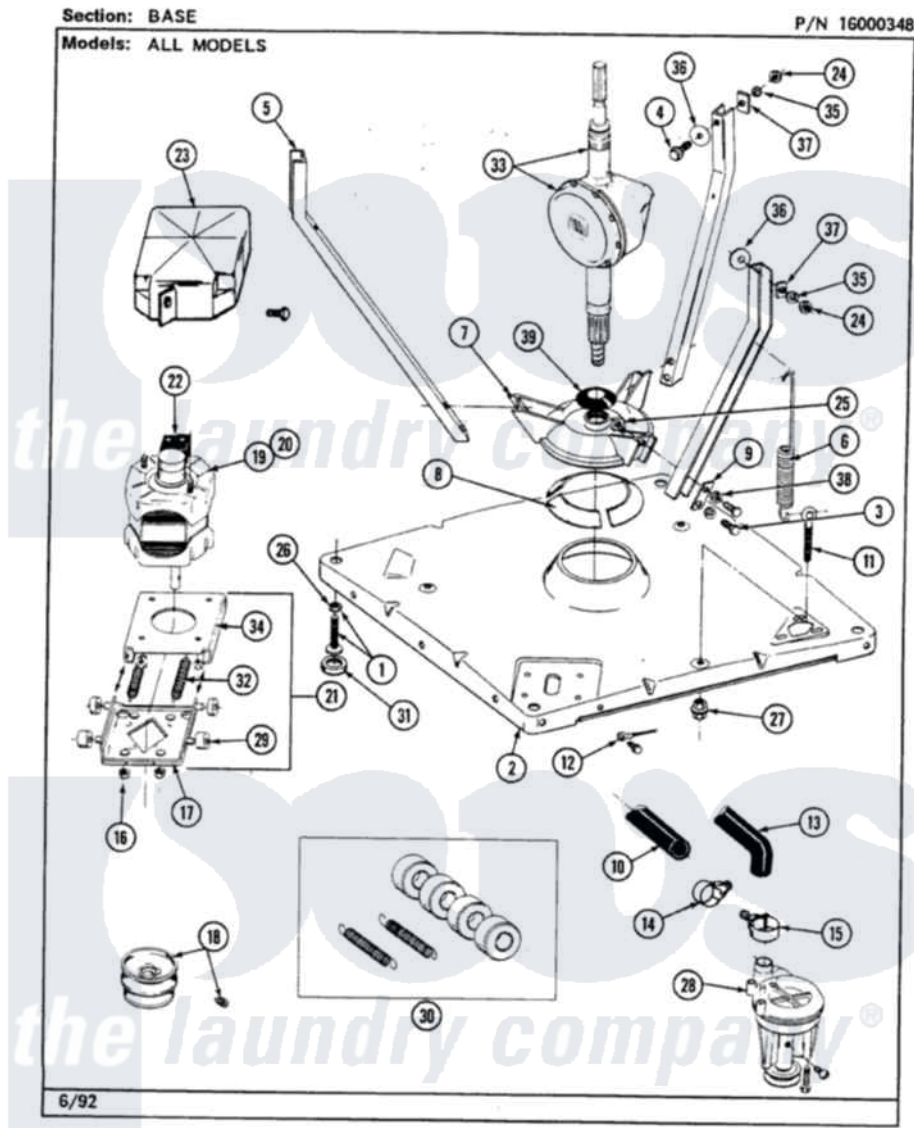

Maytag LAT8440ABW 01 - BASE

38

Maytag [Residential Maytag LAT8440ABW Washer Parts](#) Parts Diagram 01 - BASE
 Click on the part number to view part

Item	Original Part Number	Replaced By	Status	Part Description
1	Y302699	22003428		Leg, Adjustable
2	203274			Base With Damper Pads
3	Y015627			Screw- Hex
4	205254	W10175938		Bolt
"	200744	W10175939		Bolt
5	213100		Not Available	PART NOT USED
6	213054			Centering Spring - 3 Used
7	203725			Damper W/Bolt And Clip
8	203956			Damper Pad Kit
9	213073			Washer, Double Brace
10	214767	22001448		Hose, Pump
11	213120	216416		Bolt, Eye/Centering Spring
12	210186	3370225		Screw
"	204807			Ground Wire, Supp. Plte To Top Cover
13	Y212989			Hose, Outer Tub To Pump
14	200461	285655		Clamp, Hose

15	202574	3367052	Clamp, Hose
16	Y311426	3400029	Nut, Adapter Plate
17	205908		Motor Mount Assembly
18	200816	6-2008160	Pulley- MO
"	Y053241		Set Screw, Motor Pulley
20	201807	12002353	Motor-Drve
21	205999		Motor Mount Assembly
22	205134	Not Available	MOTOR EXTERNAL START SWITCH
"	205131		Switch, Motor External Start
"	205133	Not Available	(PROD. IDNo. 2-1664-8 & 2-5463)
"	206504		Motor External Start Switch
"	206505	Not Available	PROD. No.201664-15, & No.205463-3.
"	205132	Not Available	SWITCH, MOTOR EXTERNAL START No.201664-14,205463-4 & 201800-4
23	213121	3400111	Screw, 12-14 X 5/8
"	215098		Shield, Motor
24	Y052734		Nut, Carrage Bolts And Bracket
25	Y052785		Nut, Brace To Damper
26	210385		Lock Nut For Adjustable Leg
27	211949		Nut, Adjustment Eyebolt
28	202203	6-2022030	Pump As Pa
"	211880		Screw, HeX Head No.10 X 1/2 Inc
"	Y015408	22003235	Screw, Bearing Insert
29	204998	205000	Roller And Spring Kit 4+Spr
30	205000		Roller And Spring Kit 4+Spr
31	210684		Foot, Adjustable Leg
32	202718		Springs, Tension
33	206708	6-2097790	Transmison
34	214956		Motor Mount Assembly
35	Y054867		Washer, Lock
36	211100		Washer, Outer Tub
37	212979	Not Available	WASHER, TUB BRACE
38	911852	486009	Lockwasher
39	211028	22001586	Deflector, Water