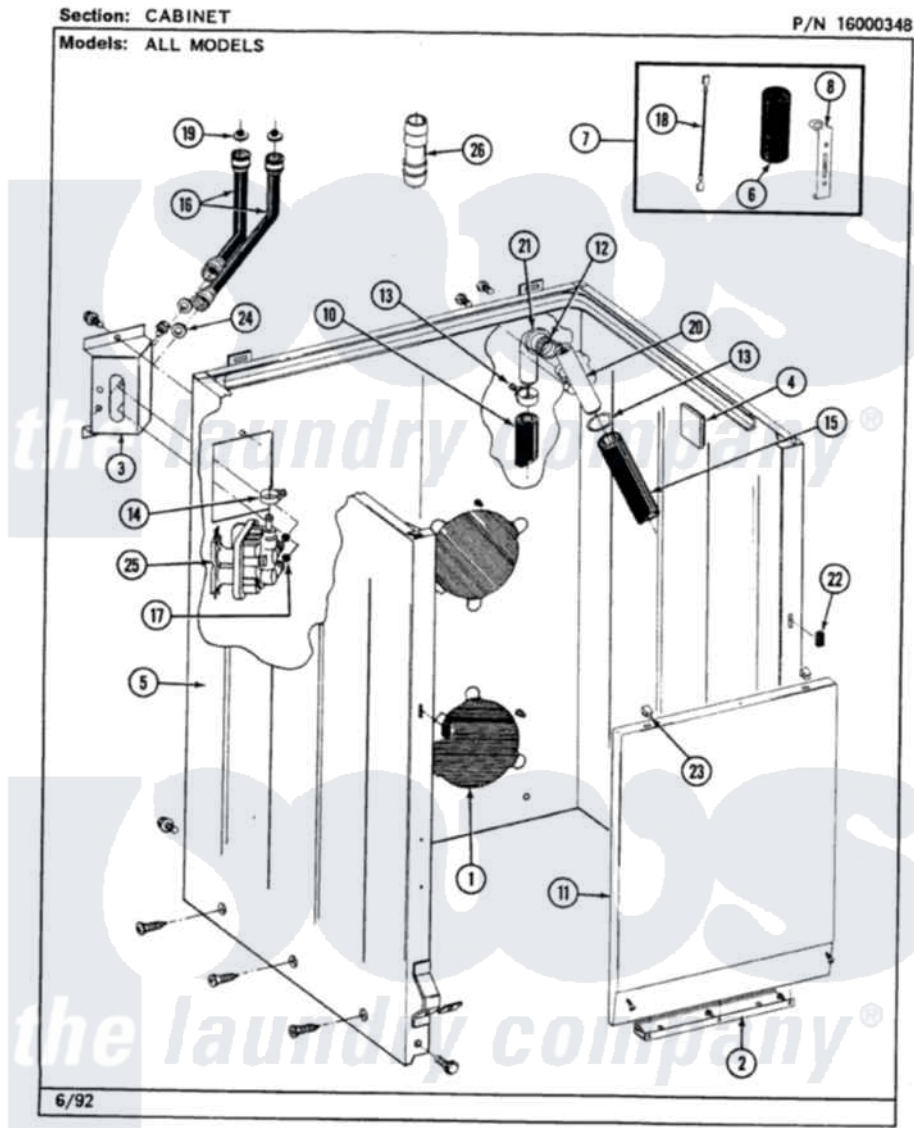

# Maytag LAT8440ABW 02 - CABINET

30

Maytag [Residential Maytag LAT8440ABW Washer Parts](#) Parts Diagram 02 - CABINET  
 Click on the part number to view part

Item	Original Part Number	Replaced By	Status	Part Description
1	211878		Not Available	PLATE, ACCESS
"	211294	<a href="#">90767</a>		Screw, 8A X 3/8 HeX Washer Head Tapping
2	<a href="#">213846</a>			Guard, Belt
"	211294	<a href="#">90767</a>		Screw, 8A X 3/8 HeX Washer Head Tapping
3	212276	<a href="#">W10116760</a>		Screw
"	214812	<a href="#">22002361</a>		Bracket, Water Valve
4	<a href="#">215058</a>			Pad, Cabinet Bumper
5	203319	<a href="#">22203319</a>		Cabinet
"	<a href="#">204439</a>			Screw And Fstner Assembly
"	213122	<a href="#">27001200</a>		Screw
"	213121	<a href="#">3400111</a>		Screw, 12-14 X 5/8
"	<a href="#">213007</a>			Xfor Cabinet See Cabinet, Back
6	<a href="#">Y200832</a>			Capacitor
7	<a href="#">206103</a>			Capacitor Kit