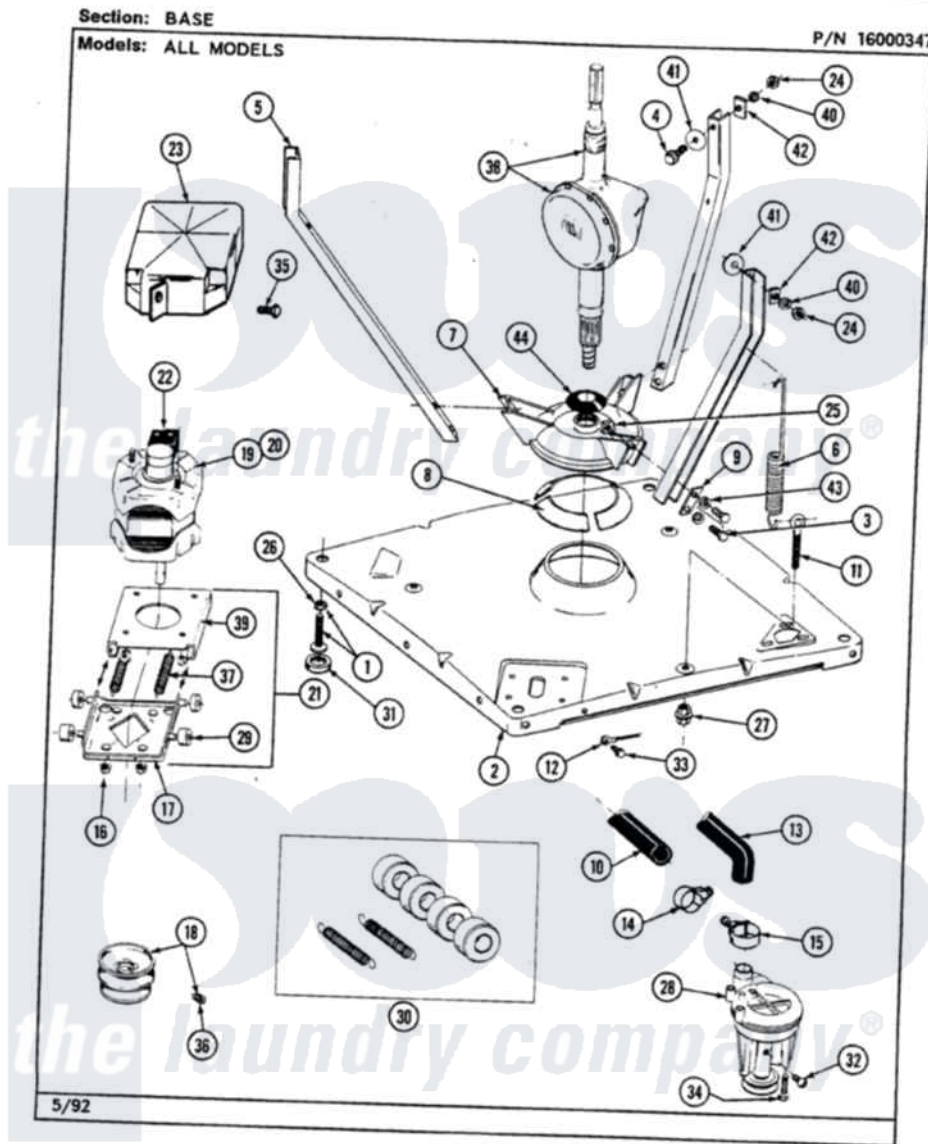

Maytag LAT8500AAL 01 - BASE

44

Maytag Residential Maytag LAT8500AAL Washer Parts Parts Diagram 01 - BASE
 Click on the part number to view part

Item	Original Part Number	Replaced By	Status	Part Description
1	Y302699	22003428		Leg, Adjustable
2	203274			Base With Damper Pads
3	Y015627			Screw- Hex
4	205254	W10175938		Bolt
"	200744	W10175939		Bolt
5	213053			Brace, Tub Part Not Used
6	213054			Centering Spring - 3 Used
7	203725			Damper W/Bolt And Clip
8	203956			Damper Pad Kit
9	213073			Washer, Double Brace
10	214767	22001448		Hose, Pump
11	213120	216416		Bolt, Eye/Centering Spring
12	204807			Ground Wire, Supp. Plte To Top Cover
13	213045			Hose, Outer Tub Part Not Used
14	200461	285655		Clamp, Hose