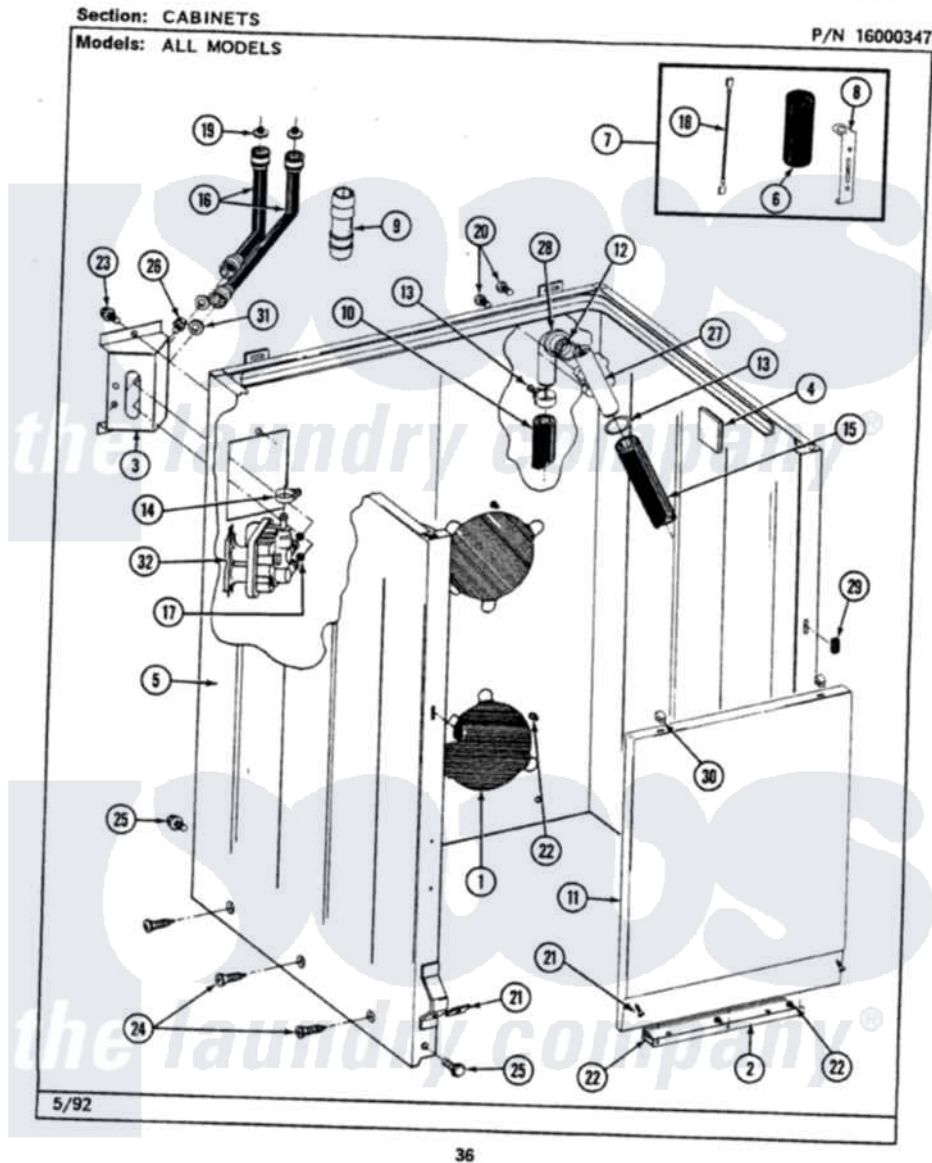

Maytag LAT8500AAL 02 - CABINET

Maytag Residential Maytag LAT8500AAL Washer Parts Parts Diagram 02 - CABINET
Click on the part number to view part

Item	Original Part Number	Replaced By	Status	Part Description
1	211878		Not Available	PLATE, ACCESS
2	213846			Guard, Belt
3	214812	22002361		Bracket, Water Valve
4	215058			Pad, Cabinet Bumper
5	203319L		Not Available	(ALMOND)
6	Y200832			Capacitor
7	206103			Capacitor Kit
8	211149			Clip, Capacitor
9	Y216015			Coupling, Hose
10	Y059149			(7/8" I.D. CARTON OF 50 FT.)
"	216017			Hose, Drain
11	212998L		Not Available	FRONT PANEL-ALMOND
12	214765			Gasket, Siphon Break
13	200908	285655		Clamp, Hose
14	201575			Clamp, Hose
15	214767	22001448		Hose, Pump

16	202860		Inlet Hose Assembly
17	214337	96160	Screen
18	203237		No.17 Wire With Terminal
19	200961	12001413	Strainer And Washer Kit
20	Y014874		Screw, Idler Arm And Sleeve
21	204439		Screw And Fstner Assembly
22	211294	90767	Screw, 8A X 3/8 HeX Washer Head Tapping
23	212276	W10116760	Screw
24	213007		Xfor Cabinet See Cabinet, Back
25	213121	3400111	Screw, 12-14 X 5/8
"	213122	27001200	Screw
26	Y313561		Screw---NA
27	206638		Siphon Break
28	Y216016	W10116738	Elbow
29	214376	22002331	Spacer, Front Panel
30	212982	22001650	Fastener, Spring
31	Y013783		Washer, Inlet Hose
32	205613		Water Valve