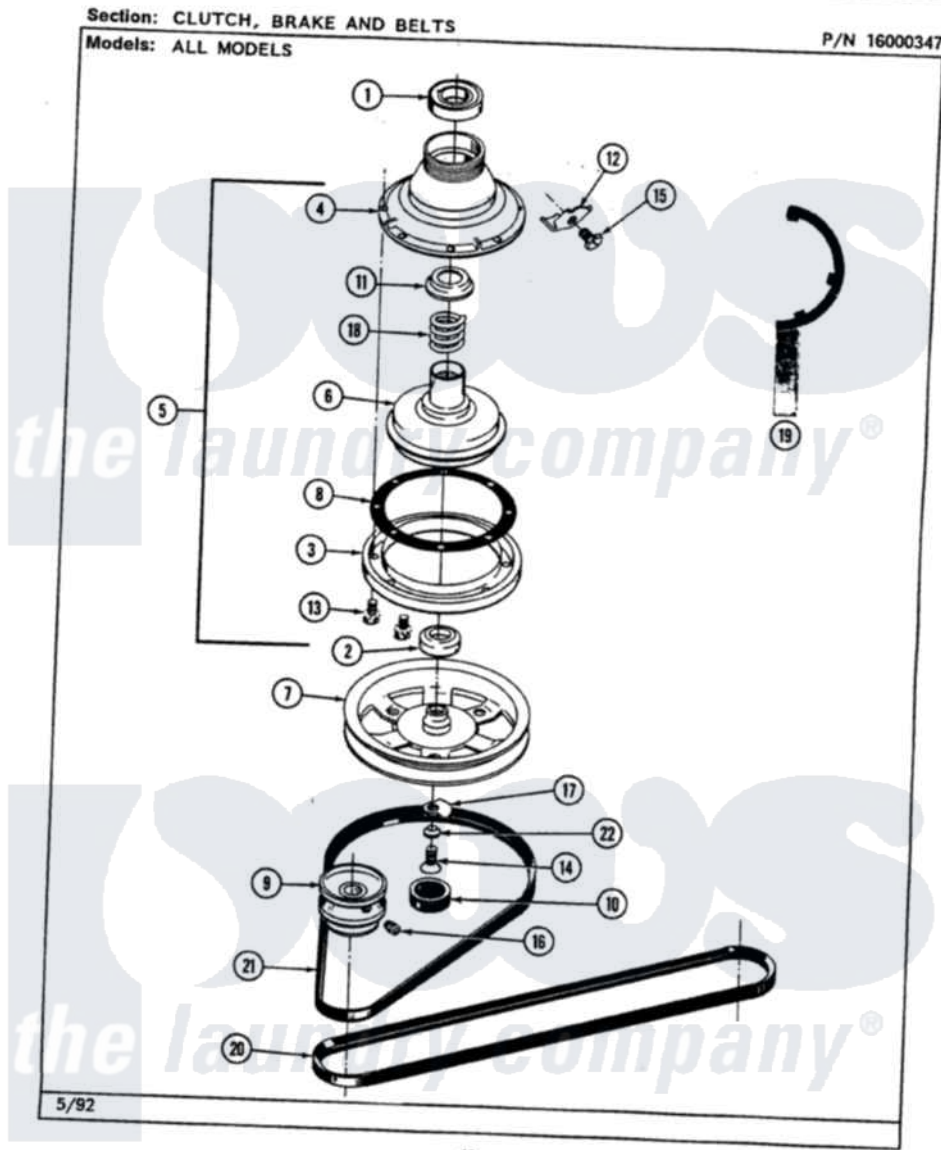

Maytag LAT8500AAL 03 - CLUTCH, BRAKE & BELTS

Maytag [Residential Maytag LAT8500AAL Washer Parts](#) Parts Diagram 03 - CLUTCH, BRAKE & BELTS
Click on the part number to view part

Item	Original Part Number	Replaced By	Status	Part Description
1	Y200720	22003441		Bearing, Rear
2	200835			Bearing, Brake Rotor
3	211043	6-2011900		Brake Asse
4	211045	6-2011900		Brake Asse
5	201190	6-2011900		Brake Asse
6	201126	6-2011900		Brake Asse
7	211059	6-2301530		Pulley
8	211042	6-2011900		Brake Asse
9	200816	6-2008160		Pulley- MO
10	211038		Not Available	CAP, OIL RETAINER
11	211039	6-2011900		Brake Asse
12	213325			Clip, Retaining
13	211000			SCREW, BRAKE DRUM (HEX HEAD)
14	211375	681582		Screw
15	213326			Bolt, Sems Retaining Clip
16	Y053241			Set Screw, Motor Pulley

17	211089		Lug, Stop Pulley
18	211041	6-2011900	Brake Asse
19	Y038315	038315	Tool
20	211124		Part Not Used
21	211125		V Belt, Drive Pulley
22	211090	22003555	Washer, Stop Lug