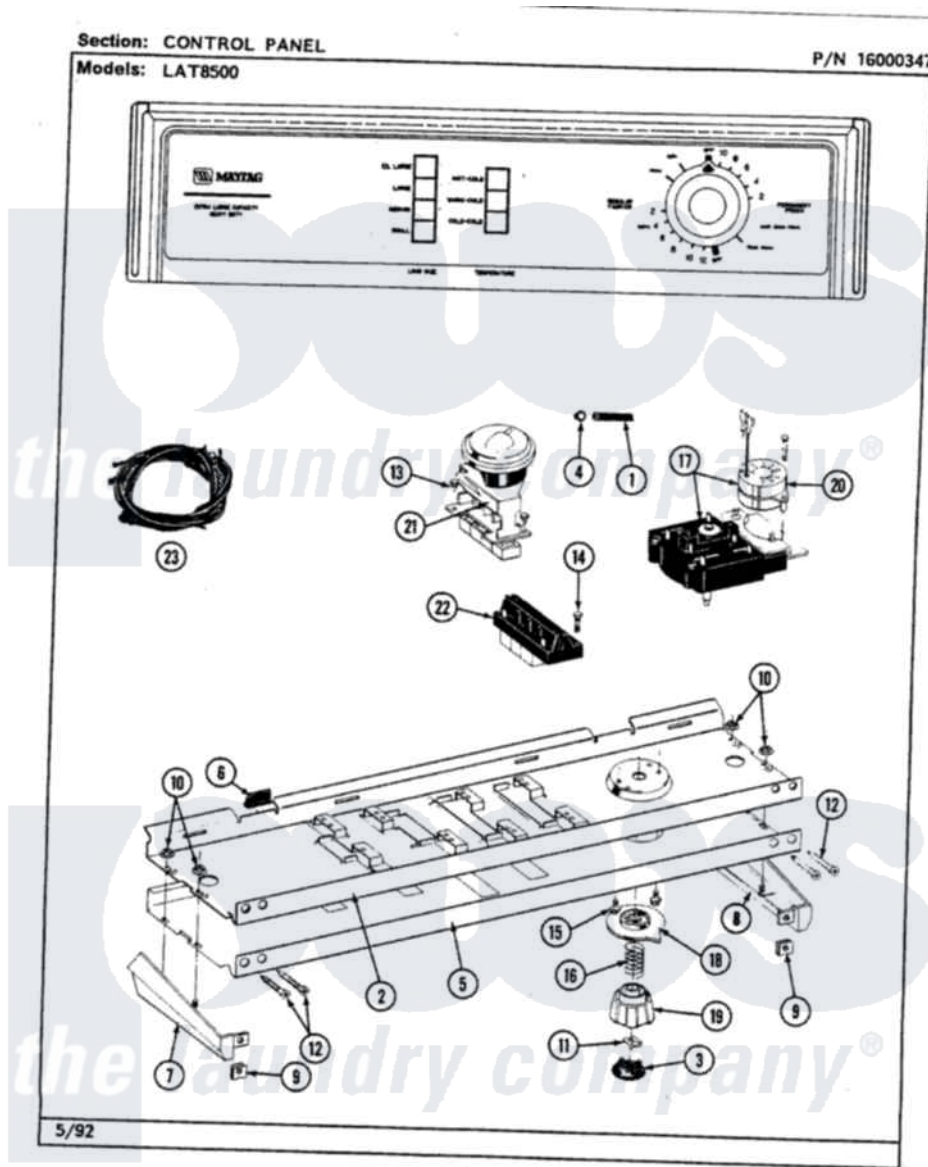

# Maytag LAT8500AAL 04 - CONTROL PANEL

8

Maytag [Residential Maytag LAT8500AAL Washer Parts](#) Parts Diagram 04 - CONTROL PANEL  
Click on the part number to view part

Item	Original Part Number	Replaced By	Status	Part Description
1	212942	<a href="#">22001619</a>		Tube, Water Level Switch
2	<a href="#">214818</a>			Back Up Plate
3	215821		Not Available	CAP, KNOB
4	410296	<a href="#">596669</a>		Clamp, Manifold
5	207604		Not Available	CONTROL PANEL
6	<a href="#">214897</a>			Pad, Control Panel
7	207215		Not Available	END CAP LH
8	207216		Not Available	END CAP RH
9	<a href="#">214894</a>			Fastener, End Cap
10	<a href="#">214872</a>			Palnut, End Cap Note: Nut, Lamp Holder
11	<a href="#">211605</a>			Bezel, Timer Dial
12	<a href="#">210932</a>			Screw, No.8 X 9/16 Ctsk Note: Screw, Inlet Duct
13	211168	<a href="#">W10139210</a>		Screw, 8-18 X 5/16
14	213117	<a href="#">67006908</a>		Screw, Ice Rack
15	213966	<a href="#">3400014</a>		Screw

16	<a href="#">211065</a>		Spring, Index Wheel
17	<a href="#">207379</a>		Timer
18	215827	Not Available	TIMER DIAL SKIRT
19	<a href="#">215828</a>		Knob, Timer
20	205033	<a href="#">22205033</a>	Motor- Tim
21	<a href="#">207361</a>		4 Level Pressure Switch
22	207368	Not Available	TEMP CONTROL SWITCH - 3 BUTTON
23	<a href="#">207383</a>		Wire Harness