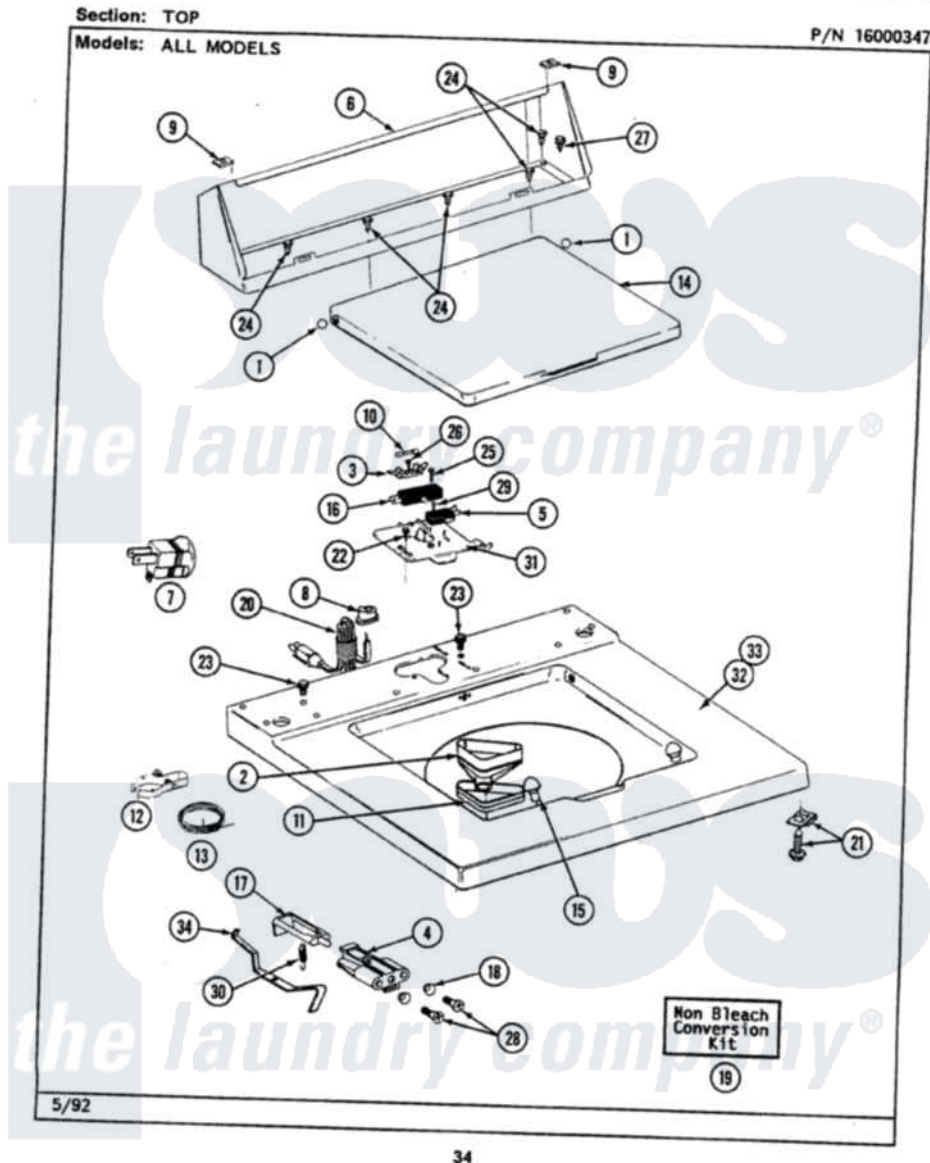

Maytag LAT8500AAL 05 - TOP

Maytag [Residential Maytag LAT8500AAL Washer Parts](#) Parts Diagram 05 - TOP
 Click on the part number to view part

Item	Original Part Number	Replaced By	Status	Part Description
1	211726			Hinge, Ball Lid
2	215578			Bleach Inlet Almond
3	207167			Block, Fuse
4	214279	204968		Plunger And Bracket Assembly--W
5	207166			Switch, Check
6	205635L		Not Available	CONSOLE (ALM)
7	Y201808			Converter
8	211881			Grommet, Cord Part Not Used-Gas Models Only
9	215075			Fastener, Control Panel To Console
10	207168	22001682		Switch Assembly, Lid W/4amp Fuse
11	214436			Gasket
12	301548			Clamp, Ground Wire
13	311155			Ground Wire And Clamp
14	216073L		Not Available	(ALMOND)---NA

15	212716		Bumper, Lid
16	205415	279347	Switch-Lid
17	215700		Not Available
18	211500		LID SWITCH PLUNGER
19	205997		Washer, Bracket To Top Cover
20	204590		Non-Bleach Conversion Kit
21	204445		Cord, Power
22	207159	489355	Screw And Fastener Assembly
23	210186	3370225	Screw, 8 X 1/2
24	211294	90767	Screw
25	213501		Screw, 8A X 3/8 HeX Washer Head Tapping
26	215705	Y311711	Screw, No.6-20 X 1-1/8 Inch
27	Y313559		Screw, Fuse Block
28	910182	25-7809	Screw
29	912012	3400409	Screw, No.6-20 1/2 Flthd Torx
30	213720		Screw
31	Y215699	22001678	Spring, Lid Switch
32	207170L		Bracket, Switch And Fuse
34	215704		Top Cover Assembly ALM----NA
			Lever, Unbalance