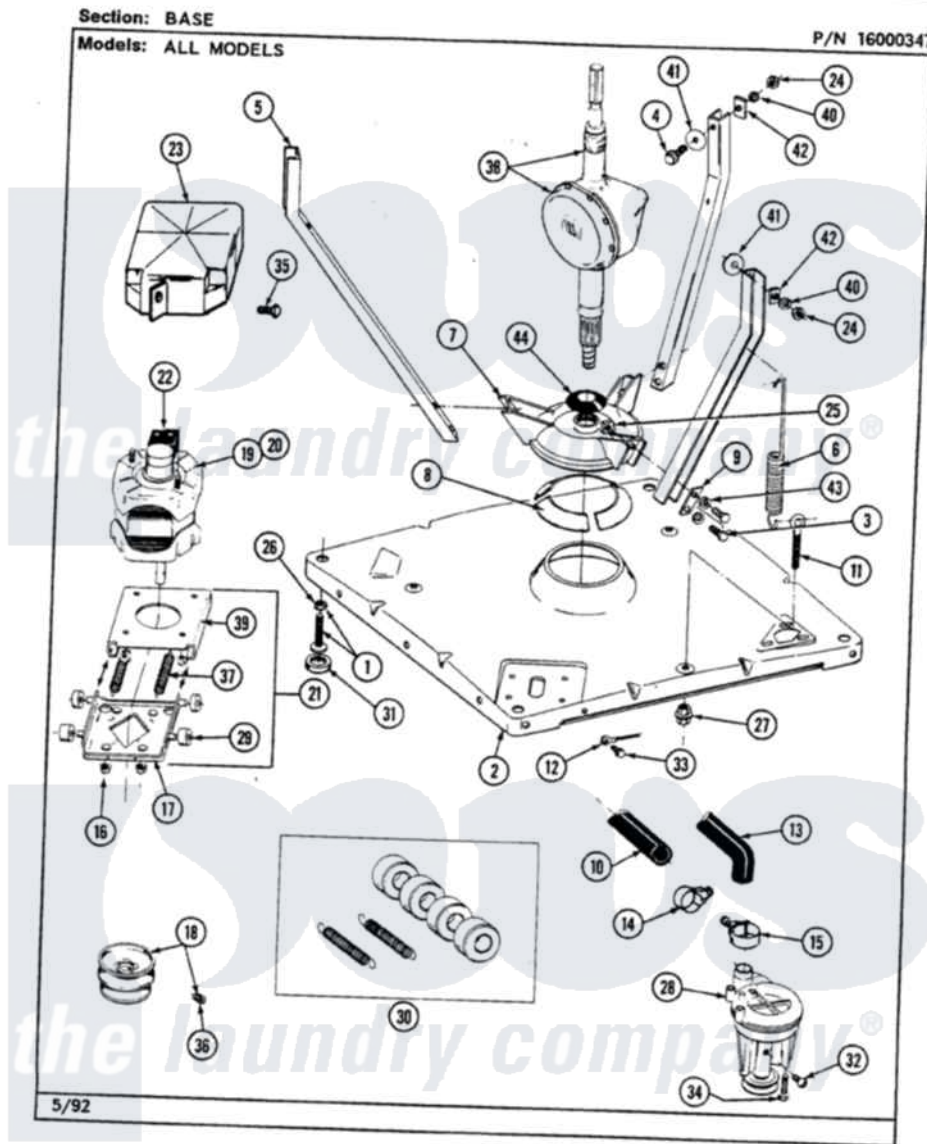

# Maytag LAT8500AAW 01 - BASE

44

Maytag [Residential Maytag LAT8500AAW Washer Parts](#) Parts Diagram 01 - BASE  
 Click on the part number to view part

Item	Original Part Number	Replaced By	Status	Part Description
1	Y302699	<a href="#">22003428</a>		Leg, Adjustable
2	<a href="#">203274</a>			Base With Damper Pads
3	<a href="#">Y015627</a>			Screw- Hex
4	205254	<a href="#">W10175938</a>		Bolt
"	200744	<a href="#">W10175939</a>		Bolt
5	<a href="#">213053</a>			Brace, Tub Part Not Used
6	<a href="#">213054</a>			Centering Spring - 3 Used
7	<a href="#">203725</a>			Damper W/Bolt And Clip
8	<a href="#">203956</a>			Damper Pad Kit
9	<a href="#">213073</a>			Washer, Double Brace
10	214767	<a href="#">22001448</a>		Hose, Pump
11	213120	<a href="#">216416</a>		Bolt, Eye/Centering Spring
12	<a href="#">204807</a>			Ground Wire, Supp. Plte To Top Cover
13	<a href="#">213045</a>			Hose, Outer Tub Part Not Used
14	200461	<a href="#">285655</a>		Clamp, Hose