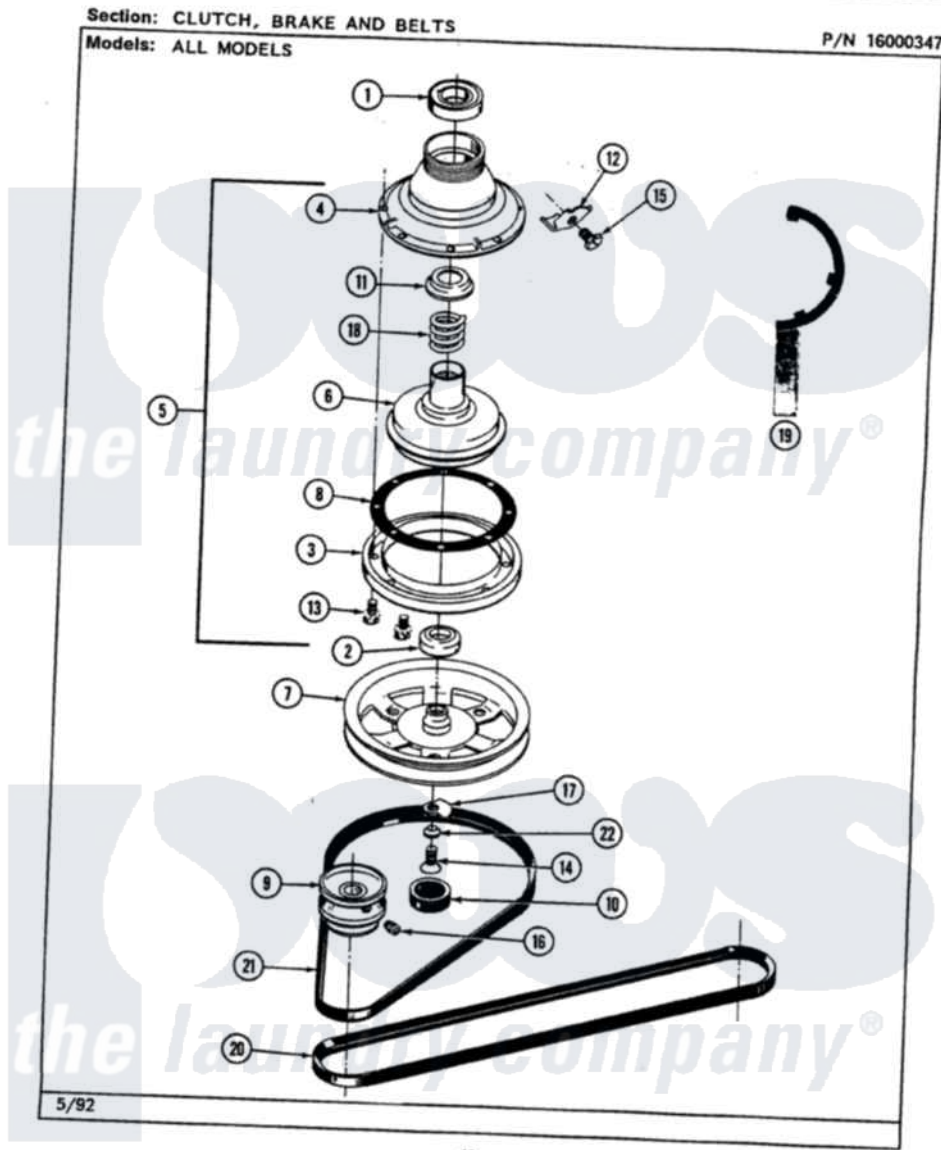

Maytag LAT8500AAW 03 - CLUTCH, BRAKE & BELTS

48

Maytag Residential Maytag LAT8500AAW Washer Parts Parts Diagram 03 - CLUTCH, BRAKE & BELTS
 Click on the part number to view part

Item	Original Part Number	Replaced By	Status	Part Description
1	Y200720	22003441		Bearing, Rear
2	200835			Bearing, Brake Rotor
3	211043	6-2011900		Brake Asse
4	211045	6-2011900		Brake Asse
5	201190	6-2011900		Brake Asse
6	201126	6-2011900		Brake Asse
7	211059	6-2301530		Pulley
8	211042	6-2011900		Brake Asse
9	200816	6-2008160		Pulley- MO
10	211038		Not Available	CAP, OIL RETAINER
11	211039	6-2011900		Brake Asse
12	213325			Clip, Retaining
13	211000			SCREW, BRAKE DRUM (HEX HEAD)
14	211375	681582		Screw
15	213326			Bolt, Sems Retaining Clip
16	Y053241			Set Screw, Motor Pulley

17	211089		Lug, Stop Pulley
18	211041	6-2011900	Brake Asse
19	Y038315	038315	Tool
20	211124		Part Not Used
21	211125		V Belt, Drive Pulley
22	211090	22003555	Washer, Stop Lug