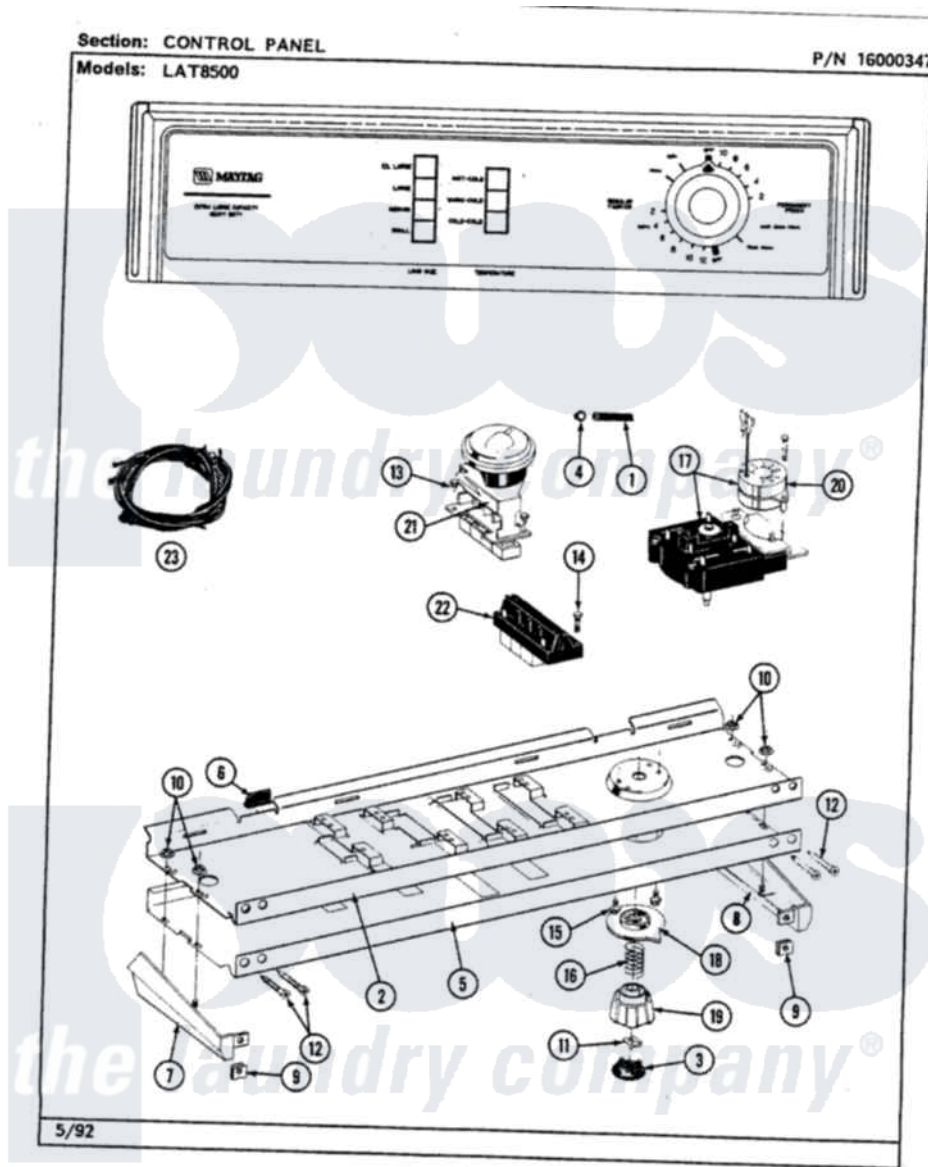

Maytag LAT8500AAW 04 - CONTROL PANEL

8

Maytag [Residential Maytag LAT8500AAW Washer Parts](#) Parts Diagram 04 - CONTROL PANEL
 Click on the part number to view part

Item	Original Part Number	Replaced By	Status	Part Description
1	212942	22001619		Tube, Water Level Switch
2	214818			Back Up Plate
3	215821		Not Available	CAP, KNOB
4	410296	596669		Clamp, Manifold
5	207604		Not Available	CONTROL PANEL
6	214897			Pad, Control Panel
7	207215		Not Available	END CAP LH
8	207216		Not Available	END CAP RH
9	214894			Fastener, End Cap
10	214872			Palnut, End Cap Note: Nut, Lamp Holder
11	211605			Bezel, Timer Dial
12	210932			Screw, No.8 X 9/16 Ctsk Note: Screw, Inlet Duct
13	211168	W10139210		Screw, 8-18 X 5/16
14	213117	67006908		Screw, Ice Rack
15	213966	3400014		Screw

16	211065		Spring, Index Wheel
17	207379		Timer
18	215827	Not Available	TIMER DIAL SKIRT
19	215828		Knob, Timer
20	205033	22205033	Motor- Tim
21	207361		4 Level Pressure Switch
22	207368	Not Available	TEMP CONTROL SWITCH - 3 BUTTON
23	207383		Wire Harness