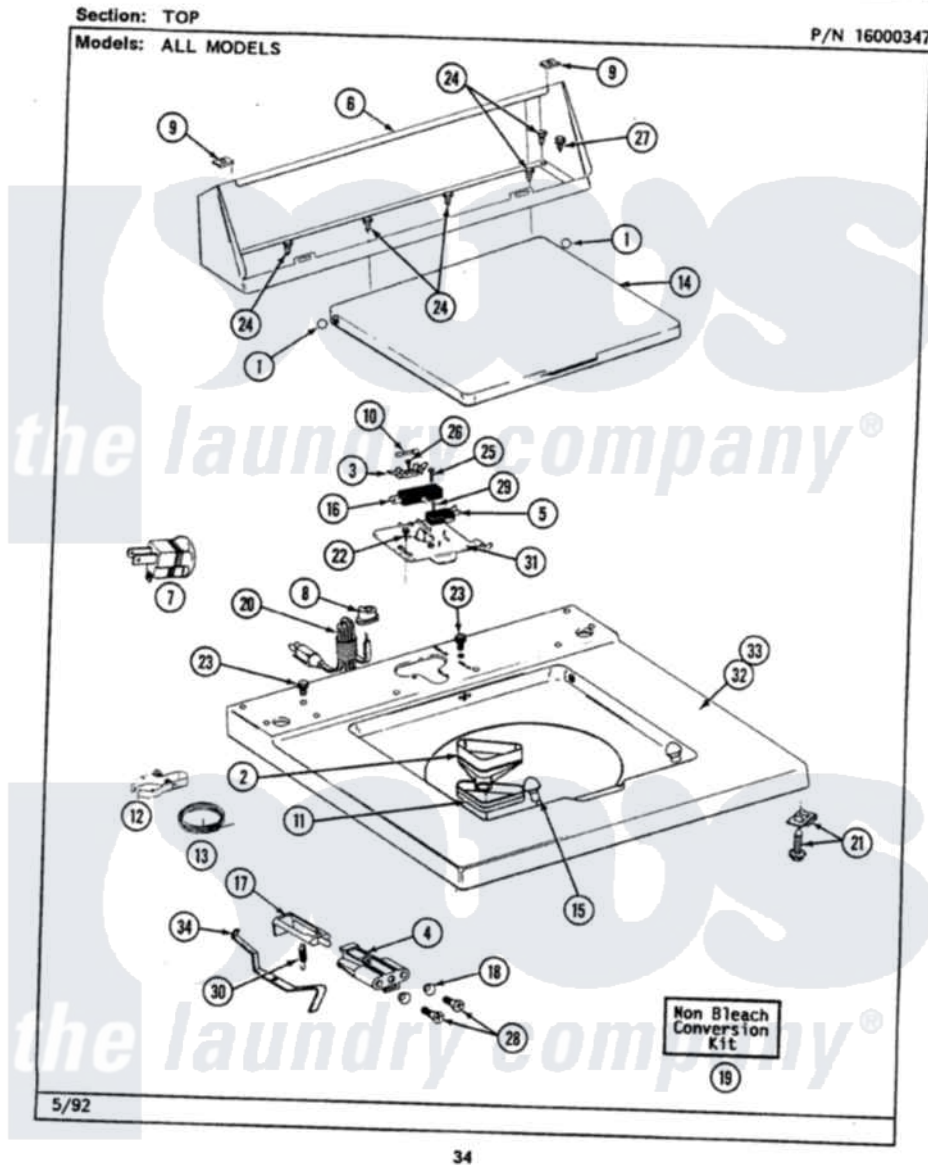

Maytag LAT8500AAW 05 - TOP

Maytag [Residential Maytag LAT8500AAW Washer Parts](#) Parts Diagram 05 - TOP
 Click on the part number to view part

Item	Original Part Number	Replaced By	Status	Part Description
1	211726			Hinge, Ball Lid
2	215577			Bleach Inlet White
3	207167			Block, Fuse
4	214279	204968		Plunger And Bracket Assembly--W
5	207166			Switch, Check
6	205635			Console
7	Y201808			Converter
8	211881			Grommet, Cord Part Not Used-Gas Models Only
9	215075			Fastener, Control Panel To Console
10	207168	22001682		Switch Assembly, Lid W/4amp Fuse
11	214436			Gasket
12	301548			Clamp, Ground Wire
13	311155			Ground Wire And Clamp
14	216073			LID (WHITE)

15	212716		Bumper, Lid
16	205415	279347	Switch-Lid
17	215700		Not Available
18	211500		LID SWITCH PLUNGER
19	205997		Washer, Bracket To Top Cover
20	204590		Non-Bleach Conversion Kit
21	204445		Cord, Power
22	207159	489355	Screw And Fastener Assembly
23	210186	3370225	Screw, 8 X 1/2
24	211294	90767	Screw
25	213501		Screw, 8A X 3/8 HeX Washer Head Tapping
26	215705	Y311711	Screw, No.6-20 X 1-1/8 Inch
27	Y313559		Screw, Fuse Block
28	910182	25-7809	Screw
29	912012	3400409	Screw, No.6-20 1/2 Flthd Torx
30	213720		Screw
31	Y215699	22001678	Spring, Lid Switch
32	207170		Bracket, Switch And Fuse
34	215704		Top Cover
			Lever, Unbalance