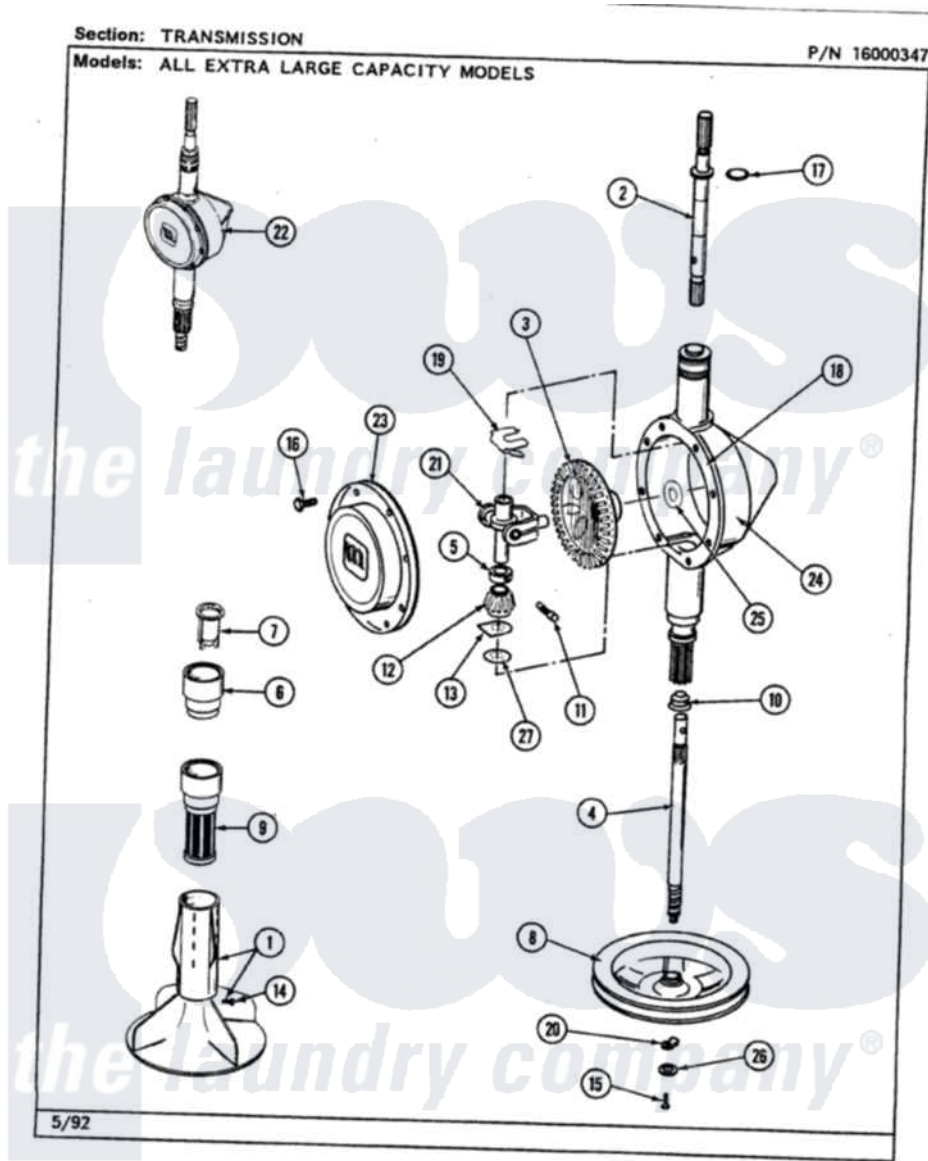

Maytag LAT8500AAW 06 - TRANSMISSION

42

Maytag [Residential Maytag LAT8500AAW Washer Parts](#) Parts Diagram 06 - TRANSMISSION
Click on the part number to view part

Item	Original Part Number	Replaced By	Status	Part Description
1	207228			Agitator W/Lock Screw
2	207153	6-2097820		Kit- Shaft
3	206713	6-2067130		Gear- Beve
4	215410	12001450		Ctr Shaft W/Collar Andkeeper- Dp
5	215415		Not Available	COLLAR, LOWER
7	215733			Dispensing Cup
8	211059	6-2301530		Pulley
9	207426			Lint Filter Deep
10	206602	207843		Lip Seal Repair Kit
11	Y206629			Pin, Collar
12	215401	W10221114		Pinion
13	215395			Plate, Clutch
14	206478		Not Available	SCREW & WASHER FOR AGITATOR
15	211375	681582		Screw
16	215417		Not Available	SCREW, TRANSMISSION

16	213417	Not Available	COVER
17	210690		Seal, Rubber
18	Y058700	675652	Adhesive
19	215581		Spring, Agitator Shaft
20	211089		Lug, Stop Pulley
21	206685	6-2066850	Yoke
22	206707	6-2097750	Trans Dee
23	206628		Cover, Transmission
24	206624	6-2097750	Trans Dee
25	215394		Washer, Bevel Gear
26	211090	22003555	Washer, Stop Lug
27	211483	6-2114830	Washer- SP