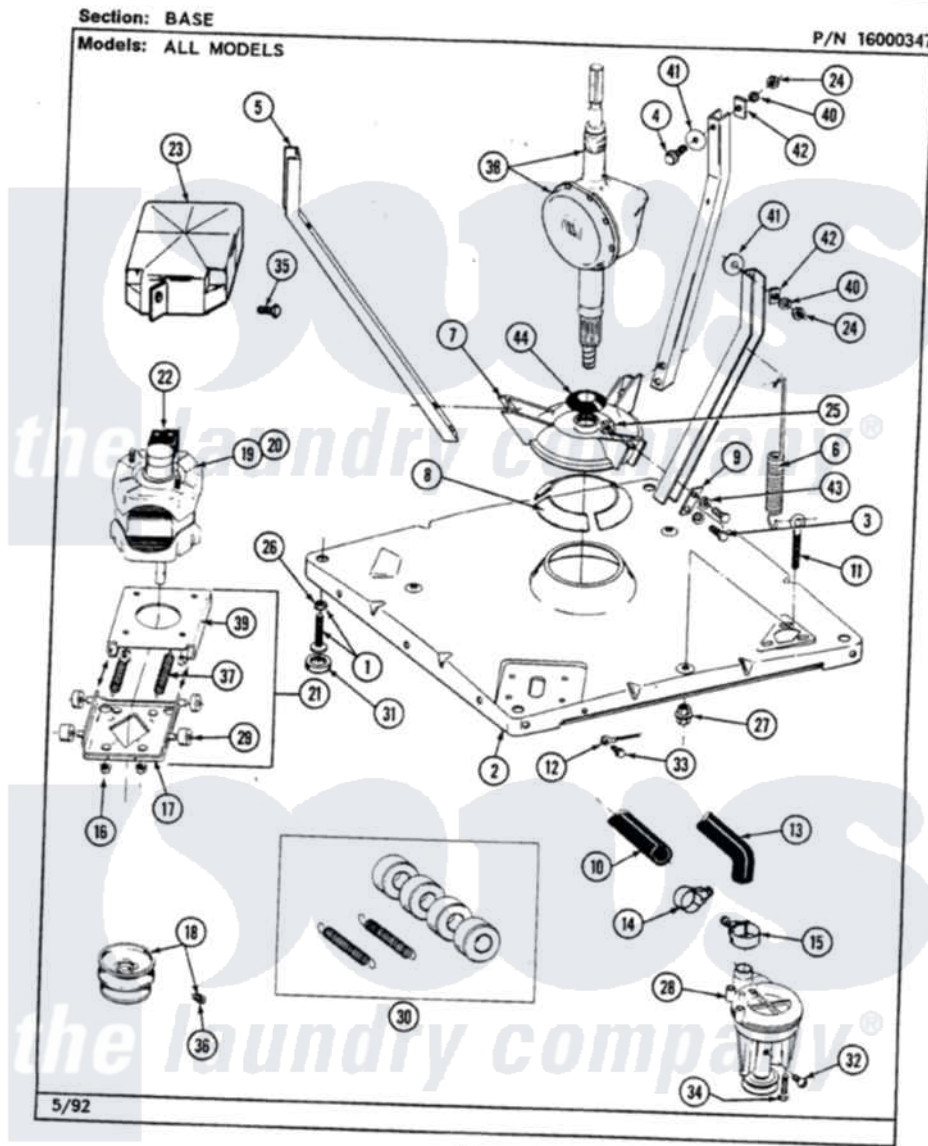

# Maytag LAT8500ABL 01 - BASE

44

Maytag Residential Maytag LAT8500ABL Washer Parts Parts Diagram 01 - BASE  
 Click on the part number to view part

Item	Original Part Number	Replaced By	Status	Part Description
1	Y302699	<a href="#">22003428</a>		Leg, Adjustable
2	<a href="#">203274</a>			Base With Damper Pads
3	<a href="#">Y015627</a>			Screw- Hex
4	205254	<a href="#">W10175938</a>		Bolt
"	200744	<a href="#">W10175939</a>		Bolt
5	<a href="#">213053</a>			Brace, Tub Part Not Used
6	<a href="#">213054</a>			Centering Spring - 3 Used
7	<a href="#">203725</a>			Damper W/Bolt And Clip
8	<a href="#">203956</a>			Damper Pad Kit
9	<a href="#">213073</a>			Washer, Double Brace
10	214767	<a href="#">22001448</a>		Hose, Pump
11	213120	<a href="#">216416</a>		Bolt, Eye/Centering Spring
12	<a href="#">204807</a>			Ground Wire, Supp. Plte To Top Cover
13	<a href="#">213045</a>			Hose, Outer Tub Part Not Used
14	200461	<a href="#">285655</a>		Clamp, Hose