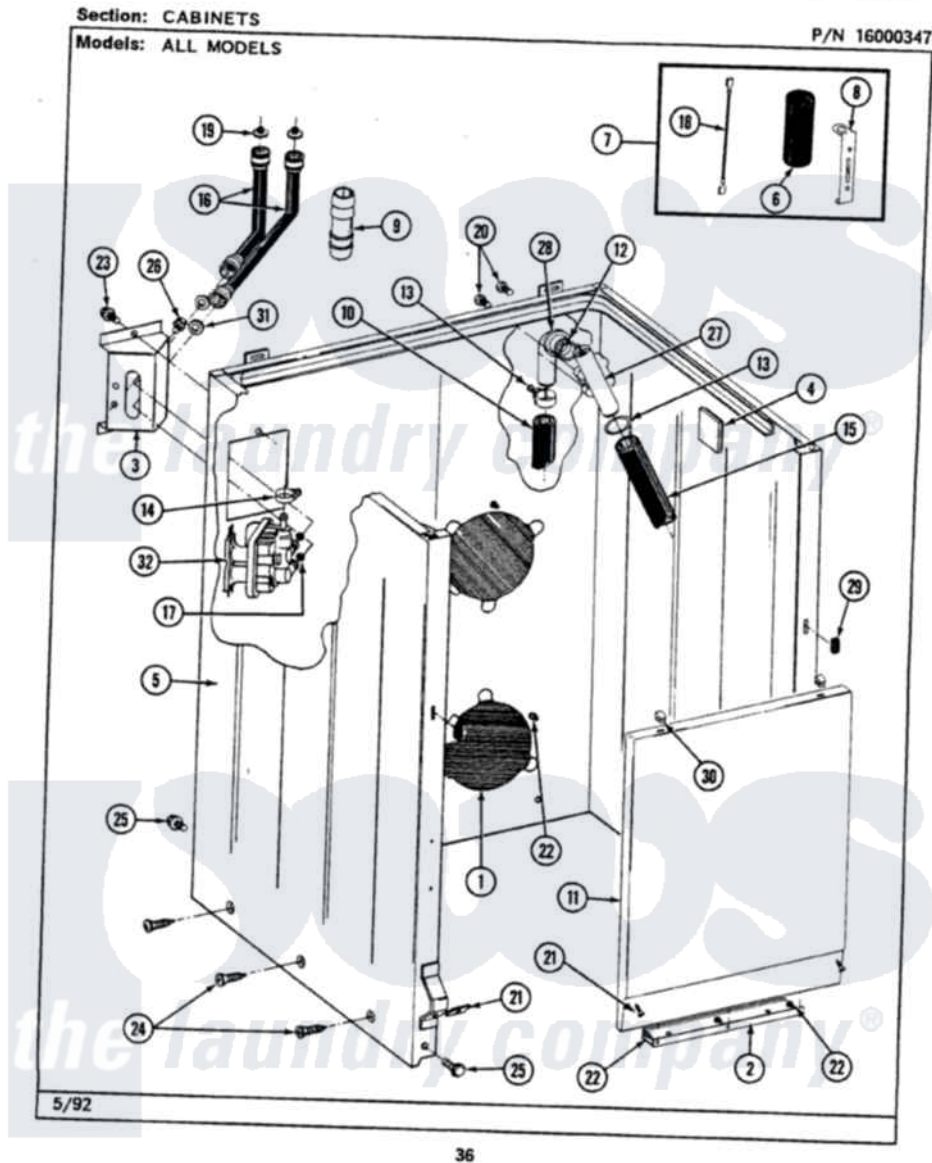

Maytag LAT8500ABL 02 - CABINET

Maytag Residential Maytag LAT8500ABL Washer Parts Parts Diagram 02 - CABINET
Click on the part number to view part

Item	Original Part Number	Replaced By	Status	Part Description
1	211878		Not Available	PLATE, ACCESS
2	213846			Guard, Belt
3	214812	22002361		Bracket, Water Valve
4	215058			Pad, Cabinet Bumper
5	203319L		Not Available	(ALMOND)
6	Y200832			Capacitor
7	206103			Capacitor Kit
8	211149			Clip, Capacitor
9	Y216015			Coupling, Hose
10	Y059149			(7/8" I.D. CARTON OF 50 FT.)
"	216017			Hose, Drain
11	212998L		Not Available	FRONT PANEL-ALMOND
12	214765			Gasket, Siphon Break
13	200908	285655		Clamp, Hose
14	201575			Clamp, Hose
15	214767	22001448		Hose, Pump

16	202860		Inlet Hose Assembly
17	214337	96160	Screen
18	203237		No.17 Wire With Terminal
19	200961	12001413	Strainer And Washer Kit
20	Y014874		Screw, Idler Arm And Sleeve
21	204439		Screw And Fstner Assembly
22	211294	90767	Screw, 8A X 3/8 HeX Washer Head Tapping
23	212276	W10116760	Screw
24	213007		Xfor Cabinet See Cabinet, Back
25	213121	3400111	Screw, 12-14 X 5/8
"	213122	27001200	Screw
26	Y313561		Screw---NA
27	206638		Siphon Break
28	Y216016	W10116738	Elbow
29	214376	22002331	Spacer, Front Panel
30	212982	22001650	Fastener, Spring
31	Y013783		Washer, Inlet Hose
32	205613		Water Valve