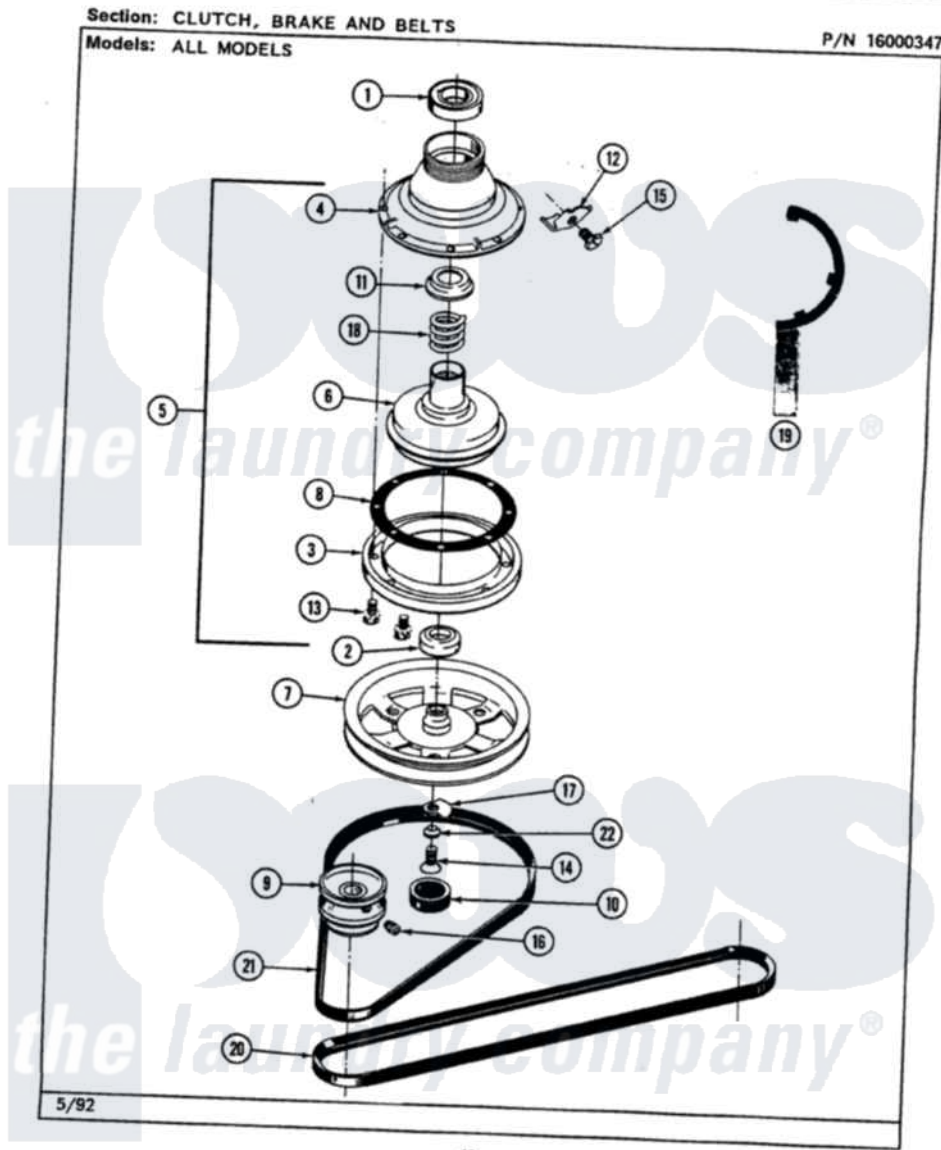

Maytag LAT8500ABL 03 - CLUTCH, BRAKE & BELTS

Maytag [Residential Maytag LAT8500ABL Washer Parts](#) Parts Diagram 03 - CLUTCH, BRAKE & BELTS
Click on the part number to view part

Item	Original Part Number	Replaced By	Status	Part Description
1	Y200720	22003441		Bearing, Rear
2	200835			Bearing, Brake Rotor
3	211043	6-2011900		Brake Asse
4	211045	6-2011900		Brake Asse
5	201190	6-2011900		Brake Asse
6	201126	6-2011900		Brake Asse
7	211059	6-2301530		Pulley
8	211042	6-2011900		Brake Asse
9	200816	6-2008160		Pulley- MO
10	211038		Not Available	CAP, OIL RETAINER
11	211039	6-2011900		Brake Asse
12	213325			Clip, Retaining
13	211000			SCREW, BRAKE DRUM (HEX HEAD)
14	211375	681582		Screw
15	213326			Bolt, Sems Retaining Clip
16	Y053241			Set Screw, Motor Pulley

17	211089		Lug, Stop Pulley
18	211041	6-2011900	Brake Asse
19	Y038315	038315	Tool
20	211124		Part Not Used
21	211125		V Belt, Drive Pulley
22	211090	22003555	Washer, Stop Lug