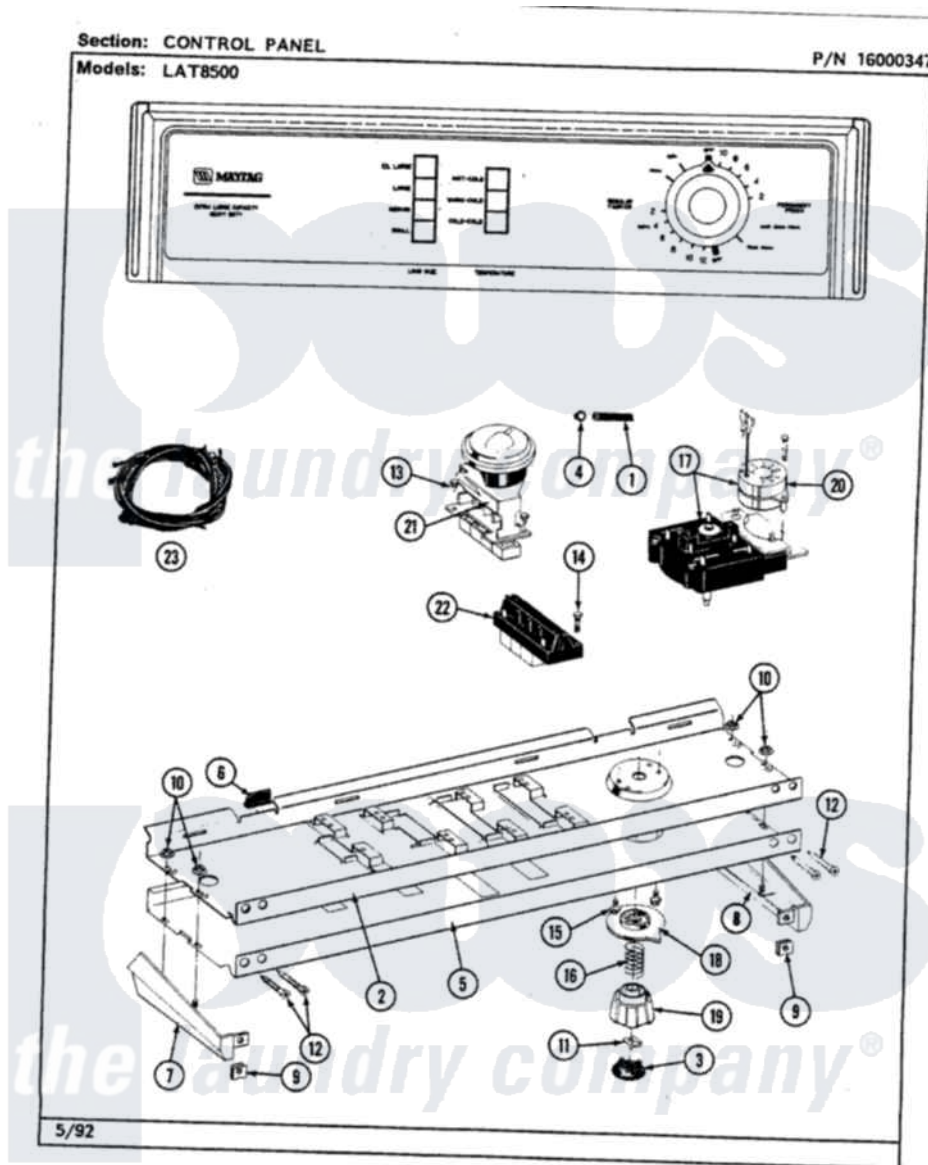

# Maytag LAT8500ABL 04 - CONTROL PANEL

Maytag [Residential Maytag LAT8500ABL Washer Parts](#) Parts Diagram 04 - CONTROL PANEL  
Click on the part number to view part

Item	Original Part Number	Replaced By	Status	Part Description
1	212942	<a href="#">22001619</a>		Tube, Water Level Switch
2	<a href="#">214818</a>			Back Up Plate
3	215821		Not Available	CAP, KNOB
4	410296	<a href="#">596669</a>		Clamp, Manifold
5	207604		Not Available	CONTROL PANEL
6	<a href="#">214897</a>			Pad, Control Panel
7	207215		Not Available	END CAP LH
8	207216		Not Available	END CAP RH
9	<a href="#">214894</a>			Fastener, End Cap
10	<a href="#">214872</a>			Palnut, End Cap Note: Nut, Lamp Holder
11	<a href="#">211605</a>			Bezel, Timer Dial
12	<a href="#">210932</a>			Screw, No.8 X 9/16 Ctsk Note: Screw, Inlet Duct
13	211168	<a href="#">W10139210</a>		Screw, 8-18 X 5/16
14	213117	<a href="#">67006908</a>		Screw, Ice Rack
15	213966	<a href="#">3400014</a>		Screw

16	<a href="#">211065</a>		Spring, Index Wheel
17	<a href="#">207379</a>		Timer
18	215827	Not Available	TIMER DIAL SKIRT
19	<a href="#">215828</a>		Knob, Timer
20	205033	<a href="#">22205033</a>	Motor- Tim
21	<a href="#">207361</a>		4 Level Pressure Switch
22	207368	Not Available	TEMP CONTROL SWITCH - 3 BUTTON
23	<a href="#">207383</a>		Wire Harness