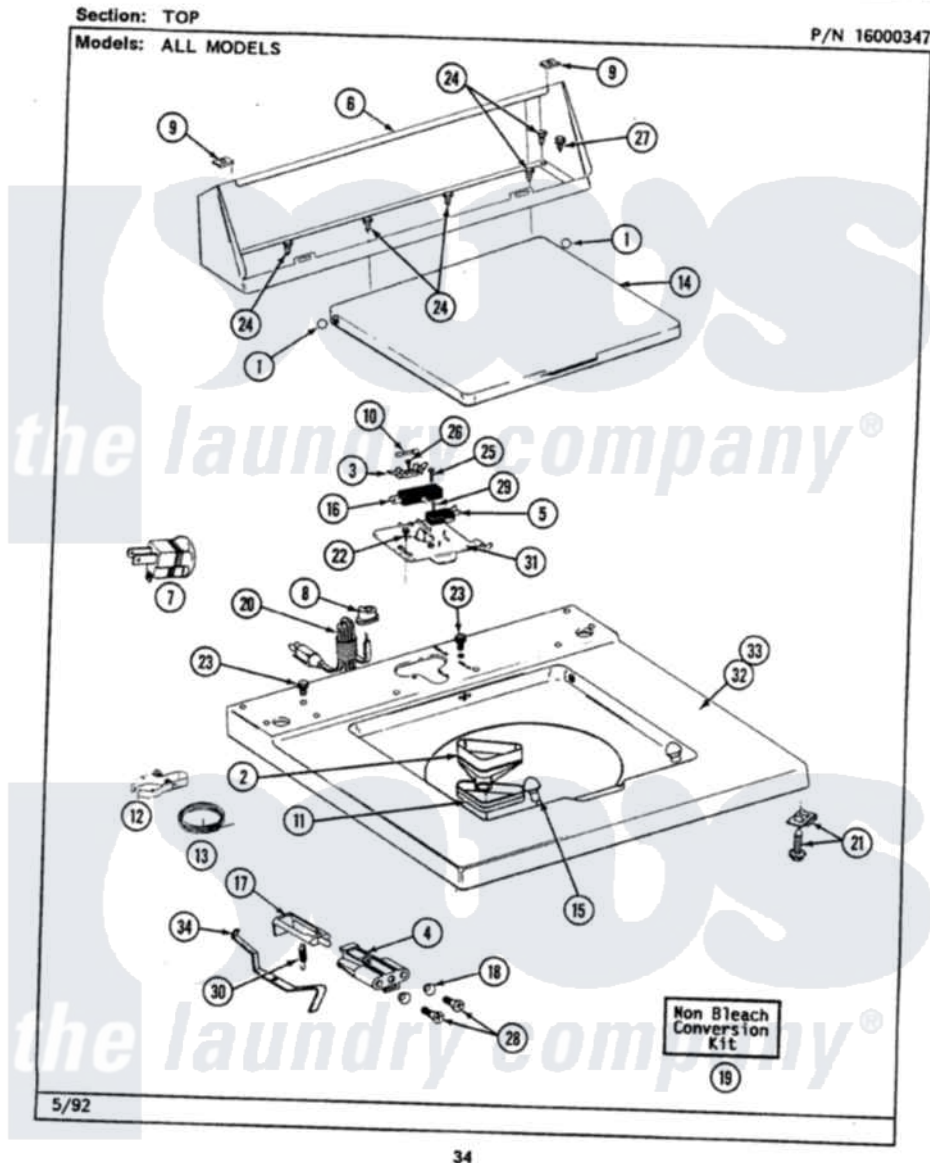

Maytag LAT8500ABL 05 - TOP

Maytag [Residential Maytag LAT8500ABL Washer Parts](#) Parts Diagram 05 - TOP
 Click on the part number to view part

Item	Original Part Number	Replaced By	Status	Part Description
1	211726			Hinge, Ball Lid
2	215578			Bleach Inlet Almond
3	207167			Block, Fuse
4	214279	204968		Plunger And Bracket Assembly--W
5	207166			Switch, Check
6	205635L		Not Available	CONSOLE (ALM)
7	Y201808			Converter
8	211881			Grommet, Cord Part Not Used-Gas Models Only
9	215075			Fastener, Control Panel To Console
10	207168	22001682		Switch Assembly, Lid W/4amp Fuse
11	214436			Gasket
12	301548			Clamp, Ground Wire
13	311155			Ground Wire And Clamp
14	216073L		Not Available	(ALMOND)---NA

15	212716		Bumper, Lid
16	205415	279347	Switch-Lid
17	215700		Not Available
18	211500		LID SWITCH PLUNGER
19	205997		Washer, Bracket To Top Cover
20	204590		Non-Bleach Conversion Kit
21	204445		Cord, Power
22	207159	489355	Screw And Fastener Assembly
23	210186	3370225	Screw, 8 X 1/2
24	211294	90767	Screw
25	213501		Screw, 8A X 3/8 HeX Washer Head Tapping
26	215705	Y311711	Screw, No.6-20 X 1-1/8 Inch
27	Y313559		Screw, Fuse Block
28	910182	25-7809	Screw
29	912012	3400409	Screw, No.6-20 1/2 Flthd Torx
30	213720		Screw
31	Y215699	22001678	Spring, Lid Switch
32	207170L		Bracket, Switch And Fuse
34	215704		Top Cover Assembly ALM----NA
			Lever, Unbalance