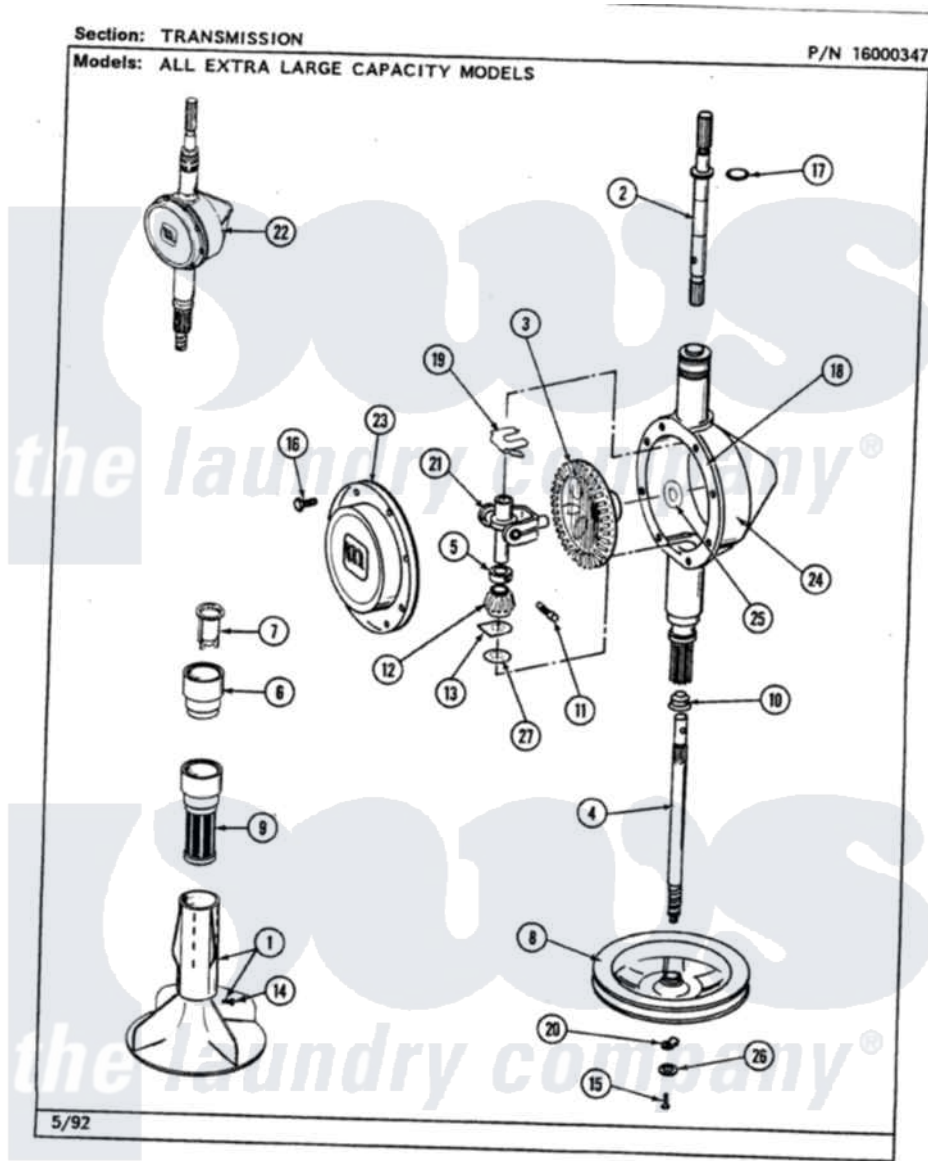

Maytag LAT8500ABL 06 - TRANSMISSION

42

Maytag Residential Maytag LAT8500ABL Washer Parts Parts Diagram 06 - TRANSMISSION
Click on the part number to view part

Item	Original Part Number	Replaced By	Status	Part Description
1	207228			Agitator W/Lock Screw
2	207153	6-2097820		Kit- Shaft
3	206713	6-2067130		Gear- Beve
4	215410	12001450		Ctr Shaft W/Collar Andkeeper- Dp
5	215415		Not Available	COLLAR, LOWER
7	215733			Dispensing Cup
8	211059	6-2301530		Pulley
9	207426			Lint Filter Deep
10	206602	207843		Lip Seal Repair Kit
11	Y206629			Pin, Collar
12	215401	W10221114		Pinion
13	215395			Plate, Clutch
14	206478		Not Available	SCREW & WASHER FOR AGITATOR
15	211375	681582		Screw
16	215417		Not Available	SCREW, TRANSMISSION

17	210690		COVER
18	Y058700	675652	Seal, Rubber
19	215581		Adhesive
20	211089		Spring, Agitator Shaft
21	206685	6-2066850	Lug, Stop Pulley
22	206707	6-2097750	Yoke
23	206628		Trans Dee
24	206624	6-2097750	Cover, Transmission
25	215394		Trans Dee
26	211090	22003555	Washer, Bevel Gear
27	211483	6-2114830	Washer, Stop Lug
			Washer- SP