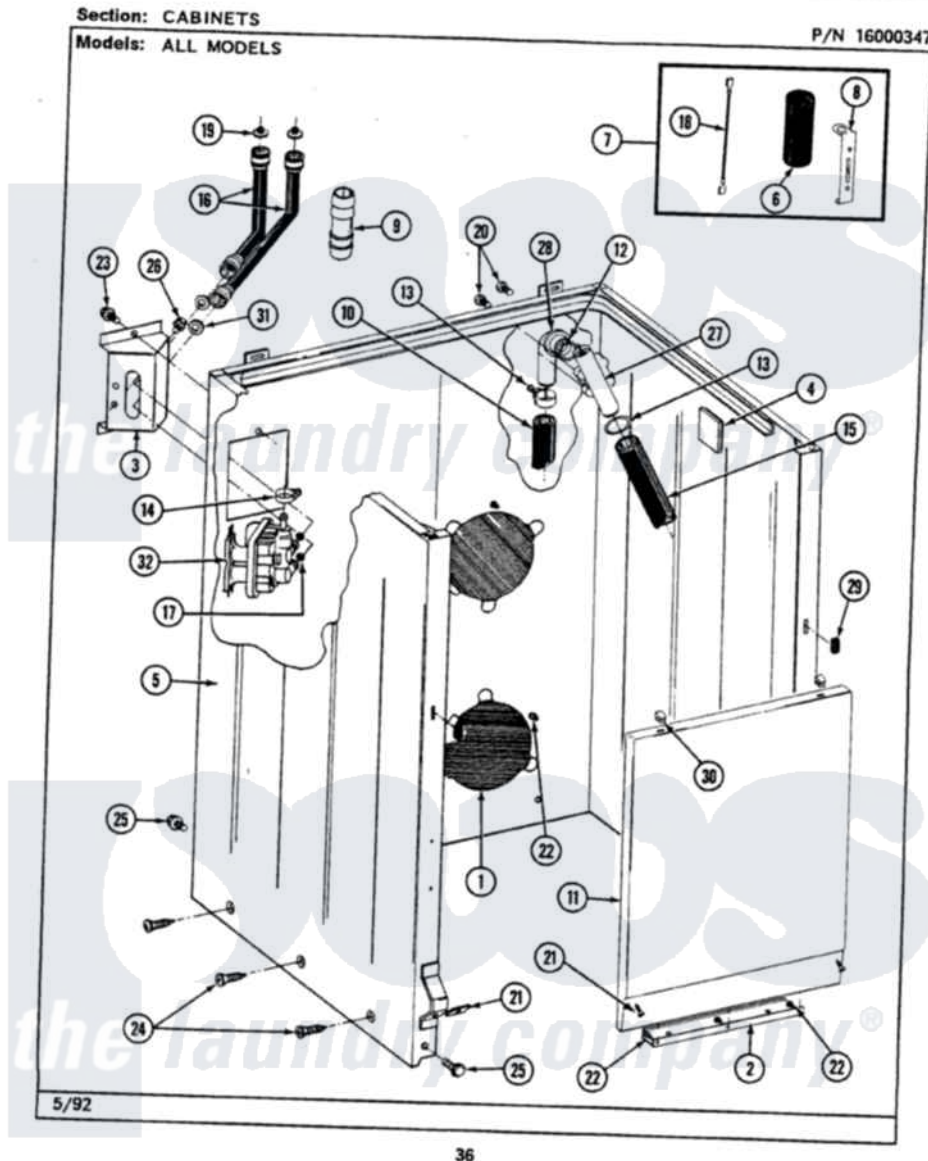

Maytag LAT8500ABW 02 - CABINET

Maytag Residential Maytag LAT8500ABW Washer Parts Parts Diagram 02 - CABINET
Click on the part number to view part

Item	Original Part Number	Replaced By	Status	Part Description
1	211878		Not Available	PLATE, ACCESS
2	213846			Guard, Belt
3	214812	22002361		Bracket, Water Valve
4	215058			Pad, Cabinet Bumper
5	203319	22203319		Cabinet
6	Y200832			Capacitor
7	206103			Capacitor Kit
8	211149			Clip, Capacitor
9	Y216015			Coupling, Hose
10	Y059149			(7/8" I.D. CARTON OF 50 FT.)
"	216017			Hose, Drain
11	212998		Not Available	PANEL, FRONT (WHT)
12	214765			Gasket, Siphon Break
13	200908	285655		Clamp, Hose
14	201575			Clamp, Hose
15	214767	22001448		Hose, Pump

16	202860		Inlet Hose Assembly
17	214337	96160	Screen
18	203237		No.17 Wire With Terminal
19	200961	12001413	Strainer And Washer Kit
20	Y014874		Screw, Idler Arm And Sleeve
21	204439		Screw And Fstner Assembly
22	211294	90767	Screw, 8A X 3/8 HeX Washer Head Tapping
23	212276	W10116760	Screw
24	213007		Xfor Cabinet See Cabinet, Back
25	213121	3400111	Screw, 12-14 X 5/8
"	213122	27001200	Screw
26	Y313561		Screw---NA
27	206638		Siphon Break
28	Y216016	W10116738	Elbow
29	214376	22002331	Spacer, Front Panel
30	212982	22001650	Fastener, Spring
31	Y013783		Washer, Inlet Hose
32	205613		Water Valve