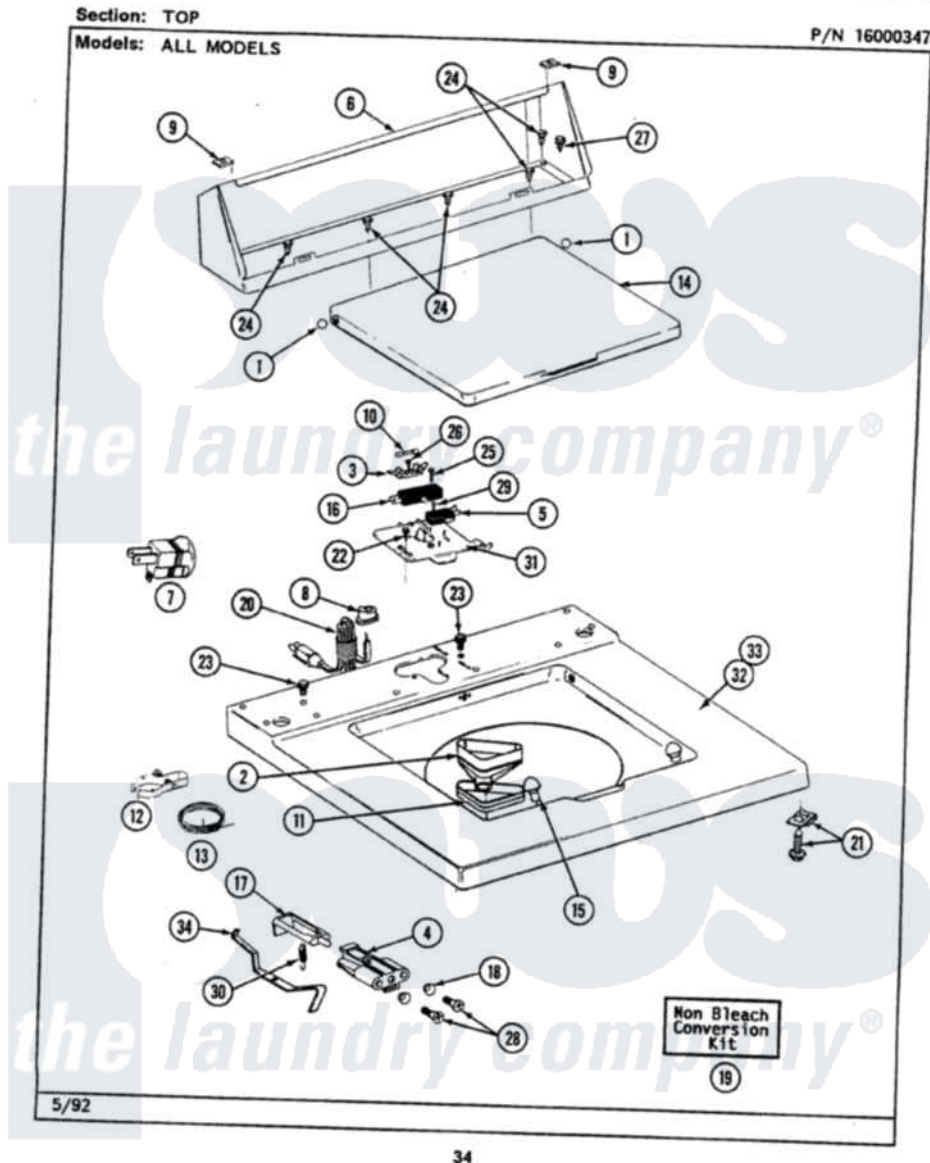

Maytag LAT8500ABW 05 - TOP

Maytag [Residential Maytag LAT8500ABW Washer Parts](#) Parts Diagram 05 - TOP
 Click on the part number to view part

Item	Original Part Number	Replaced By	Status	Part Description
1	211726			Hinge, Ball Lid
2	215577			Bleach Inlet White
3	207167			Block, Fuse
4	214279	204968		Plunger And Bracket Assembly--W
5	207166			Switch, Check
6	205635			Console
7	Y201808			Converter
8	211881			Grommet, Cord Part Not Used-Gas Models Only
9	215075			Fastener, Control Panel To Console
10	207168	22001682		Switch Assembly, Lid W/4amp Fuse
11	214436			Gasket
12	301548			Clamp, Ground Wire
13	311155			Ground Wire And Clamp
14	216073			LID (WHITE)

15	212716		Bumper, Lid
16	205415	279347	Switch-Lid
17	215700		Not Available
18	211500		LID SWITCH PLUNGER
19	205997		Washer, Bracket To Top Cover
20	204590		Non-Bleach Conversion Kit
21	204445		Cord, Power
22	207159	489355	Screw And Fastener Assembly
23	210186	3370225	Screw, 8 X 1/2
24	211294	90767	Screw
25	213501		Screw, 8A X 3/8 HeX Washer Head Tapping
26	215705	Y311711	Screw, No.6-20 X 1-1/8 Inch
27	Y313559		Screw, Fuse Block
28	910182	25-7809	Screw
29	912012	3400409	Screw, No.6-20 1/2 Flthd Torx
30	213720		Screw
31	Y215699	22001678	Spring, Lid Switch
32	207170		Bracket, Switch And Fuse
34	215704		Top Cover
			Lever, Unbalance